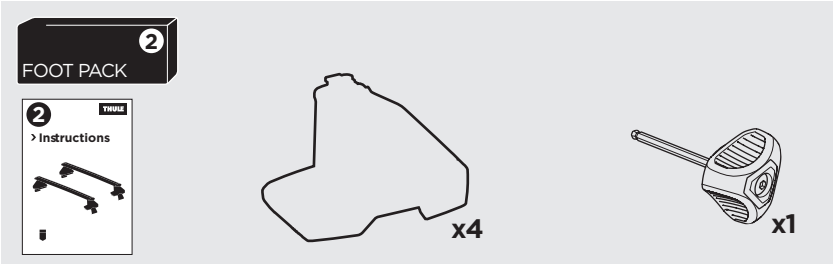

1

Kit 145317

ISUZU D-Max Crew Cab, 4-dr Pickup, 20-

ISO 11154-E

THULE WingBar Evo	THULE WingBar Edge	THULE WingBar	THULE SquareBar Evo	Evo X (scale)	Edge X (scale)
ISUZU D-Max Crew Cab, 4-dr Pickup, 20-				43,5	J

THULE ProBar Evo	THULE SlideBar Evo	X (mm/inch)	
ISUZU D-Max Crew Cab, 4-dr Pickup, 20-		1086 mm / 42 3/4"	

THULE WingBar Evo	THULE WingBar Edge	THULE WingBar	THULE SquareBar Evo	Evo Y (scale)	Edge Y (scale)
ISUZU D-Max Crew Cab, 4-dr Pickup, 20-				43,5	J

THULE ProBar Evo	THULE SlideBar Evo	Y (mm/inch)	
ISUZU D-Max Crew Cab, 4-dr Pickup, 20-		1086 mm / 42 3/4"	

	W (mm/inch)	Z (mm/inch)
ISUZU D-Max Crew Cab, 4-dr Pickup, 20-	800 mm / 31 1/2"	190 mm / 7 1/2"