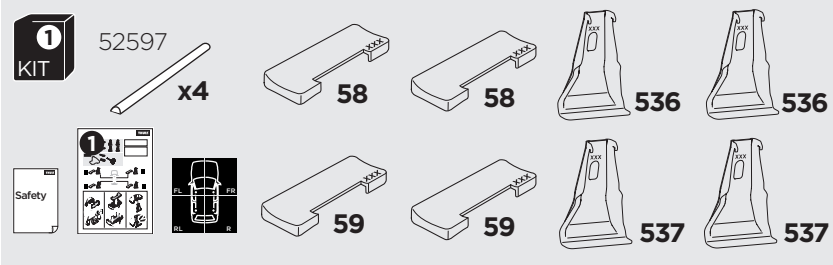

1

Kit 145317

ISUZU D-Max Crew Cab, 4-dr Pickup, 20-

ISO 11154-E

THULE WingBar Evo	THULE WingBar Edge	THULE WingBar	THULE SquareBar Evo	Evo X (scale)	Edge X (scale)
ISUZU D-Max Crew Cab, 4-dr Pickup, 20-				43,5	J

THULE ProBar Evo	THULE SlideBar Evo	X (mm/inch)	
ISUZU D-Max Crew Cab, 4-dr Pickup, 20-		1086 mm / 42 3/4"	

THULE WingBar Evo	THULE WingBar Edge	THULE WingBar	THULE SquareBar Evo	Evo Y (scale)	Edge Y (scale)
ISUZU D-Max Crew Cab, 4-dr Pickup, 20-				43,5	J

THULE ProBar Evo	THULE SlideBar Evo	Y (mm/inch)	
ISUZU D-Max Crew Cab, 4-dr Pickup, 20-		1086 mm / 42 3/4"	

	W (mm/inch)	Z (mm/inch)
ISUZU D-Max Crew Cab, 4-dr Pickup, 20-	800 mm / 31 1/2"	190 mm / 7 1/2"