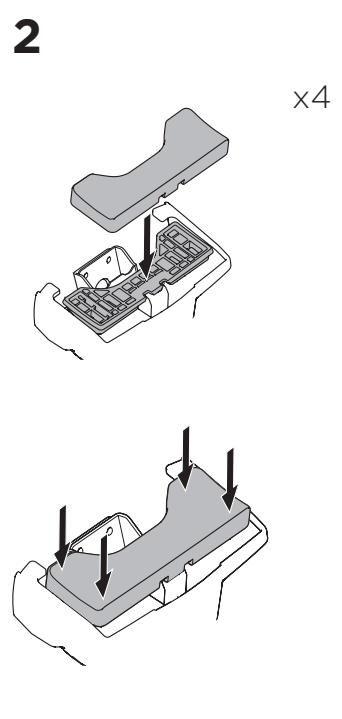

1

Kit 145317

ISUZU D-Max Crew Cab, 4-dr Pickup, 20-

ISO 11154-E

THULE WingBar Evo	THULE WingBar Edge	THULE WingBar	THULE SquareBar Evo	Evo X (scale)	Edge X (scale)
ISUZU D-Max Crew Cab, 4-dr Pickup, 20-				43,5	J

THULE ProBar Evo	THULE SlideBar Evo	X (mm/inch)	
ISUZU D-Max Crew Cab, 4-dr Pickup, 20-		1086 mm / 42 3/4"	

THULE WingBar Evo	THULE WingBar Edge	THULE WingBar	THULE SquareBar Evo	Evo Y (scale)	Edge Y (scale)
ISUZU D-Max Crew Cab, 4-dr Pickup, 20-				43,5	J

THULE ProBar Evo	THULE SlideBar Evo	Y (mm/inch)	
ISUZU D-Max Crew Cab, 4-dr Pickup, 20-		1086 mm / 42 3/4"	

	W (mm/inch)	Z (mm/inch)
ISUZU D-Max Crew Cab, 4-dr Pickup, 20-	800 mm / 31 1/2"	190 mm / 7 1/2"