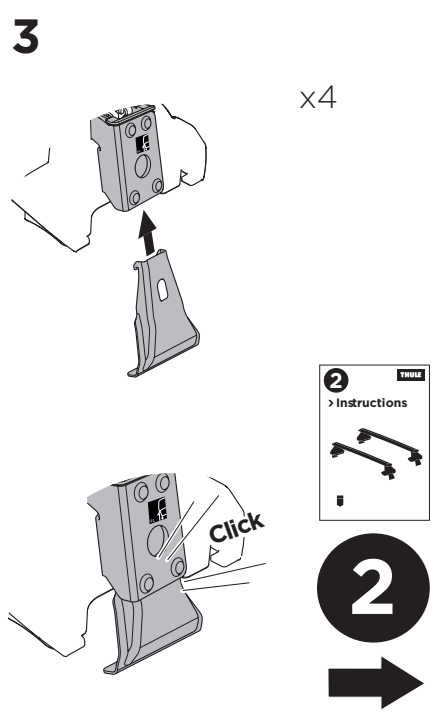

1

Kit 145317

ISUZU D-Max Crew Cab, 4-dr Pickup, 20-

ISO 11154-E

THULE WingBar Evo	THULE WingBar Edge	THULE WingBar	THULE SquareBar Evo	Evo X (scale)	Edge X (scale)
ISUZU D-Max Crew Cab, 4-dr Pickup, 20-				43,5	J

THULE ProBar Evo	THULE SlideBar Evo	X (mm/inch)	
ISUZU D-Max Crew Cab, 4-dr Pickup, 20-		1086 mm / 42 3/4"	

THULE WingBar Evo	THULE WingBar Edge	THULE WingBar	THULE SquareBar Evo	Evo Y (scale)	Edge Y (scale)
ISUZU D-Max Crew Cab, 4-dr Pickup, 20-				43,5	J

THULE ProBar Evo	THULE SlideBar Evo	Y (mm/inch)	
ISUZU D-Max Crew Cab, 4-dr Pickup, 20-		1086 mm / 42 3/4"	

	W (mm/inch)	Z (mm/inch)
ISUZU D-Max Crew Cab, 4-dr Pickup, 20-	800 mm / 31 1/2"	190 mm / 7 1/2"