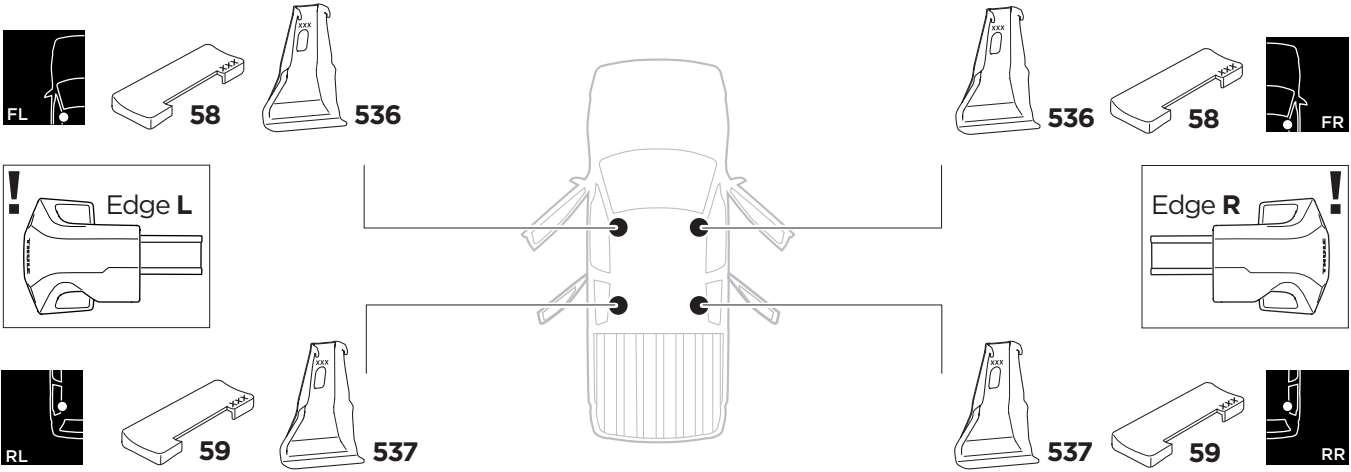

1

Kit 145317

ISUZU D-Max Crew Cab, 4-dr Pickup, 20-

ISO 11154-E

THULE WingBar Evo	THULE WingBar Edge	THULE WingBar	THULE SquareBar Evo	Evo X (scale)	Edge X (scale)
ISUZU D-Max Crew Cab, 4-dr Pickup, 20-				43,5	J

THULE ProBar Evo	THULE SlideBar Evo	X (mm/inch)	
ISUZU D-Max Crew Cab, 4-dr Pickup, 20-		1086 mm / 42 3/4"	

THULE WingBar Evo	THULE WingBar Edge	THULE WingBar	THULE SquareBar Evo	Evo Y (scale)	Edge Y (scale)
ISUZU D-Max Crew Cab, 4-dr Pickup, 20-				43,5	J

THULE ProBar Evo	THULE SlideBar Evo	Y (mm/inch)	
ISUZU D-Max Crew Cab, 4-dr Pickup, 20-		1086 mm / 42 3/4"	

	W (mm/inch)	Z (mm/inch)
ISUZU D-Max Crew Cab, 4-dr Pickup, 20-	800 mm / 31 1/2"	190 mm / 7 1/2"