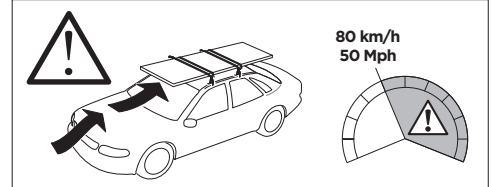

1

Kit 145267

AUDI e-tron Sportback, 5-dr SUV, 20-

ISO 11154-E