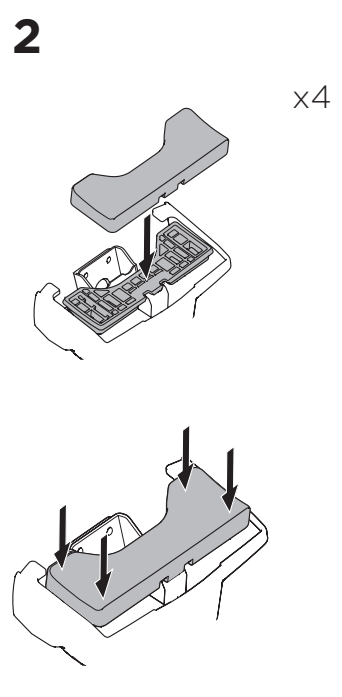

1

Kit 145127

NISSAN Leaf, 5-dr Hatchback 10-17

NISSAN Leaf, 5-dr Hatchback 18-

ISO 11154-E

THULE WingBar Evo THULE WingBar Edge THULE WingBar THULE SquareBar Evo	Evo X (scale)	Edge X (scale)
NISSAN Leaf, 5-dr Hatchback 10-17	41,5	N
NISSAN Leaf, 5-dr Hatchback 18-	42	M

THULE ProBar Evo THULE SlideBar Evo	X (mm/inch)
NISSAN Leaf, 5-dr Hatchback 10-17	1066 mm / 42"
NISSAN Leaf, 5-dr Hatchback 18-	1071 mm / 42 1/8"

THULE WingBar Evo THULE WingBar Edge THULE WingBar THULE SquareBar Evo	Evo Y (scale)	Edge Y (scale)
NISSAN Leaf, 5-dr Hatchback 10-17	32	O
NISSAN Leaf, 5-dr Hatchback 18-	32	O

THULE ProBar Evo THULE SlideBar Evo	Y (mm/inch)
NISSAN Leaf, 5-dr Hatchback 10-17	971 mm / 38 1/4"
NISSAN Leaf, 5-dr Hatchback 18-	971 mm / 38 1/4"

	W (mm/inch)	Z (mm/inch)
NISSAN Leaf, 5-dr Hatchback 10-17	710 mm / 28"	280 mm / 11"
NISSAN Leaf, 5-dr Hatchback 18-	710 mm / 28"	280 mm / 11"