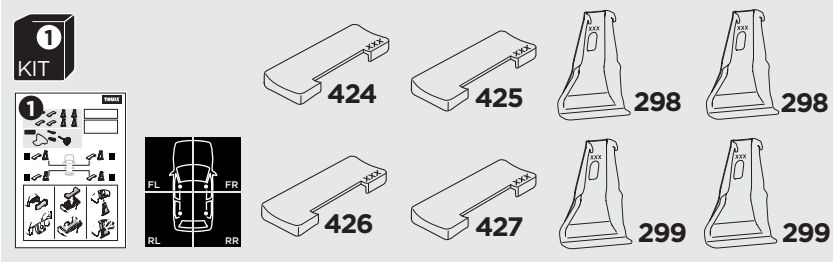

1

Kit 145127

NISSAN Leaf, 5-dr Hatchback 10-17

NISSAN Leaf, 5-dr Hatchback 18-

ISO 11154-E

THULE WingBar Evo THULE WingBar Edge THULE WingBar THULE SquareBar Evo	Evo X (scale)	Edge X (scale)
NISSAN Leaf, 5-dr Hatchback 10-17	41,5	N
NISSAN Leaf, 5-dr Hatchback 18-	42	M

THULE ProBar Evo THULE SlideBar Evo	X (mm/inch)
NISSAN Leaf, 5-dr Hatchback 10-17	1066 mm / 42"
NISSAN Leaf, 5-dr Hatchback 18-	1071 mm / 42 1/8"

THULE WingBar Evo THULE WingBar Edge THULE WingBar THULE SquareBar Evo	Evo Y (scale)	Edge Y (scale)
NISSAN Leaf, 5-dr Hatchback 10-17	32	O
NISSAN Leaf, 5-dr Hatchback 18-	32	O

THULE ProBar Evo THULE SlideBar Evo	Y (mm/inch)
NISSAN Leaf, 5-dr Hatchback 10-17	971 mm / 38 1/4"
NISSAN Leaf, 5-dr Hatchback 18-	971 mm / 38 1/4"

	W (mm/inch)	Z (mm/inch)
NISSAN Leaf, 5-dr Hatchback 10-17	710 mm / 28"	280 mm / 11"
NISSAN Leaf, 5-dr Hatchback 18-	710 mm / 28"	280 mm / 11"