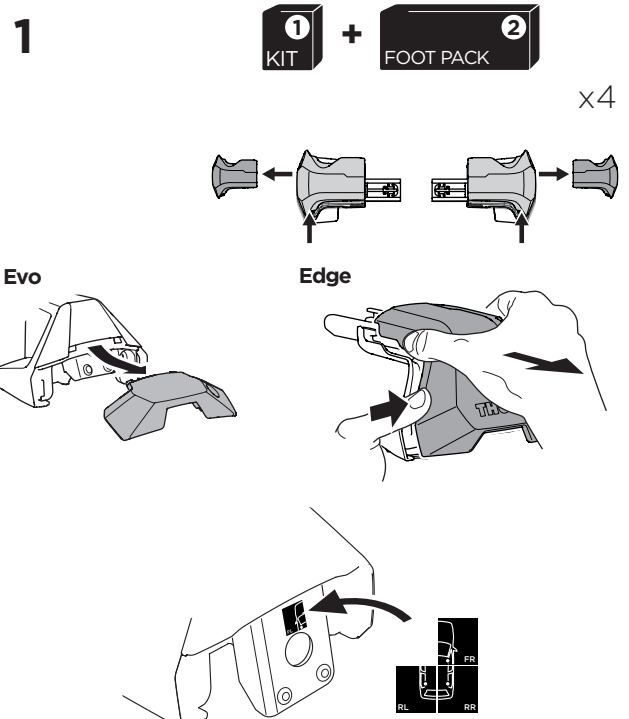

1

Kit 145127

NISSAN Leaf, 5-dr Hatchback 10-17

NISSAN Leaf, 5-dr Hatchback 18-

ISO 11154-E

THULE WingBar Evo THULE WingBar Edge THULE WingBar THULE SquareBar Evo	Evo X (scale)	Edge X (scale)
NISSAN Leaf, 5-dr Hatchback 10-17	41,5	N
NISSAN Leaf, 5-dr Hatchback 18-	42	M

THULE ProBar Evo THULE SlideBar Evo	X (mm/inch)
NISSAN Leaf, 5-dr Hatchback 10-17	1066 mm / 42"
NISSAN Leaf, 5-dr Hatchback 18-	1071 mm / 42 1/8"

THULE WingBar Evo THULE WingBar Edge THULE WingBar THULE SquareBar Evo	Evo Y (scale)	Edge Y (scale)
NISSAN Leaf, 5-dr Hatchback 10-17	32	O
NISSAN Leaf, 5-dr Hatchback 18-	32	O

THULE ProBar Evo THULE SlideBar Evo	Y (mm/inch)
NISSAN Leaf, 5-dr Hatchback 10-17	971 mm / 38 1/4"
NISSAN Leaf, 5-dr Hatchback 18-	971 mm / 38 1/4"

	W (mm/inch)	Z (mm/inch)
NISSAN Leaf, 5-dr Hatchback 10-17	710 mm / 28"	280 mm / 11"
NISSAN Leaf, 5-dr Hatchback 18-	710 mm / 28"	280 mm / 11"