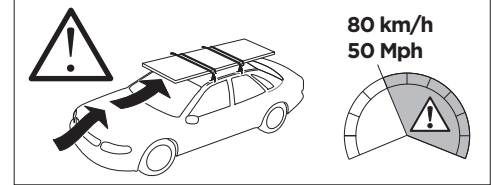

1

Kit 145127

NISSAN Leaf, 5-dr Hatchback 10-17

NISSAN Leaf, 5-dr Hatchback 18-

ISO 11154-E

THULE WingBar Evo THULE WingBar Edge THULE WingBar THULE SquareBar Evo	Evo X (scale)	Edge X (scale)
NISSAN Leaf, 5-dr Hatchback 10-17	41,5	N
NISSAN Leaf, 5-dr Hatchback 18-	42	M

THULE ProBar Evo THULE SlideBar Evo	X (mm/inch)
NISSAN Leaf, 5-dr Hatchback 10-17	1066 mm / 42"
NISSAN Leaf, 5-dr Hatchback 18-	1071 mm / 42 1/8"

THULE WingBar Evo THULE WingBar Edge THULE WingBar THULE SquareBar Evo	Evo Y (scale)	Edge Y (scale)
NISSAN Leaf, 5-dr Hatchback 10-17	32	O
NISSAN Leaf, 5-dr Hatchback 18-	32	O