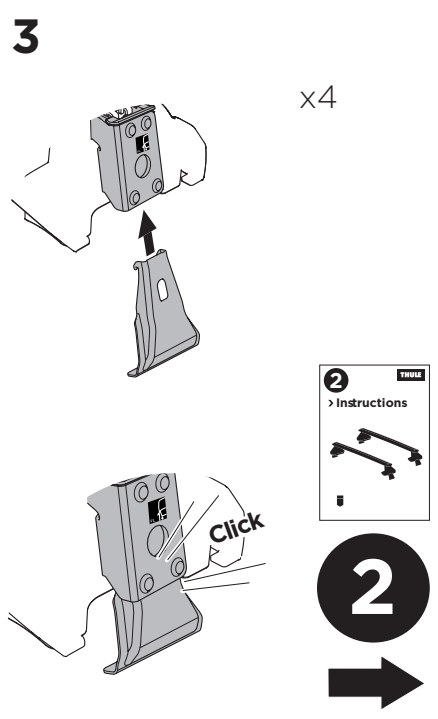

1

Kit 145127

NISSAN Leaf, 5-dr Hatchback 10-17

NISSAN Leaf, 5-dr Hatchback 18-

ISO 11154-E

THULE WingBar Evo THULE WingBar Edge THULE WingBar THULE SquareBar Evo	Evo X (scale)	Edge X (scale)
NISSAN Leaf, 5-dr Hatchback 10-17	41,5	N
NISSAN Leaf, 5-dr Hatchback 18-	42	M

THULE ProBar Evo THULE SlideBar Evo	X (mm/inch)
NISSAN Leaf, 5-dr Hatchback 10-17	1066 mm / 42"
NISSAN Leaf, 5-dr Hatchback 18-	1071 mm / 42 1/8"

THULE WingBar Evo THULE WingBar Edge THULE WingBar THULE SquareBar Evo	Evo Y (scale)	Edge Y (scale)
NISSAN Leaf, 5-dr Hatchback 10-17	32	O
NISSAN Leaf, 5-dr Hatchback 18-	32	O

THULE ProBar Evo THULE SlideBar Evo	Y (mm/inch)
NISSAN Leaf, 5-dr Hatchback 10-17	971 mm / 38 1/4"
NISSAN Leaf, 5-dr Hatchback 18-	971 mm / 38 1/4"

	W (mm/inch)	Z (mm/inch)
NISSAN Leaf, 5-dr Hatchback 10-17	710 mm / 28"	280 mm / 11"
NISSAN Leaf, 5-dr Hatchback 18-	710 mm / 28"	280 mm / 11"