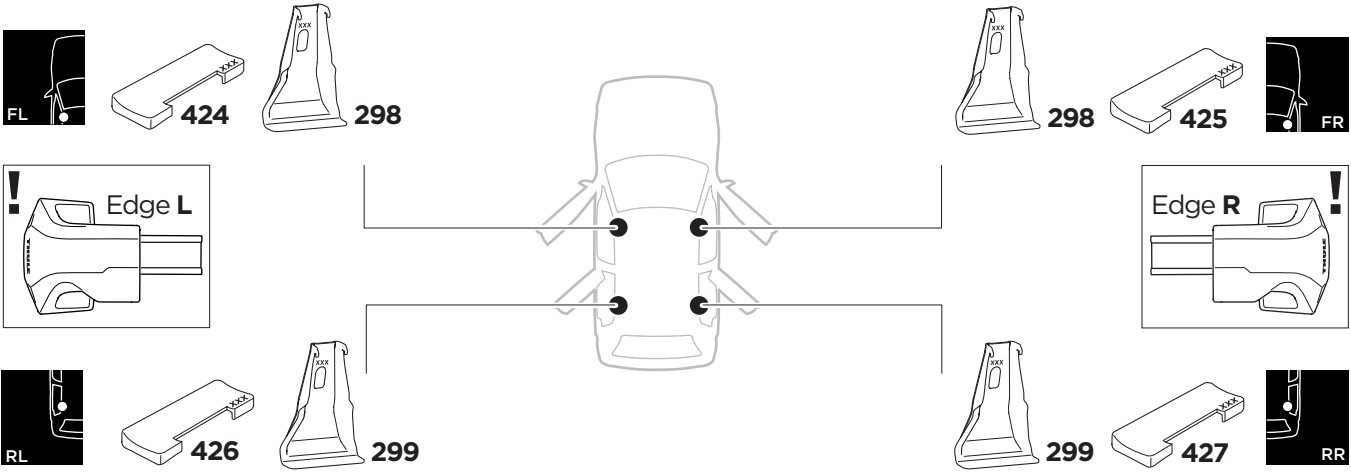

1

Kit 145127

NISSAN Leaf, 5-dr Hatchback 10-17

NISSAN Leaf, 5-dr Hatchback 18-

ISO 11154-E

THULE WingBar Evo THULE WingBar Edge THULE WingBar THULE SquareBar Evo	Evo X (scale)	Edge X (scale)
NISSAN Leaf, 5-dr Hatchback 10-17	41,5	N
NISSAN Leaf, 5-dr Hatchback 18-	42	M

THULE ProBar Evo THULE SlideBar Evo	X (mm/inch)
NISSAN Leaf, 5-dr Hatchback 10-17	1066 mm / 42"
NISSAN Leaf, 5-dr Hatchback 18-	1071 mm / 42 1/8"

THULE WingBar Evo THULE WingBar Edge THULE WingBar THULE SquareBar Evo	Evo Y (scale)	Edge Y (scale)
NISSAN Leaf, 5-dr Hatchback 10-17	32	O
NISSAN Leaf, 5-dr Hatchback 18-	32	O

THULE ProBar Evo THULE SlideBar Evo	Y (mm/inch)
NISSAN Leaf, 5-dr Hatchback 10-17	971 mm / 38 1/4"
NISSAN Leaf, 5-dr Hatchback 18-	971 mm / 38 1/4"

	W (mm/inch)	Z (mm/inch)
NISSAN Leaf, 5-dr Hatchback 10-17	710 mm / 28"	280 mm / 11"
NISSAN Leaf, 5-dr Hatchback 18-	710 mm / 28"	280 mm / 11"