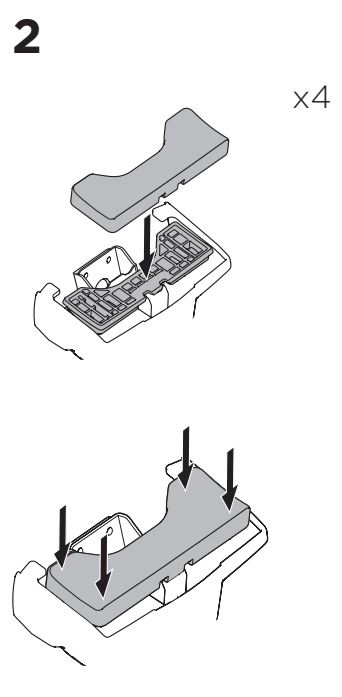

1

Kit 145126

HONDA Jazz, 5-dr Hatchback, 08-14

ISO 11154-E

THULE WingBar Evo	THULE WingBar Edge	THULE WingBar	THULE SquareBar Evo	Evo X (scale)	Edge X (scale)
HONDA Jazz, 5-dr Hatchback, 08-14				35,5	H
THULE ProBar Evo	THULE SlideBar Evo				X (mm/inch)
HONDA Jazz, 5-dr Hatchback, 08-14				1006 mm / 39 5/8"	

THULE WingBar Evo	THULE WingBar Edge	THULE WingBar	THULE SquareBar Evo	Evo Y (scale)	Edge Y (scale)
HONDA Jazz, 5-dr Hatchback, 08-14				28	E
THULE ProBar Evo	THULE SlideBar Evo				Y (mm/inch)
HONDA Jazz, 5-dr Hatchback, 08-14				931 mm / 36 5/8"	

	W (mm/inch)	Z (mm/inch)
HONDA Jazz, 5-dr Hatchback, 08-14	700 mm / 27 1/2"	310 mm / 12 1/4"