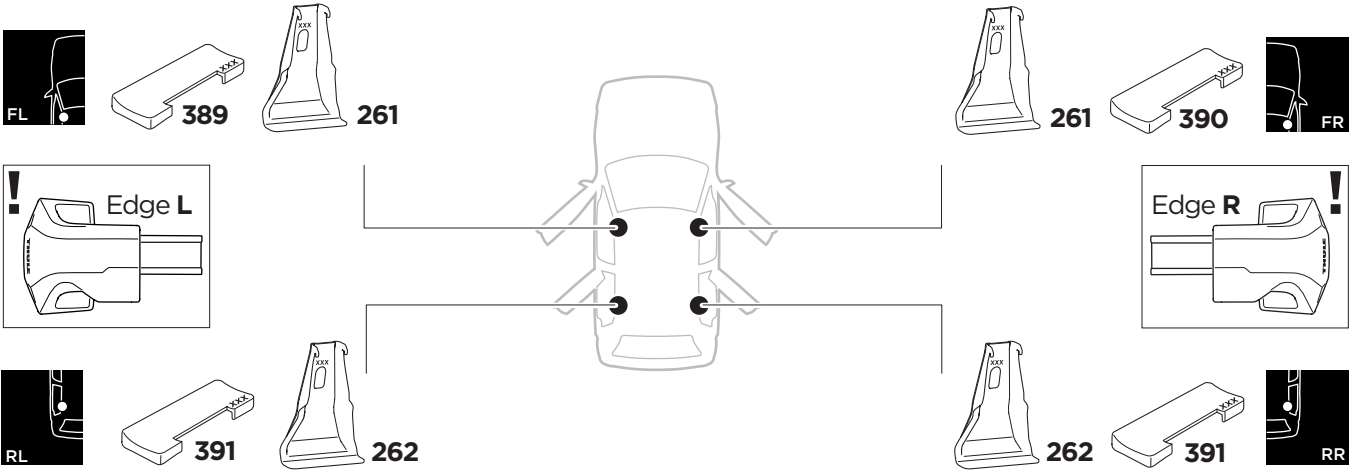

1

Kit 145126

HONDA Jazz, 5-dr Hatchback, 08-14

ISO 11154-E

THULE WingBar Evo	THULE WingBar Edge	THULE WingBar	THULE SquareBar Evo	Evo X (scale)	Edge X (scale)
HONDA Jazz, 5-dr Hatchback, 08-14				35,5	H
THULE ProBar Evo	THULE SlideBar Evo				X (mm/inch)
HONDA Jazz, 5-dr Hatchback, 08-14				1006 mm / 39 5/8"	

THULE WingBar Evo	THULE WingBar Edge	THULE WingBar	THULE SquareBar Evo	Evo Y (scale)	Edge Y (scale)
HONDA Jazz, 5-dr Hatchback, 08-14				28	E
THULE ProBar Evo	THULE SlideBar Evo				Y (mm/inch)
HONDA Jazz, 5-dr Hatchback, 08-14				931 mm / 36 5/8"	

	W (mm/inch)	Z (mm/inch)
HONDA Jazz, 5-dr Hatchback, 08-14	700 mm / 27 1/2"	310 mm / 12 1/4"