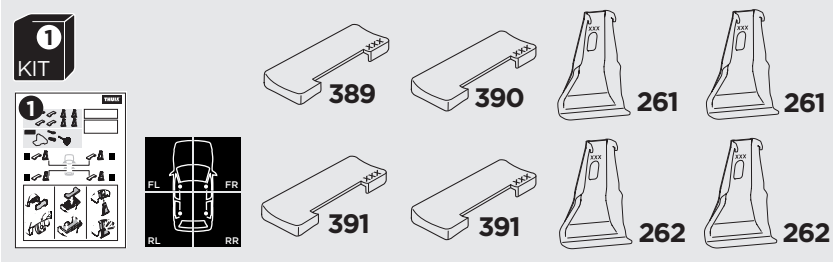

1

Kit 145126

HONDA Jazz, 5-dr Hatchback, 08-14

ISO 11154-E

THULE WingBar Evo	THULE WingBar Edge	THULE WingBar	THULE SquareBar Evo	Evo X (scale)	Edge X (scale)
HONDA Jazz, 5-dr Hatchback, 08-14				35,5	H
THULE ProBar Evo	THULE SlideBar Evo				X (mm/inch)
HONDA Jazz, 5-dr Hatchback, 08-14				1006 mm / 39 5/8"	

THULE WingBar Evo	THULE WingBar Edge	THULE WingBar	THULE SquareBar Evo	Evo Y (scale)	Edge Y (scale)
HONDA Jazz, 5-dr Hatchback, 08-14				28	E
THULE ProBar Evo	THULE SlideBar Evo				Y (mm/inch)
HONDA Jazz, 5-dr Hatchback, 08-14				931 mm / 36 5/8"	

	W (mm/inch)	Z (mm/inch)
HONDA Jazz, 5-dr Hatchback, 08-14	700 mm / 27 1/2"	310 mm / 12 1/4"