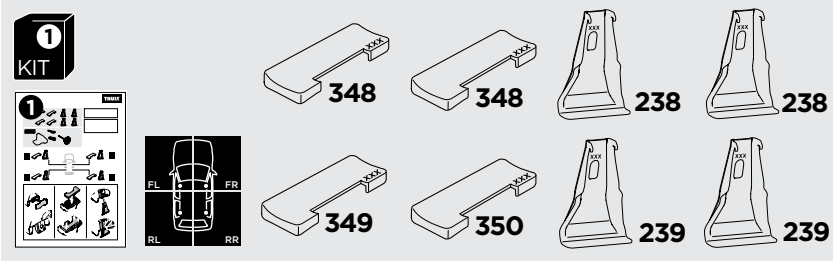

1

Kit 5112

HYUNDAI i30, 5-dr Hatchback, 17- (with glassroof)

HYUNDAI i30 Fastback, 5-dr Hatchback, 18- (with glassroof)

ISO 11154-E

THULE WingBar Evo	THULE WingBar Edge	THULE WingBar	THULE SquareBar	Evo X (scale)	Edge X (scale)
HYUNDAI i30, 5-dr Hatchback, 17- (with glassroof)				40	Q
HYUNDAI i30 Fastback, 5-dr Hatchback, 18- (with glassroof)				45	G

THULE ProBar	THULE SlideBar	X (mm/inch)
HYUNDAI i30, 5-dr Hatchback, 17- (with glassroof)		1051 mm / 41 ³ / ₈ "
HYUNDAI i30 Fastback, 5-dr Hatchback, 18- (with glassroof)		1101 mm / 43 ³ / ₈ "

THULE WingBar Evo	THULE WingBar Edge	THULE WingBar	THULE SquareBar	Evo Y (scale)	Edge Y (scale)
HYUNDAI i30, 5-dr Hatchback, 17- (with glassroof)				36,5	F
HYUNDAI i30 Fastback, 5-dr Hatchback, 18- (with glassroof)				40	Q

THULE ProBar	THULE SlideBar	Y (mm/inch)
HYUNDAI i30, 5-dr Hatchback, 17- (with glassroof)		1016 mm / 40"
HYUNDAI i30 Fastback, 5-dr Hatchback, 18- (with glassroof)		1051 mm / 41 ³ / ₈ "

	W (mm/inch)	Z (mm/inch)
HYUNDAI i30, 5-dr Hatchback, 17- (with glassroof)	710 mm / 28"	200 mm / 7 ⁷ / ₈ "
HYUNDAI i30 Fastback, 5-dr Hatchback, 18- (with glassroof)	600 mm / 23 ⁵ / ₈ "	225 mm / 8 ⁷ / ₈ "