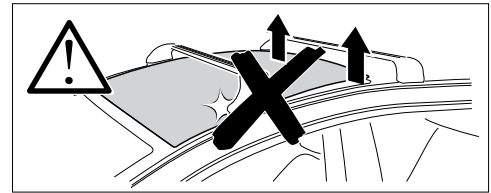

1

Kit 5112

HYUNDAI i30, 5-dr Hatchback, 17- (with glassroof)

HYUNDAI i30 Fastback, 5-dr Hatchback, 18- (with glassroof)

ISO 11154-E

THULE WingBar Evo	THULE WingBar Edge	THULE WingBar	THULE SquareBar	Evo X (scale)	Edge X (scale)
HYUNDAI i30, 5-dr Hatchback, 17- (with glassroof)				40	Q
HYUNDAI i30 Fastback, 5-dr Hatchback, 18- (with glassroof)				45	G

THULE ProBar	THULE SlideBar	X (mm/inch)
HYUNDAI i30, 5-dr Hatchback, 17- (with glassroof)		1051 mm / 41 ³ / ₈ "
HYUNDAI i30 Fastback, 5-dr Hatchback, 18- (with glassroof)		1101 mm / 43 ³ / ₈ "

THULE WingBar Evo	THULE WingBar Edge	THULE WingBar	THULE SquareBar	Evo Y (scale)	Edge Y (scale)
HYUNDAI i30, 5-dr Hatchback, 17- (with glassroof)				36,5	F
HYUNDAI i30 Fastback, 5-dr Hatchback, 18- (with glassroof)				40	Q

THULE ProBar	THULE SlideBar	Y (mm/inch)
HYUNDAI i30, 5-dr Hatchback, 17- (with glassroof)		1016 mm / 40"
HYUNDAI i30 Fastback, 5-dr Hatchback, 18- (with glassroof)		1051 mm / 41 ³ / ₈ "

	W (mm/inch)	Z (mm/inch)
HYUNDAI i30, 5-dr Hatchback, 17- (with glassroof)	710 mm / 28"	200 mm / 7 ⁷ / ₈ "
HYUNDAI i30 Fastback, 5-dr Hatchback, 18- (with glassroof)	600 mm / 23 ⁵ / ₈ "	225 mm / 8 ⁷ / ₈ "