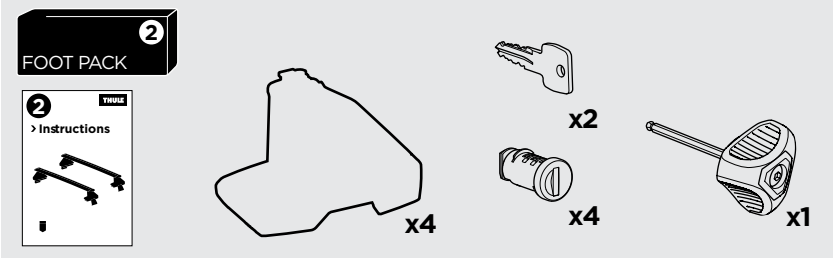

1

Kit 5112

HYUNDAI i30, 5-dr Hatchback, 17- (with glassroof)

HYUNDAI i30 Fastback, 5-dr Hatchback, 18- (with glassroof)

ISO 11154-E

THULE WingBar Evo	THULE WingBar Edge	THULE WingBar	THULE SquareBar	Evo X (scale)	Edge X (scale)
HYUNDAI i30, 5-dr Hatchback, 17- (with glassroof)				40	Q
HYUNDAI i30 Fastback, 5-dr Hatchback, 18- (with glassroof)				45	G

THULE ProBar	THULE SlideBar	X (mm/inch)
HYUNDAI i30, 5-dr Hatchback, 17- (with glassroof)		1051 mm / 41 ³ / ₈ "
HYUNDAI i30 Fastback, 5-dr Hatchback, 18- (with glassroof)		1101 mm / 43 ³ / ₈ "

THULE WingBar Evo	THULE WingBar Edge	THULE WingBar	THULE SquareBar	Evo Y (scale)	Edge Y (scale)
HYUNDAI i30, 5-dr Hatchback, 17- (with glassroof)				36,5	F
HYUNDAI i30 Fastback, 5-dr Hatchback, 18- (with glassroof)				40	Q

THULE ProBar	THULE SlideBar	Y (mm/inch)
HYUNDAI i30, 5-dr Hatchback, 17- (with glassroof)		1016 mm / 40"
HYUNDAI i30 Fastback, 5-dr Hatchback, 18- (with glassroof)		1051 mm / 41 ³ / ₈ "

	W (mm/inch)	Z (mm/inch)
HYUNDAI i30, 5-dr Hatchback, 17- (with glassroof)	710 mm / 28"	200 mm / 7 ⁷ / ₈ "
HYUNDAI i30 Fastback, 5-dr Hatchback, 18- (with glassroof)	600 mm / 23 ⁵ / ₈ "	225 mm / 8 ⁷ / ₈ "