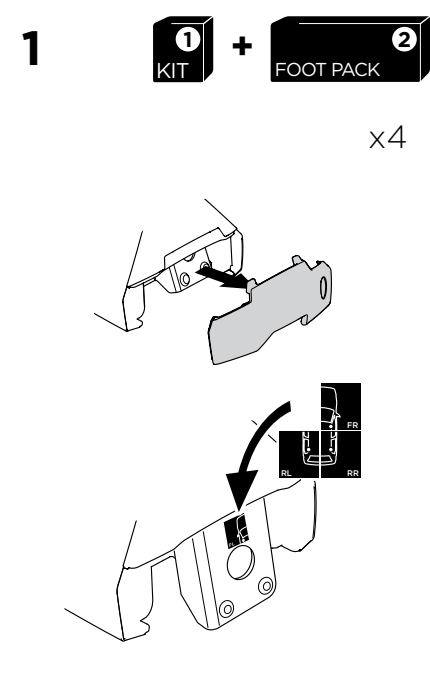

1

Kit 5112

HYUNDAI i30, 5-dr Hatchback, 17- (with glassroof)

HYUNDAI i30 Fastback, 5-dr Hatchback, 18- (with glassroof)

ISO 11154-E

THULE WingBar Evo	THULE WingBar Edge	THULE WingBar	THULE SquareBar	Evo X (scale)	Edge X (scale)
HYUNDAI i30, 5-dr Hatchback, 17- (with glassroof)				40	Q
HYUNDAI i30 Fastback, 5-dr Hatchback, 18- (with glassroof)				45	G

THULE ProBar	THULE SlideBar	X (mm/inch)
HYUNDAI i30, 5-dr Hatchback, 17- (with glassroof)		1051 mm / 41 ³ / ₈ "
HYUNDAI i30 Fastback, 5-dr Hatchback, 18- (with glassroof)		1101 mm / 43 ³ / ₈ "

THULE WingBar Evo	THULE WingBar Edge	THULE WingBar	THULE SquareBar	Evo Y (scale)	Edge Y (scale)
HYUNDAI i30, 5-dr Hatchback, 17- (with glassroof)				36,5	F
HYUNDAI i30 Fastback, 5-dr Hatchback, 18- (with glassroof)				40	Q

THULE ProBar	THULE SlideBar	Y (mm/inch)
HYUNDAI i30, 5-dr Hatchback, 17- (with glassroof)		1016 mm / 40"
HYUNDAI i30 Fastback, 5-dr Hatchback, 18- (with glassroof)		1051 mm / 41 ³ / ₈ "

	W (mm/inch)	Z (mm/inch)
HYUNDAI i30, 5-dr Hatchback, 17- (with glassroof)	710 mm / 28"	200 mm / 7 ⁷ / ₈ "
HYUNDAI i30 Fastback, 5-dr Hatchback, 18- (with glassroof)	600 mm / 23 ⁵ / ₈ "	225 mm / 8 ⁷ / ₈ "