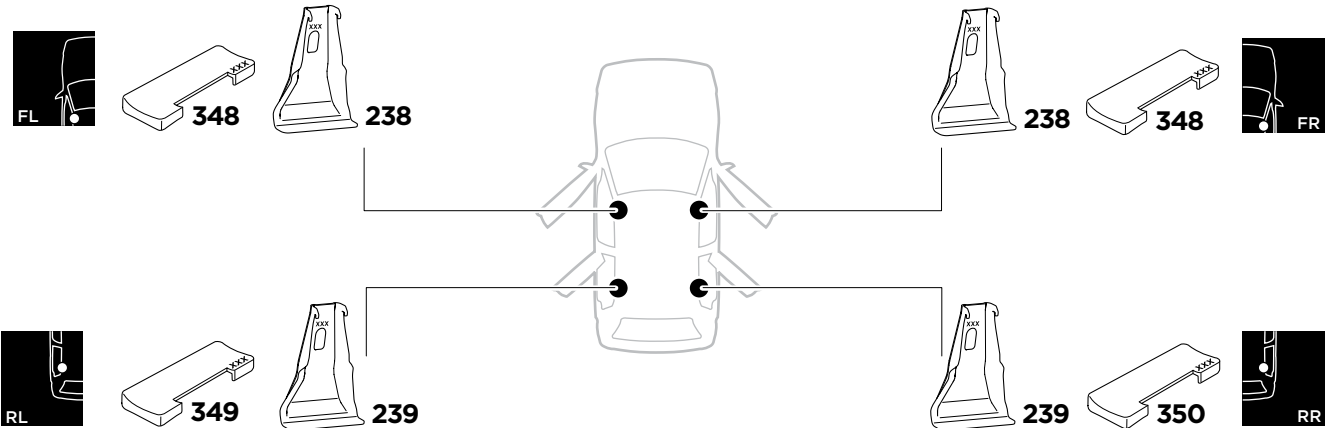

1

Kit 5112

HYUNDAI i30, 5-dr Hatchback, 17- (with glassroof)

HYUNDAI i30 Fastback, 5-dr Hatchback, 18- (with glassroof)

ISO 11154-E

THULE WingBar Evo	THULE WingBar Edge	THULE WingBar	THULE SquareBar	Evo X (scale)	Edge X (scale)
HYUNDAI i30, 5-dr Hatchback, 17- (with glassroof)				40	Q
HYUNDAI i30 Fastback, 5-dr Hatchback, 18- (with glassroof)				45	G

THULE ProBar	THULE SlideBar	X (mm/inch)
HYUNDAI i30, 5-dr Hatchback, 17- (with glassroof)		1051 mm / 41 ³ / ₈ "
HYUNDAI i30 Fastback, 5-dr Hatchback, 18- (with glassroof)		1101 mm / 43 ³ / ₈ "

THULE WingBar Evo	THULE WingBar Edge	THULE WingBar	THULE SquareBar	Evo Y (scale)	Edge Y (scale)
HYUNDAI i30, 5-dr Hatchback, 17- (with glassroof)				36,5	F
HYUNDAI i30 Fastback, 5-dr Hatchback, 18- (with glassroof)				40	Q

THULE ProBar	THULE SlideBar	Y (mm/inch)
HYUNDAI i30, 5-dr Hatchback, 17- (with glassroof)		1016 mm / 40"
HYUNDAI i30 Fastback, 5-dr Hatchback, 18- (with glassroof)		1051 mm / 41 ³ / ₈ "

	W (mm/inch)	Z (mm/inch)
HYUNDAI i30, 5-dr Hatchback, 17- (with glassroof)	710 mm / 28"	200 mm / 7 ⁷ / ₈ "
HYUNDAI i30 Fastback, 5-dr Hatchback, 18- (with glassroof)	600 mm / 23 ⁵ / ₈ "	225 mm / 8 ⁷ / ₈ "