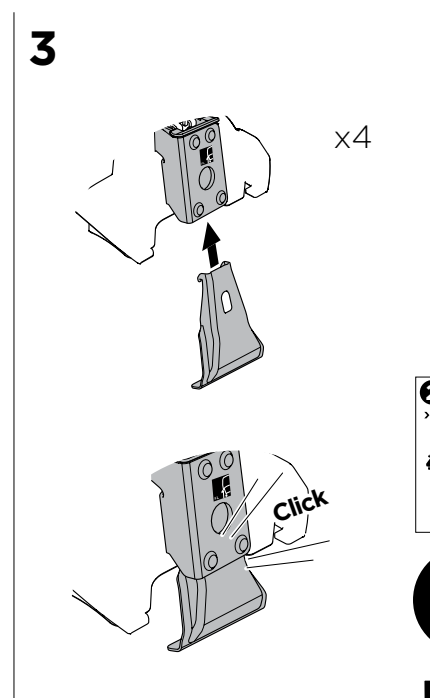

1

Kit 5112

HYUNDAI i30, 5-dr Hatchback, 17- (with glassroof)

HYUNDAI i30 Fastback, 5-dr Hatchback, 18- (with glassroof)

ISO 11154-E

THULE WingBar Evo	THULE WingBar Edge	THULE WingBar	THULE SquareBar	Evo X (scale)	Edge X (scale)
HYUNDAI i30, 5-dr Hatchback, 17- (with glassroof)				40	Q
HYUNDAI i30 Fastback, 5-dr Hatchback, 18- (with glassroof)				45	G

THULE ProBar	THULE SlideBar	X (mm/inch)
HYUNDAI i30, 5-dr Hatchback, 17- (with glassroof)		1051 mm / 41 ³ / ₈ "
HYUNDAI i30 Fastback, 5-dr Hatchback, 18- (with glassroof)		1101 mm / 43 ³ / ₈ "

THULE WingBar Evo	THULE WingBar Edge	THULE WingBar	THULE SquareBar	Evo Y (scale)	Edge Y (scale)
HYUNDAI i30, 5-dr Hatchback, 17- (with glassroof)				36,5	F
HYUNDAI i30 Fastback, 5-dr Hatchback, 18- (with glassroof)				40	Q

THULE ProBar	THULE SlideBar	Y (mm/inch)
HYUNDAI i30, 5-dr Hatchback, 17- (with glassroof)		1016 mm / 40"
HYUNDAI i30 Fastback, 5-dr Hatchback, 18- (with glassroof)		1051 mm / 41 ³ / ₈ "

	W (mm/inch)	Z (mm/inch)
HYUNDAI i30, 5-dr Hatchback, 17- (with glassroof)	710 mm / 28"	200 mm / 7 ⁷ / ₈ "
HYUNDAI i30 Fastback, 5-dr Hatchback, 18- (with glassroof)	600 mm / 23 ⁵ / ₈ "	225 mm / 8 ⁷ / ₈ "