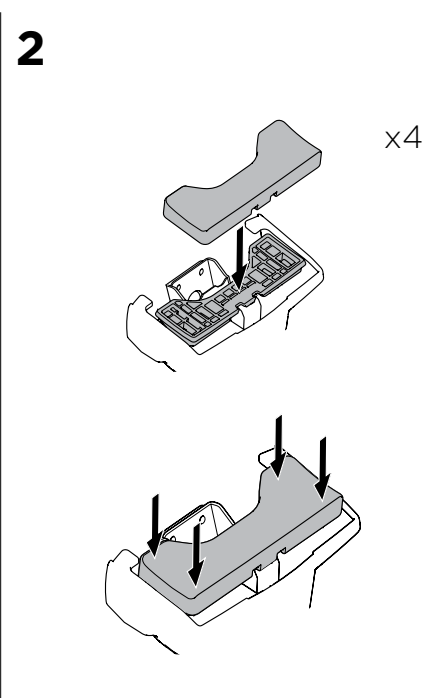

1

Kit 5112

HYUNDAI i30, 5-dr Hatchback, 17- (with glassroof)

HYUNDAI i30 Fastback, 5-dr Hatchback, 18- (with glassroof)

ISO 11154-E

THULE WingBar Evo	THULE WingBar Edge	THULE WingBar	THULE SquareBar	Evo X (scale)	Edge X (scale)
HYUNDAI i30, 5-dr Hatchback, 17- (with glassroof)				40	Q
HYUNDAI i30 Fastback, 5-dr Hatchback, 18- (with glassroof)				45	G

THULE ProBar	THULE SlideBar	X (mm/inch)
HYUNDAI i30, 5-dr Hatchback, 17- (with glassroof)		1051 mm / 41 ³ / ₈ "
HYUNDAI i30 Fastback, 5-dr Hatchback, 18- (with glassroof)		1101 mm / 43 ³ / ₈ "

THULE WingBar Evo	THULE WingBar Edge	THULE WingBar	THULE SquareBar	Evo Y (scale)	Edge Y (scale)
HYUNDAI i30, 5-dr Hatchback, 17- (with glassroof)				36,5	F
HYUNDAI i30 Fastback, 5-dr Hatchback, 18- (with glassroof)				40	Q

THULE ProBar	THULE SlideBar	Y (mm/inch)
HYUNDAI i30, 5-dr Hatchback, 17- (with glassroof)		1016 mm / 40"
HYUNDAI i30 Fastback, 5-dr Hatchback, 18- (with glassroof)		1051 mm / 41 ³ / ₈ "

	W (mm/inch)	Z (mm/inch)
HYUNDAI i30, 5-dr Hatchback, 17- (with glassroof)	710 mm / 28"	200 mm / 7 ⁷ / ₈ "
HYUNDAI i30 Fastback, 5-dr Hatchback, 18- (with glassroof)	600 mm / 23 ⁵ / ₈ "	225 mm / 8 ⁷ / ₈ "