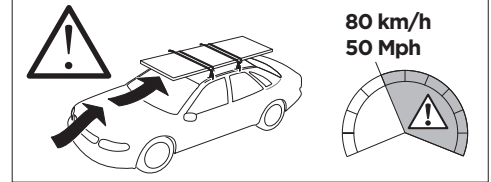

1

Kit 145074

FORD Edge, 5-dr SUV, 15-
FORD Endura, 5-dr SUV, *18-

*Australia

ISO 11154-E