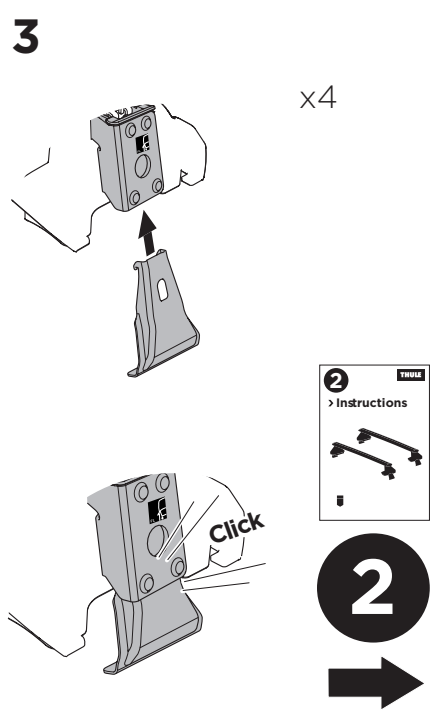

1

Kit 145030

VOLVO S60, 4-dr Sedan, 10-18

VOLVO S60 Cross Country, 4-dr Sedan, 15-18

ISO 11154-E

THULE WingBar Evo	THULE WingBar Edge	THULE WingBar	THULE SquareBar Evo	Evo X (scale)	Edge X (scale)
VOLVO S60, 4-dr Sedan, 10-18				43,5	J
VOLVO S60 Cross Country, 4-dr Sedan, 15-18				43,5	J

THULE ProBar Evo	THULE SlideBar Evo			X (mm/inch)	
VOLVO S60, 4-dr Sedan, 10-18				1086 mm / 42 3/4"	
VOLVO S60 Cross Country, 4-dr Sedan, 15-18				1086 mm / 42 3/4"	

THULE WingBar Evo	THULE WingBar Edge	THULE WingBar	THULE SquareBar Evo	Evo Y (scale)	Edge Y (scale)
VOLVO S60, 4-dr Sedan, 10-18				40,5	P
VOLVO S60 Cross Country, 4-dr Sedan, 15-18				40,5	P

THULE ProBar Evo	THULE SlideBar Evo			Y (mm/inch)	
VOLVO S60, 4-dr Sedan, 10-18				1056 mm / 41 5/8"	
VOLVO S60 Cross Country, 4-dr Sedan, 15-18				1056 mm / 41 5/8"	

	W (mm/inch)	Z (mm/inch)
VOLVO S60, 4-dr Sedan, 10-18	800 mm / 31 1/2"	200 mm / 7 7/8"
VOLVO S60 Cross Country, 4-dr Sedan, 15-18	800 mm / 31 1/2"	200 mm / 7 7/8"