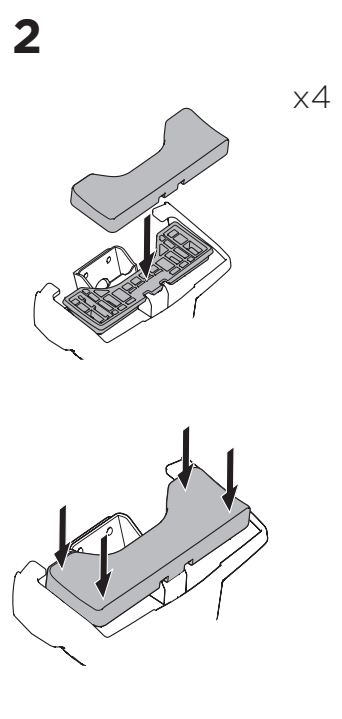

1

Kit 145030

VOLVO S60, 4-dr Sedan, 10-18

VOLVO S60 Cross Country, 4-dr Sedan, 15-18

ISO 11154-E

THULE WingBar Evo	THULE WingBar Edge	THULE WingBar	THULE SquareBar Evo	Evo X (scale)	Edge X (scale)
VOLVO S60, 4-dr Sedan, 10-18				43,5	J
VOLVO S60 Cross Country, 4-dr Sedan, 15-18				43,5	J

THULE ProBar Evo	THULE SlideBar Evo			X (mm/inch)	
VOLVO S60, 4-dr Sedan, 10-18				1086 mm / 42 3/4"	
VOLVO S60 Cross Country, 4-dr Sedan, 15-18				1086 mm / 42 3/4"	

THULE WingBar Evo	THULE WingBar Edge	THULE WingBar	THULE SquareBar Evo	Evo Y (scale)	Edge Y (scale)
VOLVO S60, 4-dr Sedan, 10-18				40,5	P
VOLVO S60 Cross Country, 4-dr Sedan, 15-18				40,5	P

THULE ProBar Evo	THULE SlideBar Evo			Y (mm/inch)	
VOLVO S60, 4-dr Sedan, 10-18				1056 mm / 41 5/8"	
VOLVO S60 Cross Country, 4-dr Sedan, 15-18				1056 mm / 41 5/8"	

	W (mm/inch)	Z (mm/inch)
VOLVO S60, 4-dr Sedan, 10-18	800 mm / 31 1/2"	200 mm / 7 7/8"
VOLVO S60 Cross Country, 4-dr Sedan, 15-18	800 mm / 31 1/2"	200 mm / 7 7/8"