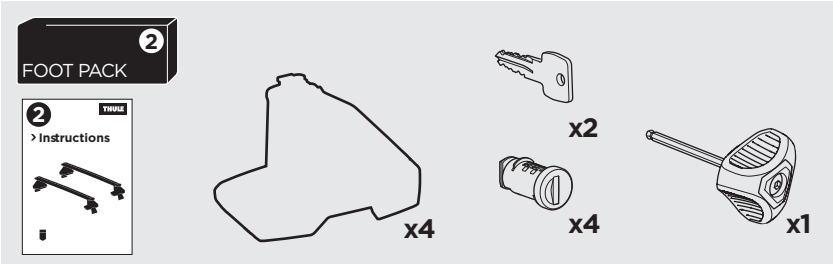

1

Kit 145030

VOLVO S60, 4-dr Sedan, 10-18

VOLVO S60 Cross Country, 4-dr Sedan, 15-18

ISO 11154-E

THULE WingBar Evo	THULE WingBar Edge	THULE WingBar	THULE SquareBar Evo	Evo X (scale)	Edge X (scale)
VOLVO S60, 4-dr Sedan, 10-18				43,5	J
VOLVO S60 Cross Country, 4-dr Sedan, 15-18				43,5	J

THULE ProBar Evo	THULE SlideBar Evo			X (mm/inch)	
VOLVO S60, 4-dr Sedan, 10-18				1086 mm / 42 3/4"	
VOLVO S60 Cross Country, 4-dr Sedan, 15-18				1086 mm / 42 3/4"	

THULE WingBar Evo	THULE WingBar Edge	THULE WingBar	THULE SquareBar Evo	Evo Y (scale)	Edge Y (scale)
VOLVO S60, 4-dr Sedan, 10-18				40,5	P
VOLVO S60 Cross Country, 4-dr Sedan, 15-18				40,5	P

THULE ProBar Evo	THULE SlideBar Evo			Y (mm/inch)	
VOLVO S60, 4-dr Sedan, 10-18				1056 mm / 41 5/8"	
VOLVO S60 Cross Country, 4-dr Sedan, 15-18				1056 mm / 41 5/8"	

	W (mm/inch)	Z (mm/inch)
VOLVO S60, 4-dr Sedan, 10-18	800 mm / 31 1/2"	200 mm / 7 7/8"
VOLVO S60 Cross Country, 4-dr Sedan, 15-18	800 mm / 31 1/2"	200 mm / 7 7/8"