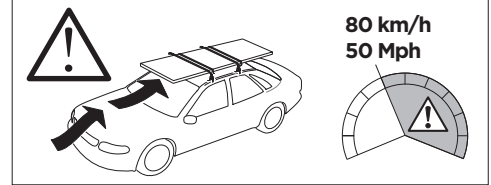

1

Kit 145030

VOLVO S60, 4-dr Sedan, 10-18

VOLVO S60 Cross Country, 4-dr Sedan, 15-18

ISO 11154-E

THULE WingBar Evo	THULE WingBar Edge	THULE WingBar	THULE SquareBar Evo	Evo X (scale)	Edge X (scale)
VOLVO S60, 4-dr Sedan, 10-18				43,5	J
VOLVO S60 Cross Country, 4-dr Sedan, 15-18				43,5	J

THULE ProBar Evo	THULE SlideBar Evo			X (mm/inch)	
VOLVO S60, 4-dr Sedan, 10-18				1086 mm / 42 3/4"	
VOLVO S60 Cross Country, 4-dr Sedan, 15-18				1086 mm / 42 3/4"	

THULE WingBar Evo	THULE WingBar Edge	THULE WingBar	THULE SquareBar Evo	Evo Y (scale)	Edge Y (scale)
VOLVO S60, 4-dr Sedan, 10-18				40,5	P
VOLVO S60 Cross Country, 4-dr Sedan, 15-18				40,5	P

THULE ProBar Evo	THULE SlideBar Evo			Y (mm/inch)	
VOLVO S60, 4-dr Sedan, 10-18				1056 mm / 41 5/8"	
VOLVO S60 Cross Country, 4-dr Sedan, 15-18				1056 mm / 41 5/8"	

	W (mm/inch)	Z (mm/inch)
VOLVO S60, 4-dr Sedan, 10-18	800 mm / 31 1/2"	200 mm / 7 7/8"
VOLVO S60 Cross Country, 4-dr Sedan, 15-18	800 mm / 31 1/2"	200 mm / 7 7/8"