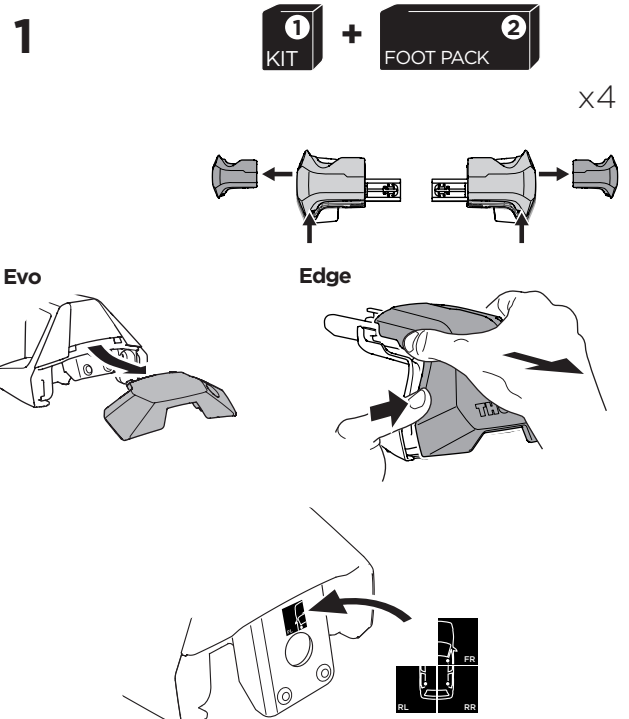

1

Kit 145030

VOLVO S60, 4-dr Sedan, 10-18

VOLVO S60 Cross Country, 4-dr Sedan, 15-18

ISO 11154-E

THULE WingBar Evo	THULE WingBar Edge	THULE WingBar	THULE SquareBar Evo	Evo X (scale)	Edge X (scale)
VOLVO S60, 4-dr Sedan, 10-18				43,5	J
VOLVO S60 Cross Country, 4-dr Sedan, 15-18				43,5	J

THULE ProBar Evo	THULE SlideBar Evo			X (mm/inch)	
VOLVO S60, 4-dr Sedan, 10-18				1086 mm / 42 3/4"	
VOLVO S60 Cross Country, 4-dr Sedan, 15-18				1086 mm / 42 3/4"	

THULE WingBar Evo	THULE WingBar Edge	THULE WingBar	THULE SquareBar Evo	Evo Y (scale)	Edge Y (scale)
VOLVO S60, 4-dr Sedan, 10-18				40,5	P
VOLVO S60 Cross Country, 4-dr Sedan, 15-18				40,5	P

THULE ProBar Evo	THULE SlideBar Evo			Y (mm/inch)	
VOLVO S60, 4-dr Sedan, 10-18				1056 mm / 41 5/8"	
VOLVO S60 Cross Country, 4-dr Sedan, 15-18				1056 mm / 41 5/8"	

	W (mm/inch)	Z (mm/inch)
VOLVO S60, 4-dr Sedan, 10-18	800 mm / 31 1/2"	200 mm / 7 7/8"
VOLVO S60 Cross Country, 4-dr Sedan, 15-18	800 mm / 31 1/2"	200 mm / 7 7/8"