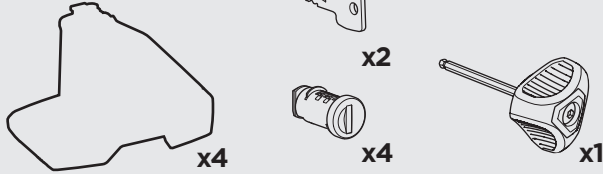

1

Kit 145012

LAND ROVER Range Rover Evoque, 5-dr SUV, 11-18 / *12-18

*North America

ISO 11154-E

1 KIT

+ 7 kg / 15,4 lbs = Max: 75 kg / 165 lbs

Max 130 km/h / 80 Mph

80 km/h / 50 Mph

Do not load on roof rack

2 FOOT PACK

1

x4

Evo

Edge

2

x4

3

x4

THULE WingBar Evo	THULE WingBar Edge	THULE WingBar	THULE SquareBar Evo	Evo X (scale)	Edge X (scale)
LAND ROVER Range Rover Evoque, 5-dr SUV, 11-18 / *12-18				48,5	R
THULE ProBar Evo	THULE SlideBar Evo				X (mm/inch)
LAND ROVER Range Rover Evoque, 5-dr SUV, 11-18 / *12-18				1136 mm / 44 3/4"	

	W (mm/inch)	Z (mm/inch)
LAND ROVER Range Rover Evoque, 5-dr SUV, 11-18 / *12-18	720 mm / 28 3/4"	260 mm / 10 1/4"