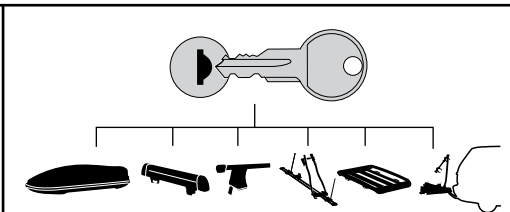

WW ▶ Thule Sweden AB, Box 69, 330 33 Hillerstorp, SWEDEN

NA ▶ Thule Inc., 42 Silvermine Road, Seymour, Connecticut 06483, USA

@ info@thule.com
customer.service@thule.com

www.thule.com