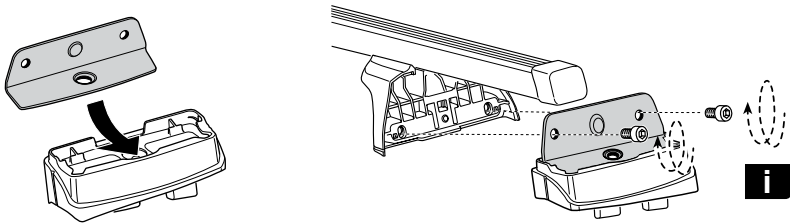

2

i	GB Only a few turns	EST Ainult mõni pööre	HR Samo nekoliko okreta
	D Nur wenige Umdrehungen	LAT Tikai dažī apgriezieni	HU Csak néhány fordítás
	F Quelques tours uniquement	LIT Tik keli pasukimai	GR Μόνο μερικές στροφές
	NL Slechts enkele slagen	PL Wystarczy kilka obrotów	TR Yalnız birkaç kez çevirm
	I Solo qualche giro	RU Достаточно нескольких оборотов	中文 只有几个转向
	E Sólo algunas vueltas	CZ Pouze několik otáček	한국어 두 세번만
	PT Noções básicas	SK Len niekoľko otáčok	日本語 数回転のみ
	S Endast några varv	SLO Le nekaj obratov	ไทย หมุนเพียงไม่กี่รอบ
	FIN Vain muutama kierros