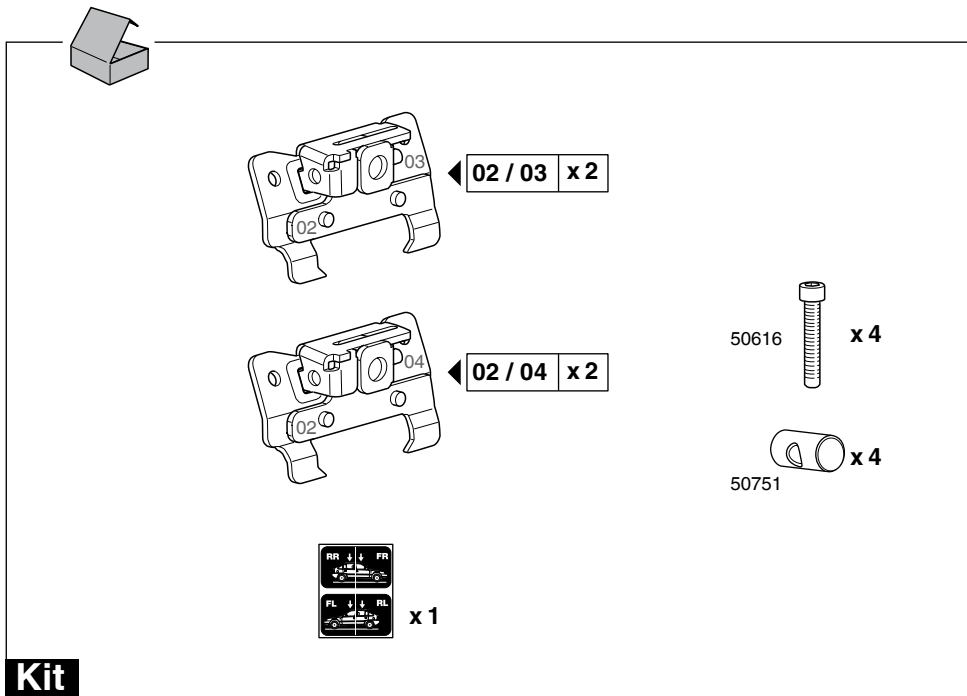

VW Polo, 3-dr Hatchback, 95-01
VW Polo, 5-dr Hatchback, 95-01

Max.
50kg/110 lbs

VW Caddy (Mk.II), 3-dr Van, 96-03
VW Caddy (Mk.II), 3-dr Estate, 96-03
SEAT Inca (Mk.II), 3-dr Van, 96-03
SEAT Inca (Mk.II), 3-dr Estate, 96-03

Max.
70kg/154 lbs

Kit