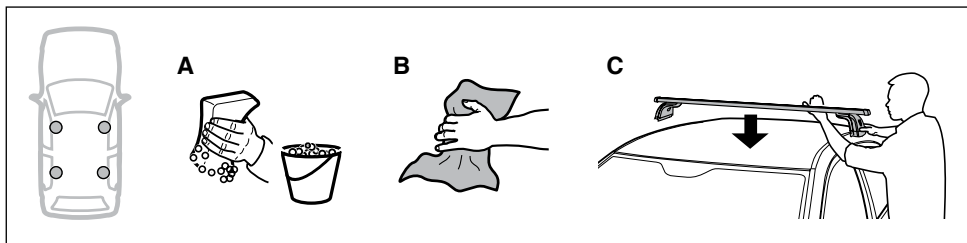

VW Polo, 3-dr Hatchback, 95-01
VW Polo, 5-dr Hatchback, 95-01

Max.
50kg/110 lbs

VW Caddy (Mk.II), 3-dr Van, 96-03
VW Caddy (Mk.II), 3-dr Estate, 96-03
SEAT Inca (Mk.II), 3-dr Van, 96-03
SEAT Inca (Mk.II), 3-dr Estate, 96-03

Max.
70kg/154 lbs

Kit