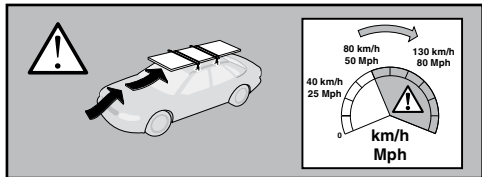

VW Polo, 3-dr Hatchback, 95-01
VW Polo, 5-dr Hatchback, 95-01

Max.
50kg/110 lbs

VW Caddy (Mk.II), 3-dr Van, 96-03
VW Caddy (Mk.II), 3-dr Estate, 96-03
SEAT Inca (Mk.II), 3-dr Van, 96-03
SEAT Inca (Mk.II), 3-dr Estate, 96-03

Max.
70kg/154 lbs

Kit