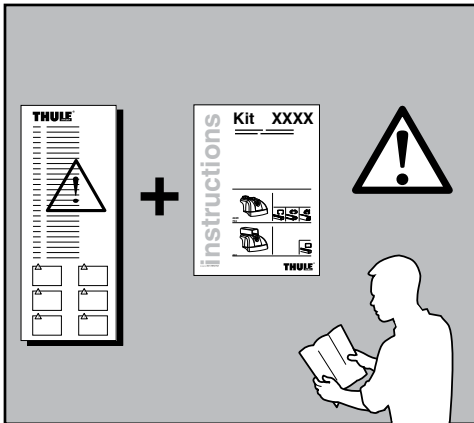

VW Polo, 3-dr Hatchback, 95-01
VW Polo, 5-dr Hatchback, 95-01

Max.
50kg/110 lbs

VW Caddy (Mk.II), 3-dr Van, 96-03
VW Caddy (Mk.II), 3-dr Estate, 96-03
SEAT Inca (Mk.II), 3-dr Van, 96-03
SEAT Inca (Mk.II), 3-dr Estate, 96-03

Max.
70kg/154 lbs

Kit