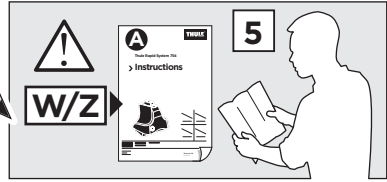

3

	W (mm)	Z (mm)	W (inch)	Z (inch)
CITROËN DS4, 5-dr Hatchback, 11-	60	730	2 3/8	28 3/4
CITROËN DS4 Crossback, 5-dr Hatchback, 16-	60	730	2 3/8	28 3/4