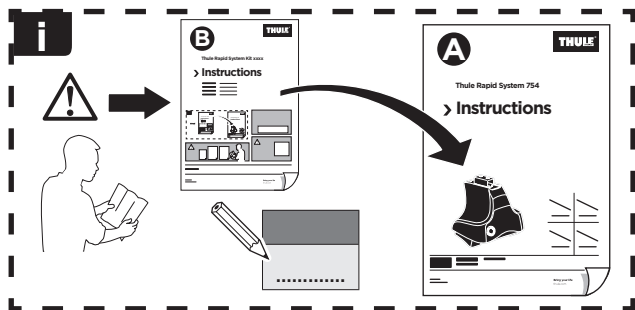

Thule Rapid System Kit 1841

> Instructions

CITROËN DS4, 5-dr Hatchback, 11-

CITROËN DS4 **Crossback**, 5-dr Hatchback, 16-

ISO 11154-E

141841
C.20160908
519-1841-01

Bring your life
thule.com

167 x1