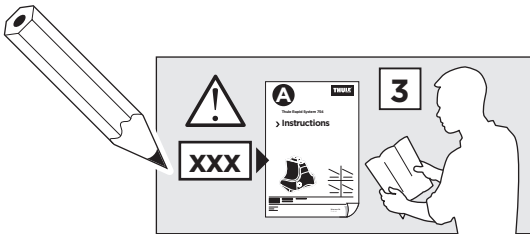

2

CITROËN DS4, 5-dr Hatchback, 11-

CITROËN DS4 Crossback, 5-dr Hatchback, 16-