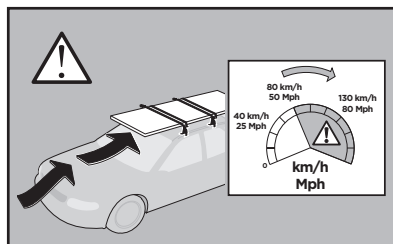

Thule Rapid System Kit 1841

> Instructions

CITROËN DS4, 5-dr Hatchback, 11-

CITROËN DS4 **Crossback**, 5-dr Hatchback, 16-

ISO 11154-E

141841
C.20160908
519-1841-01

Bring your life
thule.com

167 x1