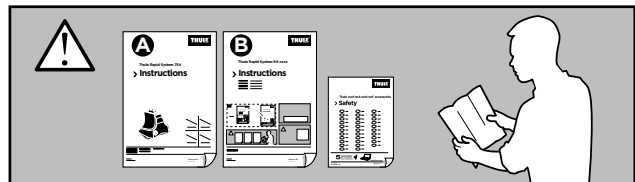

# > Instructions

JEEP Renegade, 5-dr SUV, 15-

ISO 11154-E

141788  
C.20151010  
519-1788-01

Bring your life  
thule.com

455 x4

1344 x4

x1