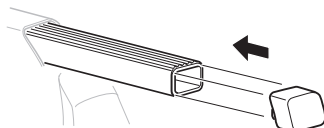

1

2

754 Rapid System
480R Rapid Traverse
(North America)

x4

x4

x4

480 Traverse
(North America)

x4