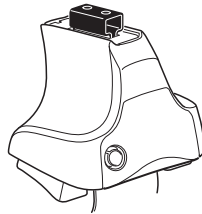

Kit 1685

VOLVO V40, 5-dr Hatchback, 12-

754 Rapid System
480R Rapid Traverse (North America)

480 Traverse (North America)

**xx kg
xx lbs** + **7 kg
15,4 lbs** =

**Max.
60 kg**

**Max.
132 lbs**

80 km/h
50 Mph