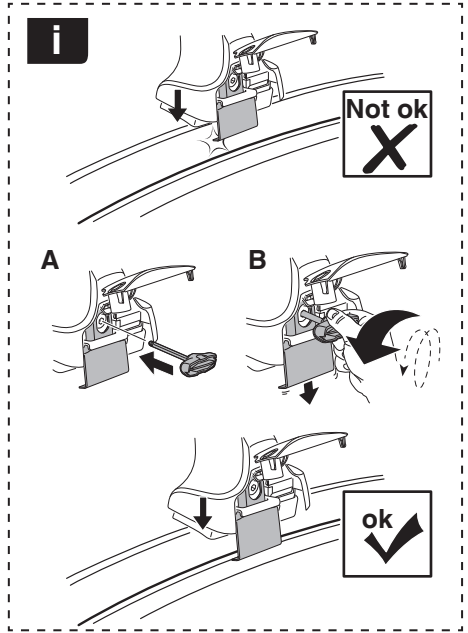

6

VOLVO V40, 5-dr Hatchback, 12-

X mm	Y mm	X inch	Y inch
220 mm	765 mm	8 5/8"	30 1/8"