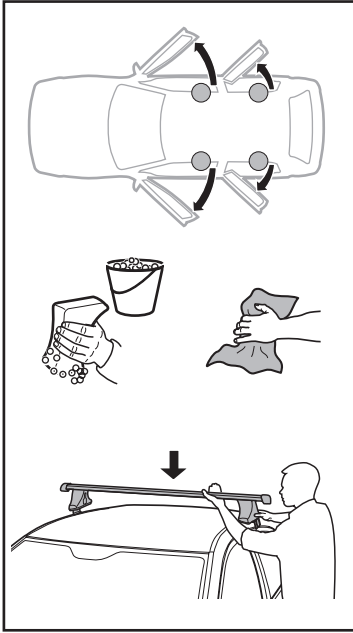

6

VOLVO V40, 5-dr Hatchback, 12-

X mm	Y mm	X inch	Y inch
220 mm	765 mm	8 5/8"	30 1/8"