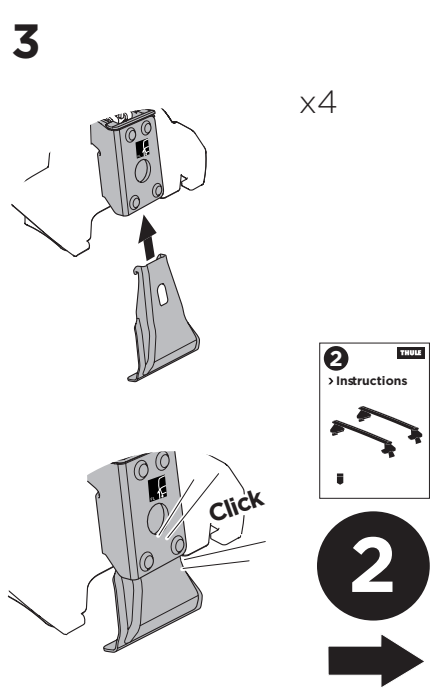

1

Kit 145239

OPEL Corsa, 5-dr Hatchback, 20-
PEUGEOT 208, 5-dr Hatchback, 20-

ISO 11154-E

THULE WingBar Evo	THULE WingBar Edge	THULE WingBar	THULE SquareBar Evo	Evo X (scale)	Edge X (scale)
OPEL Corsa, 5-dr Hatchback, 20-				36,5	F
PEUGEOT 208, 5-dr Hatchback, 20-				36,5	F

THULE ProBar Evo	THULE SlideBar Evo	X (mm/inch)		
OPEL Corsa, 5-dr Hatchback, 20-		1016 mm / 40"		
PEUGEOT 208, 5-dr Hatchback, 20-		1016 mm / 40"		

THULE WingBar Evo	THULE WingBar Edge	THULE WingBar	THULE SquareBar Evo	Evo Y (scale)	Edge Y (scale)
OPEL Corsa, 5-dr Hatchback, 20-				30,5	R
PEUGEOT 208, 5-dr Hatchback, 20-				30,5	R

THULE ProBar Evo	THULE SlideBar Evo	Y (mm/inch)		
OPEL Corsa, 5-dr Hatchback, 20-		956 mm / 37 5/8"		
PEUGEOT 208, 5-dr Hatchback, 20-		956 mm / 37 5/8"		

	W (mm/inch)	Z (mm/inch)
OPEL Corsa, 5-dr Hatchback, 20-	718 mm / 28 1/4"	230 mm / 9"
PEUGEOT 208, 5-dr Hatchback, 20-	718 mm / 28 1/4"	230 mm / 9"