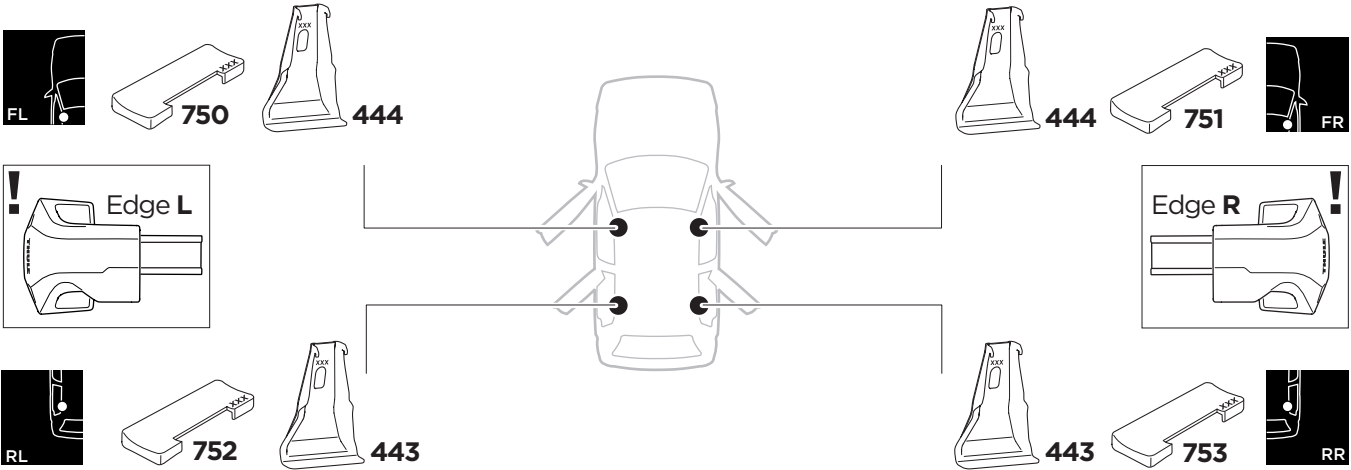

1

Kit 145239

OPEL Corsa, 5-dr Hatchback, 20-
PEUGEOT 208, 5-dr Hatchback, 20-

ISO 11154-E

THULE WingBar Evo	THULE WingBar Edge	THULE WingBar	THULE SquareBar Evo	Evo X (scale)	Edge X (scale)
OPEL Corsa, 5-dr Hatchback, 20-				36,5	F
PEUGEOT 208, 5-dr Hatchback, 20-				36,5	F

THULE ProBar Evo	THULE SlideBar Evo	X (mm/inch)		
OPEL Corsa, 5-dr Hatchback, 20-		1016 mm / 40"		
PEUGEOT 208, 5-dr Hatchback, 20-		1016 mm / 40"		

THULE WingBar Evo	THULE WingBar Edge	THULE WingBar	THULE SquareBar Evo	Evo Y (scale)	Edge Y (scale)
OPEL Corsa, 5-dr Hatchback, 20-				30,5	R
PEUGEOT 208, 5-dr Hatchback, 20-				30,5	R

THULE ProBar Evo	THULE SlideBar Evo	Y (mm/inch)		
OPEL Corsa, 5-dr Hatchback, 20-		956 mm / 37 5/8"		
PEUGEOT 208, 5-dr Hatchback, 20-		956 mm / 37 5/8"		

	W (mm/inch)	Z (mm/inch)
OPEL Corsa, 5-dr Hatchback, 20-	718 mm / 28 1/4"	230 mm / 9"
PEUGEOT 208, 5-dr Hatchback, 20-	718 mm / 28 1/4"	230 mm / 9"