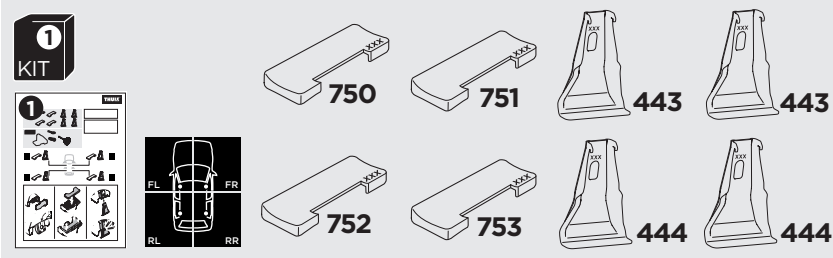

1

Kit 145239

OPEL Corsa, 5-dr Hatchback, 20-
PEUGEOT 208, 5-dr Hatchback, 20-

ISO 11154-E

THULE WingBar Evo	THULE WingBar Edge	THULE WingBar	THULE SquareBar Evo	Evo X (scale)	Edge X (scale)
OPEL Corsa, 5-dr Hatchback, 20-				36,5	F
PEUGEOT 208, 5-dr Hatchback, 20-				36,5	F

THULE ProBar Evo	THULE SlideBar Evo	X (mm/inch)		
OPEL Corsa, 5-dr Hatchback, 20-		1016 mm / 40"		
PEUGEOT 208, 5-dr Hatchback, 20-		1016 mm / 40"		

THULE WingBar Evo	THULE WingBar Edge	THULE WingBar	THULE SquareBar Evo	Evo Y (scale)	Edge Y (scale)
OPEL Corsa, 5-dr Hatchback, 20-				30,5	R
PEUGEOT 208, 5-dr Hatchback, 20-				30,5	R

THULE ProBar Evo	THULE SlideBar Evo	Y (mm/inch)		
OPEL Corsa, 5-dr Hatchback, 20-		956 mm / 37 5/8"		
PEUGEOT 208, 5-dr Hatchback, 20-		956 mm / 37 5/8"		

	W (mm/inch)	Z (mm/inch)
OPEL Corsa, 5-dr Hatchback, 20-	718 mm / 28 1/4"	230 mm / 9"
PEUGEOT 208, 5-dr Hatchback, 20-	718 mm / 28 1/4"	230 mm / 9"