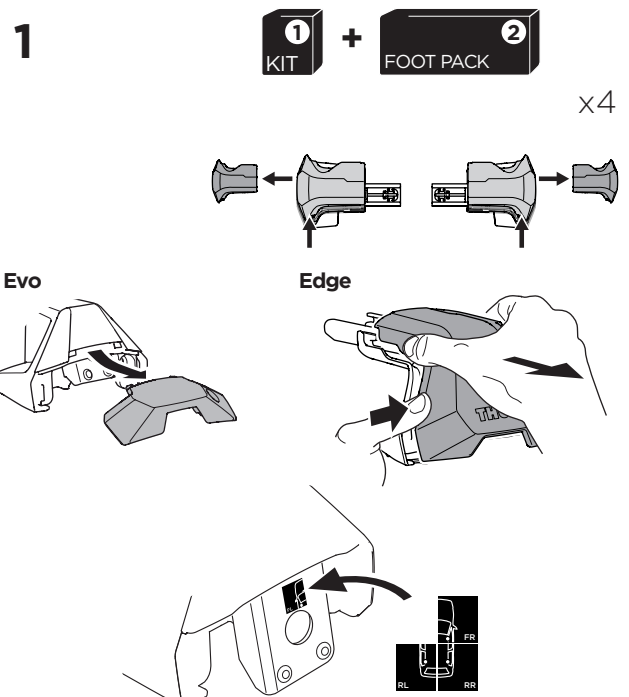

1

Kit 145239

OPEL Corsa, 5-dr Hatchback, 20-
PEUGEOT 208, 5-dr Hatchback, 20-

ISO 11154-E

THULE WingBar Evo	THULE WingBar Edge	THULE WingBar	THULE SquareBar Evo	Evo X (scale)	Edge X (scale)
OPEL Corsa, 5-dr Hatchback, 20-				36,5	F
PEUGEOT 208, 5-dr Hatchback, 20-				36,5	F

THULE ProBar Evo	THULE SlideBar Evo	X (mm/inch)		
OPEL Corsa, 5-dr Hatchback, 20-		1016 mm / 40"		
PEUGEOT 208, 5-dr Hatchback, 20-		1016 mm / 40"		

THULE WingBar Evo	THULE WingBar Edge	THULE WingBar	THULE SquareBar Evo	Evo Y (scale)	Edge Y (scale)
OPEL Corsa, 5-dr Hatchback, 20-				30,5	R
PEUGEOT 208, 5-dr Hatchback, 20-				30,5	R

THULE ProBar Evo	THULE SlideBar Evo	Y (mm/inch)		
OPEL Corsa, 5-dr Hatchback, 20-		956 mm / 37 5/8"		
PEUGEOT 208, 5-dr Hatchback, 20-		956 mm / 37 5/8"		

	W (mm/inch)	Z (mm/inch)
OPEL Corsa, 5-dr Hatchback, 20-	718 mm / 28 1/4"	230 mm / 9"
PEUGEOT 208, 5-dr Hatchback, 20-	718 mm / 28 1/4"	230 mm / 9"