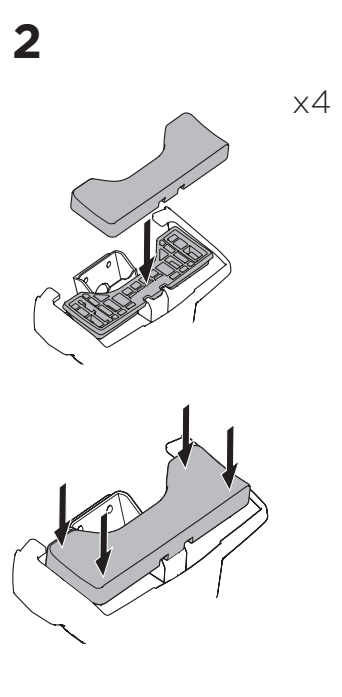

1

Kit 145239

OPEL Corsa, 5-dr Hatchback, 20-
PEUGEOT 208, 5-dr Hatchback, 20-

ISO 11154-E

THULE WingBar Evo	THULE WingBar Edge	THULE WingBar	THULE SquareBar Evo	Evo X (scale)	Edge X (scale)
OPEL Corsa, 5-dr Hatchback, 20-				36,5	F
PEUGEOT 208, 5-dr Hatchback, 20-				36,5	F

THULE ProBar Evo	THULE SlideBar Evo	X (mm/inch)		
OPEL Corsa, 5-dr Hatchback, 20-		1016 mm / 40"		
PEUGEOT 208, 5-dr Hatchback, 20-		1016 mm / 40"		

THULE WingBar Evo	THULE WingBar Edge	THULE WingBar	THULE SquareBar Evo	Evo Y (scale)	Edge Y (scale)
OPEL Corsa, 5-dr Hatchback, 20-				30,5	R
PEUGEOT 208, 5-dr Hatchback, 20-				30,5	R

THULE ProBar Evo	THULE SlideBar Evo	Y (mm/inch)		
OPEL Corsa, 5-dr Hatchback, 20-		956 mm / 37 5/8"		
PEUGEOT 208, 5-dr Hatchback, 20-		956 mm / 37 5/8"		

	W (mm/inch)	Z (mm/inch)
OPEL Corsa, 5-dr Hatchback, 20-	718 mm / 28 1/4"	230 mm / 9"
PEUGEOT 208, 5-dr Hatchback, 20-	718 mm / 28 1/4"	230 mm / 9"