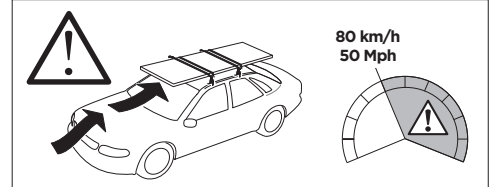

1

Kit 145239

OPEL Corsa, 5-dr Hatchback, 20-
PEUGEOT 208, 5-dr Hatchback, 20-

ISO 11154-E