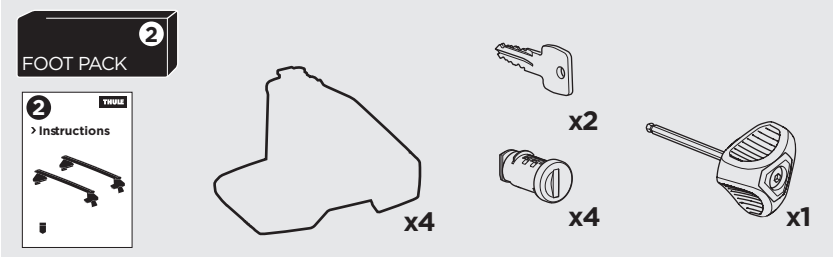

1

Kit 145239

OPEL Corsa, 5-dr Hatchback, 20-
PEUGEOT 208, 5-dr Hatchback, 20-

ISO 11154-E

THULE WingBar Evo	THULE WingBar Edge	THULE WingBar	THULE SquareBar Evo	Evo X (scale)	Edge X (scale)
OPEL Corsa, 5-dr Hatchback, 20-				36,5	F
PEUGEOT 208, 5-dr Hatchback, 20-				36,5	F

THULE ProBar Evo	THULE SlideBar Evo	X (mm/inch)		
OPEL Corsa, 5-dr Hatchback, 20-		1016 mm / 40"		
PEUGEOT 208, 5-dr Hatchback, 20-		1016 mm / 40"		

THULE WingBar Evo	THULE WingBar Edge	THULE WingBar	THULE SquareBar Evo	Evo Y (scale)	Edge Y (scale)
OPEL Corsa, 5-dr Hatchback, 20-				30,5	R
PEUGEOT 208, 5-dr Hatchback, 20-				30,5	R

THULE ProBar Evo	THULE SlideBar Evo	Y (mm/inch)		
OPEL Corsa, 5-dr Hatchback, 20-		956 mm / 37 5/8"		
PEUGEOT 208, 5-dr Hatchback, 20-		956 mm / 37 5/8"		

	W (mm/inch)	Z (mm/inch)
OPEL Corsa, 5-dr Hatchback, 20-	718 mm / 28 1/4"	230 mm / 9"
PEUGEOT 208, 5-dr Hatchback, 20-	718 mm / 28 1/4"	230 mm / 9"