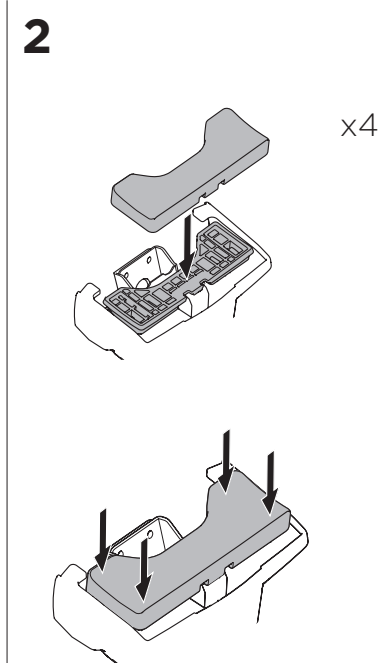

## Kit 145235

CHEVROLET Cruze, 4-dr Sedan, 16-  
CHEVROLET Cruze, 5-dr Hatchback, 16-

ISO 11154-E

THULE WingBar Evo	THULE WingBar Edge	THULE WingBar	THULE SquareBar	Evo X (scale)	Edge X (scale)
CHEVROLET Cruze, 4-dr Sedan, 16-				39,0	A
CHEVROLET Cruze, 5-dr Hatchback, 16-				39,0	A

THULE ProBar	THULE SlideBar	X (mm/inch)
CHEVROLET Cruze, 4-dr Sedan, 16-		1041 mm / 41"
CHEVROLET Cruze, 5-dr Hatchback, 16-		1041 mm / 41"

THULE WingBar Evo	THULE WingBar Edge	THULE WingBar	THULE SquareBar	Evo Y (scale)	Edge Y (scale)
CHEVROLET Cruze, 4-dr Sedan, 16-				36,5	F
CHEVROLET Cruze, 5-dr Hatchback, 16-				36,5	F