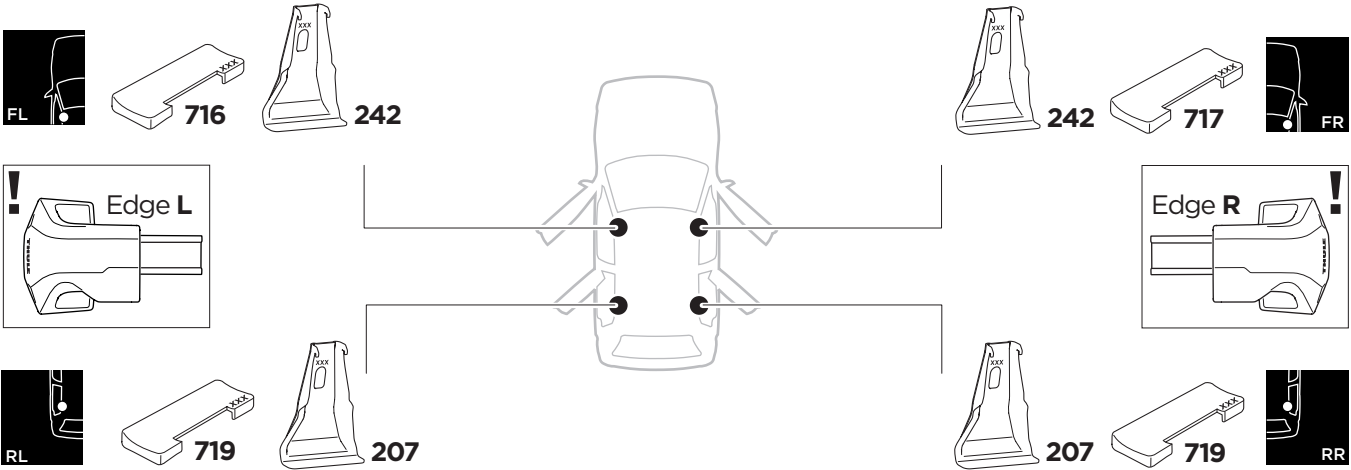

## Kit 145235

CHEVROLET Cruze, 4-dr Sedan, 16-  
CHEVROLET Cruze, 5-dr Hatchback, 16-

ISO 11154-E

THULE WingBar Evo	THULE WingBar Edge	THULE WingBar	THULE SquareBar	Evo X (scale)	Edge X (scale)
CHEVROLET Cruze, 4-dr Sedan, 16-				39,0	A
CHEVROLET Cruze, 5-dr Hatchback, 16-				39,0	A

THULE ProBar	THULE SlideBar	X (mm/inch)
CHEVROLET Cruze, 4-dr Sedan, 16-		1041 mm / 41"
CHEVROLET Cruze, 5-dr Hatchback, 16-		1041 mm / 41"

THULE WingBar Evo	THULE WingBar Edge	THULE WingBar	THULE SquareBar	Evo Y (scale)	Edge Y (scale)
CHEVROLET Cruze, 4-dr Sedan, 16-				36,5	F
CHEVROLET Cruze, 5-dr Hatchback, 16-				36,5	F

THULE ProBar	THULE SlideBar	Y (mm/inch)
CHEVROLET Cruze, 4-dr Sedan, 16-		1016 mm / 40"
CHEVROLET Cruze, 5-dr Hatchback, 16-		1016 mm / 40"

	W (mm/inch)	Z (mm/inch)
CHEVROLET Cruze, 4-dr Sedan, 16-	680 mm / 26 <sup>3</sup> / <sub>4</sub> "	250 mm / 9 <sup>7</sup> / <sub>8</sub> "
CHEVROLET Cruze, 5-dr Hatchback, 16-	680 mm / 26 <sup>3</sup> / <sub>4</sub> "	250 mm / 9 <sup>7</sup> / <sub>8</sub> "