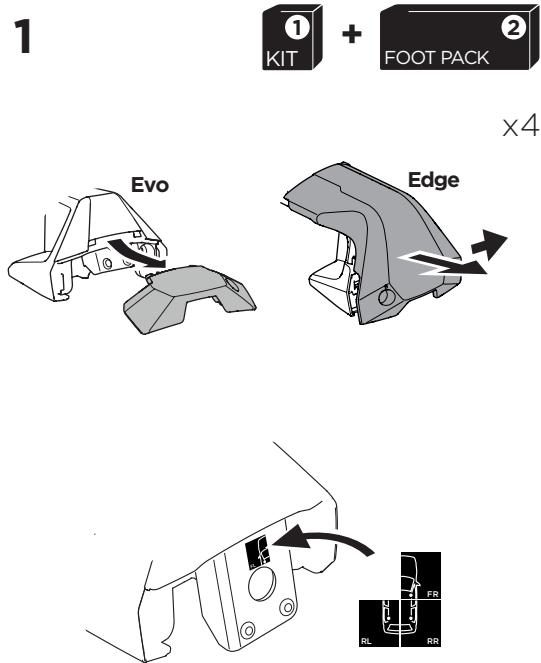

## Kit 145235

CHEVROLET Cruze, 4-dr Sedan, 16-  
CHEVROLET Cruze, 5-dr Hatchback, 16-

ISO 11154-E

THULE WingBar Evo	THULE WingBar Edge	THULE WingBar	THULE SquareBar	Evo X (scale)	Edge X (scale)
CHEVROLET Cruze, 4-dr Sedan, 16-				39,0	A
CHEVROLET Cruze, 5-dr Hatchback, 16-				39,0	A