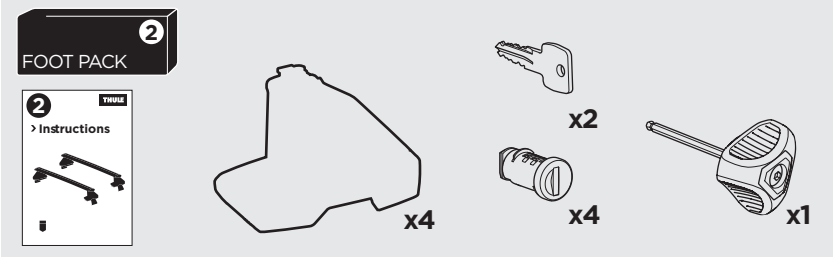

## Kit 145235

CHEVROLET Cruze, 4-dr Sedan, 16-  
CHEVROLET Cruze, 5-dr Hatchback, 16-

ISO 11154-E

THULE WingBar Evo	THULE WingBar Edge	THULE WingBar	THULE SquareBar	Evo X (scale)	Edge X (scale)
CHEVROLET Cruze, 4-dr Sedan, 16-				39,0	A
CHEVROLET Cruze, 5-dr Hatchback, 16-				39,0	A

THULE ProBar	THULE SlideBar	X (mm/inch)
CHEVROLET Cruze, 4-dr Sedan, 16-		1041 mm / 41"
CHEVROLET Cruze, 5-dr Hatchback, 16-		1041 mm / 41"

THULE WingBar Evo	THULE WingBar Edge	THULE WingBar	THULE SquareBar	Evo Y (scale)	Edge Y (scale)
CHEVROLET Cruze, 4-dr Sedan, 16-				36,5	F
CHEVROLET Cruze, 5-dr Hatchback, 16-				36,5	F

THULE ProBar	THULE SlideBar	Y (mm/inch)
CHEVROLET Cruze, 4-dr Sedan, 16-		1016 mm / 40"
CHEVROLET Cruze, 5-dr Hatchback, 16-		1016 mm / 40"

	W (mm/inch)	Z (mm/inch)
CHEVROLET Cruze, 4-dr Sedan, 16-	680 mm / 26 <sup>3</sup> / <sub>4</sub> "	250 mm / 9 <sup>7</sup> / <sub>8</sub> "
CHEVROLET Cruze, 5-dr Hatchback, 16-	680 mm / 26 <sup>3</sup> / <sub>4</sub> "	250 mm / 9 <sup>7</sup> / <sub>8</sub> "