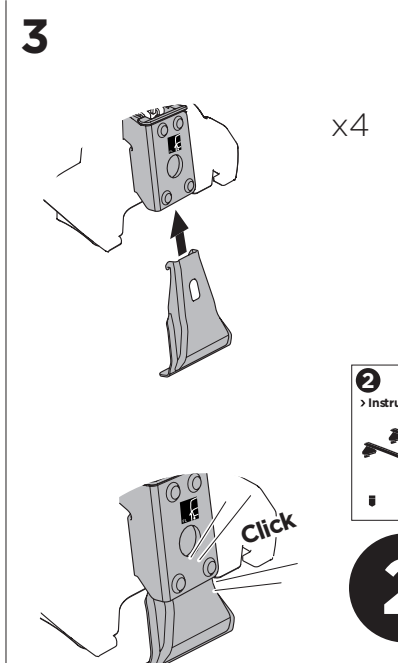

## Kit 145235

CHEVROLET Cruze, 4-dr Sedan, 16-  
CHEVROLET Cruze, 5-dr Hatchback, 16-

ISO 11154-E

THULE WingBar Evo	THULE WingBar Edge	THULE WingBar	THULE SquareBar	Evo X (scale)	Edge X (scale)
CHEVROLET Cruze, 4-dr Sedan, 16-				39,0	A
CHEVROLET Cruze, 5-dr Hatchback, 16-				39,0	A