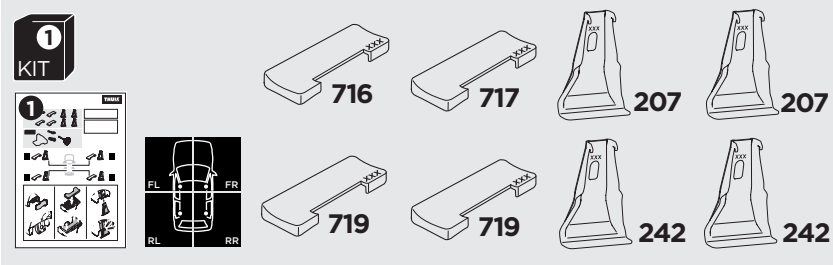

## Kit 145235

CHEVROLET Cruze, 4-dr Sedan, 16-  
CHEVROLET Cruze, 5-dr Hatchback, 16-

ISO 11154-E

THULE WingBar Evo	THULE WingBar Edge	THULE WingBar	THULE SquareBar	Evo X (scale)	Edge X (scale)
CHEVROLET Cruze, 4-dr Sedan, 16-				39,0	A
CHEVROLET Cruze, 5-dr Hatchback, 16-				39,0	A

THULE ProBar	THULE SlideBar	X (mm/inch)
CHEVROLET Cruze, 4-dr Sedan, 16-		1041 mm / 41"
CHEVROLET Cruze, 5-dr Hatchback, 16-		1041 mm / 41"

THULE WingBar Evo	THULE WingBar Edge	THULE WingBar	THULE SquareBar	Evo Y (scale)	Edge Y (scale)
CHEVROLET Cruze, 4-dr Sedan, 16-				36,5	F
CHEVROLET Cruze, 5-dr Hatchback, 16-				36,5	F

THULE ProBar	THULE SlideBar	Y (mm/inch)
CHEVROLET Cruze, 4-dr Sedan, 16-		1016 mm / 40"
CHEVROLET Cruze, 5-dr Hatchback, 16-		1016 mm / 40"

	W (mm/inch)	Z (mm/inch)
CHEVROLET Cruze, 4-dr Sedan, 16-	680 mm / 26 <sup>3</sup> / <sub>4</sub> "	250 mm / 9 <sup>7</sup> / <sub>8</sub> "
CHEVROLET Cruze, 5-dr Hatchback, 16-	680 mm / 26 <sup>3</sup> / <sub>4</sub> "	250 mm / 9 <sup>7</sup> / <sub>8</sub> "