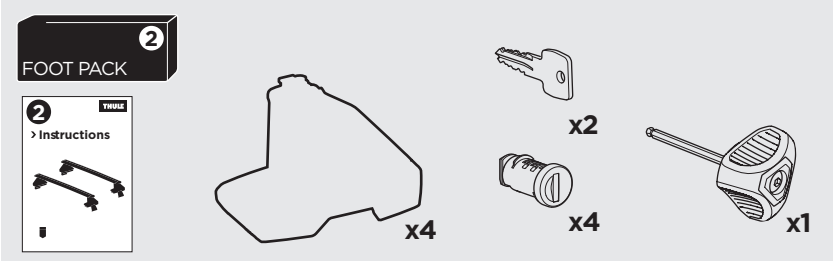

## Kit 145201

FORD Focus (Mk. IV), 5-dr Hatchback, 19-

ISO 11154-E

THULE WingBar Evo	THULE WingBar Edge	THULE WingBar	THULE SquareBar Evo	<b>Evo X (scale)</b>	<b>Edge X (scale)</b>
<b>FORD Focus (Mk. IV), 5-dr Hatchback, 19-</b>				<b>39</b>	<b>A</b>
THULE ProBar Evo	THULE SlideBar Evo				<b>X (mm/inch)</b>
<b>FORD Focus (Mk. IV), 5-dr Hatchback, 19-</b>				<b>1041 mm / 41"</b>	

THULE WingBar Evo	THULE WingBar Edge	THULE WingBar	THULE SquareBar Evo	<b>Evo Y (scale)</b>	<b>Edge Y (scale)</b>
<b>FORD Focus (Mk. IV), 5-dr Hatchback, 19-</b>				<b>34,5</b>	<b>J</b>
THULE ProBar Evo	THULE SlideBar Evo				<b>Y (mm/inch)</b>
<b>FORD Focus (Mk. IV), 5-dr Hatchback, 19-</b>				<b>996 mm / 39 1/4"</b>	

	<b>W (mm/inch)</b>	<b>Z (mm/inch)</b>
<b>FORD Focus (Mk. IV), 5-dr Hatchback, 19-</b>	<b>795 mm / 31 1/4"</b>	<b>235 mm / 9 1/4"</b>