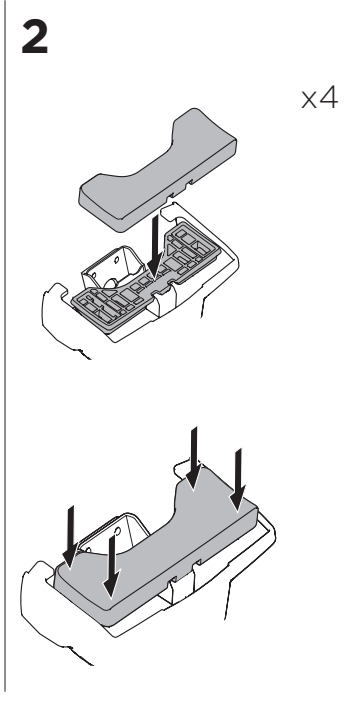

## Kit 145201

FORD Focus (Mk. IV), 5-dr Hatchback, 19-

ISO 11154-E

THULE WingBar Evo	THULE WingBar Edge	THULE WingBar	THULE SquareBar Evo	<b>Evo X (scale)</b>	<b>Edge X (scale)</b>
<b>FORD Focus (Mk. IV), 5-dr Hatchback, 19-</b>				<b>39</b>	<b>A</b>
THULE ProBar Evo	THULE SlideBar Evo				<b>X (mm/inch)</b>
<b>FORD Focus (Mk. IV), 5-dr Hatchback, 19-</b>				<b>1041 mm / 41"</b>	

THULE WingBar Evo	THULE WingBar Edge	THULE WingBar	THULE SquareBar Evo	<b>Evo Y (scale)</b>	<b>Edge Y (scale)</b>
<b>FORD Focus (Mk. IV), 5-dr Hatchback, 19-</b>				<b>34,5</b>	<b>J</b>
THULE ProBar Evo	THULE SlideBar Evo				<b>Y (mm/inch)</b>
<b>FORD Focus (Mk. IV), 5-dr Hatchback, 19-</b>				<b>996 mm / 39 1/4"</b>	

	<b>W (mm/inch)</b>	<b>Z (mm/inch)</b>
<b>FORD Focus (Mk. IV), 5-dr Hatchback, 19-</b>	<b>795 mm / 31 1/4"</b>	<b>235 mm / 9 1/4"</b>