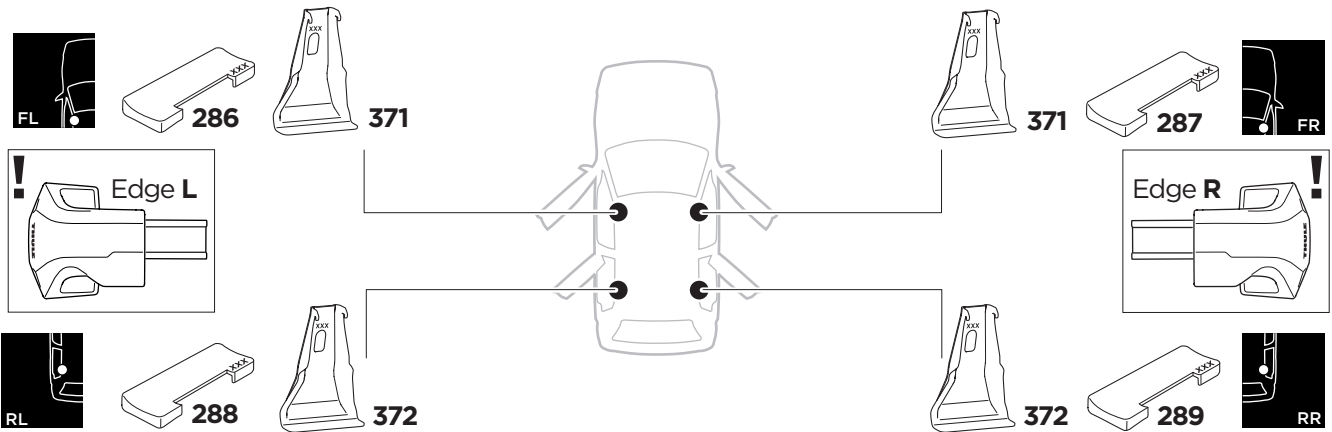

# 1

## Kit 145201

FORD Focus (Mk. IV), 5-dr Hatchback, 19-

ISO 11154-E

THULE WingBar Evo	THULE WingBar Edge	THULE WingBar	THULE SquareBar Evo	<b>Evo X (scale)</b>	<b>Edge X (scale)</b>
<b>FORD Focus (Mk. IV), 5-dr Hatchback, 19-</b>				<b>39</b>	<b>A</b>
THULE ProBar Evo	THULE SlideBar Evo				<b>X (mm/inch)</b>
<b>FORD Focus (Mk. IV), 5-dr Hatchback, 19-</b>				<b>1041 mm / 41"</b>	

THULE WingBar Evo	THULE WingBar Edge	THULE WingBar	THULE SquareBar Evo	<b>Evo Y (scale)</b>	<b>Edge Y (scale)</b>
<b>FORD Focus (Mk. IV), 5-dr Hatchback, 19-</b>				<b>34,5</b>	<b>J</b>
THULE ProBar Evo	THULE SlideBar Evo				<b>Y (mm/inch)</b>
<b>FORD Focus (Mk. IV), 5-dr Hatchback, 19-</b>				<b>996 mm / 39 1/4"</b>	

	<b>W (mm/inch)</b>	<b>Z (mm/inch)</b>
<b>FORD Focus (Mk. IV), 5-dr Hatchback, 19-</b>	<b>795 mm / 31 1/4"</b>	<b>235 mm / 9 1/4"</b>