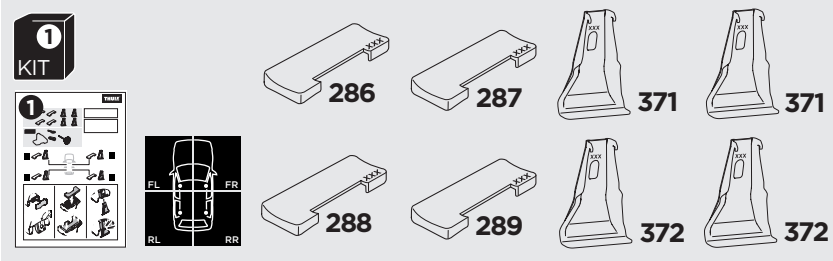

## Kit 145201

FORD Focus (Mk. IV), 5-dr Hatchback, 19-

ISO 11154-E

THULE WingBar Evo	THULE WingBar Edge	THULE WingBar	THULE SquareBar Evo	<b>Evo X (scale)</b>	<b>Edge X (scale)</b>
<b>FORD Focus (Mk. IV), 5-dr Hatchback, 19-</b>				<b>39</b>	<b>A</b>
THULE ProBar Evo	THULE SlideBar Evo				<b>X (mm/inch)</b>
<b>FORD Focus (Mk. IV), 5-dr Hatchback, 19-</b>				<b>1041 mm / 41"</b>	

THULE WingBar Evo	THULE WingBar Edge	THULE WingBar	THULE SquareBar Evo	<b>Evo Y (scale)</b>	<b>Edge Y (scale)</b>
<b>FORD Focus (Mk. IV), 5-dr Hatchback, 19-</b>				<b>34,5</b>	<b>J</b>
THULE ProBar Evo	THULE SlideBar Evo				<b>Y (mm/inch)</b>
<b>FORD Focus (Mk. IV), 5-dr Hatchback, 19-</b>				<b>996 mm / 39 1/4"</b>	

	<b>W (mm/inch)</b>	<b>Z (mm/inch)</b>
<b>FORD Focus (Mk. IV), 5-dr Hatchback, 19-</b>	<b>795 mm / 31 1/4"</b>	<b>235 mm / 9 1/4"</b>