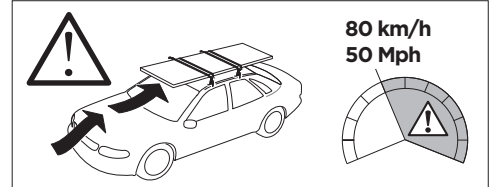

1

Kit 145201

FORD Focus (Mk. IV), 5-dr Hatchback, 19-

ISO 11154-E