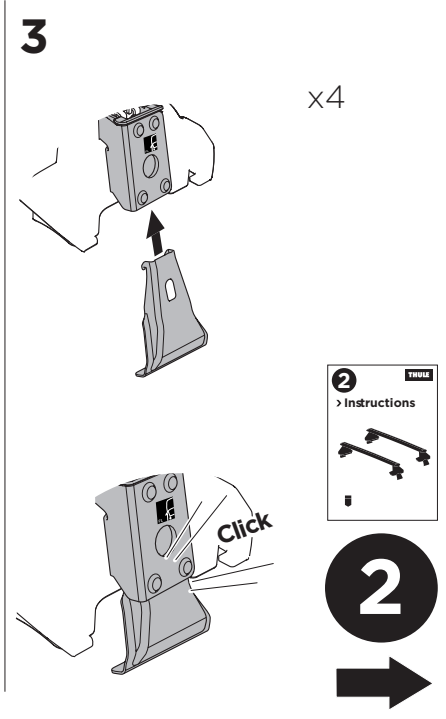

## Kit 145201

FORD Focus (Mk. IV), 5-dr Hatchback, 19-

ISO 11154-E

THULE WingBar Evo	THULE WingBar Edge	THULE WingBar	THULE SquareBar Evo	<b>Evo X (scale)</b>	<b>Edge X (scale)</b>
<b>FORD Focus (Mk. IV), 5-dr Hatchback, 19-</b>				<b>39</b>	<b>A</b>
THULE ProBar Evo	THULE SlideBar Evo				<b>X (mm/inch)</b>
<b>FORD Focus (Mk. IV), 5-dr Hatchback, 19-</b>				<b>1041 mm / 41"</b>	

THULE WingBar Evo	THULE WingBar Edge	THULE WingBar	THULE SquareBar Evo	<b>Evo Y (scale)</b>	<b>Edge Y (scale)</b>
<b>FORD Focus (Mk. IV), 5-dr Hatchback, 19-</b>				<b>34,5</b>	<b>J</b>
THULE ProBar Evo	THULE SlideBar Evo				<b>Y (mm/inch)</b>
<b>FORD Focus (Mk. IV), 5-dr Hatchback, 19-</b>				<b>996 mm / 39 1/4"</b>	

	<b>W (mm/inch)</b>	<b>Z (mm/inch)</b>
<b>FORD Focus (Mk. IV), 5-dr Hatchback, 19-</b>	<b>795 mm / 31 1/4"</b>	<b>235 mm / 9 1/4"</b>