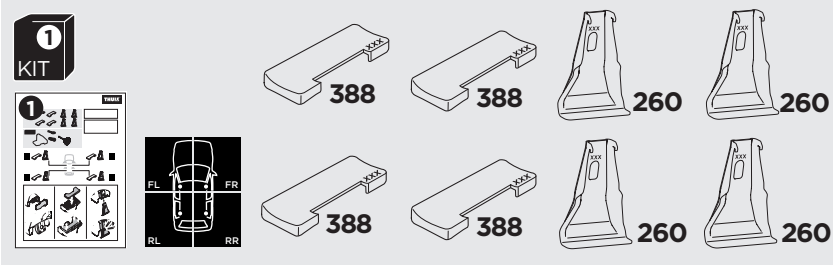

1

Kit 145123

LAND ROVER Freelander 2, 5-dr SUV, 07-14

ISO 11154-E

THULE WingBar Evo	THULE WingBar Edge	THULE WingBar	THULE SquareBar Evo	Evo X (scale)	Edge X (scale)
LAND ROVER Freelander 2, 5-dr SUV, 07-14				46	E
THULE ProBar Evo	THULE SlideBar Evo				X (mm/inch)
LAND ROVER Freelander 2, 5-dr SUV, 07-14				1111 mm / 43 3/4"	

THULE WingBar Evo	THULE WingBar Edge	THULE WingBar	THULE SquareBar Evo	Evo Y (scale)	Edge Y (scale)
LAND ROVER Freelander 2, 5-dr SUV, 07-14				44	I
THULE ProBar Evo	THULE SlideBar Evo				Y (mm/inch)
LAND ROVER Freelander 2, 5-dr SUV, 07-14				1091 mm / 43"	

	W (mm/inch)	Z (mm/inch)
LAND ROVER Freelander 2, 5-dr SUV, 07-14	700 mm / 27 1/2"	310 mm / 12 1/4"