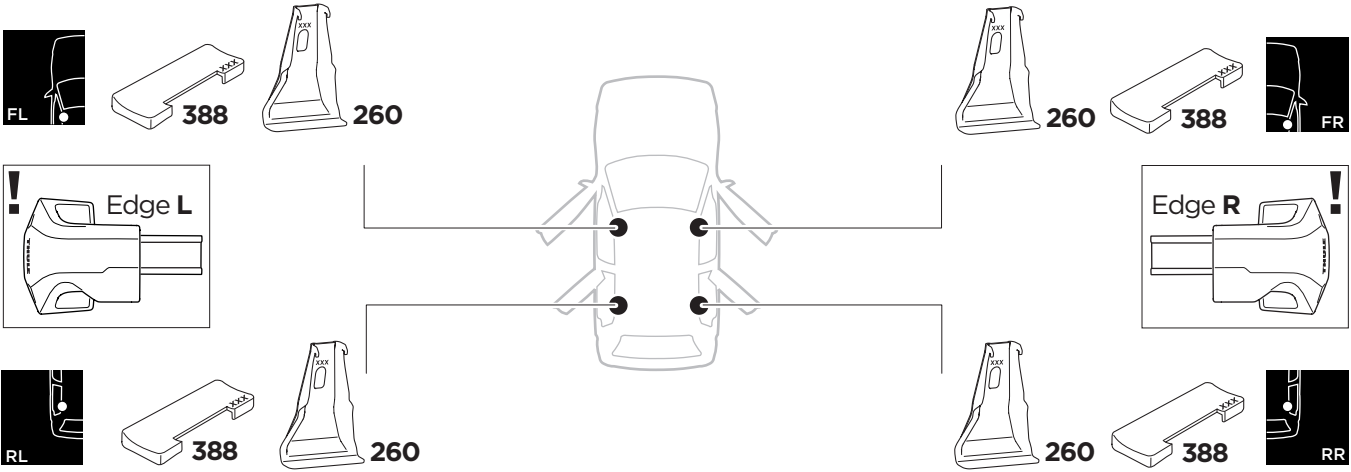

1

Kit 145123

LAND ROVER Freelander 2, 5-dr SUV, 07-14

ISO 11154-E

THULE WingBar Evo	THULE WingBar Edge	THULE WingBar	THULE SquareBar Evo	Evo X (scale)	Edge X (scale)
LAND ROVER Freelander 2, 5-dr SUV, 07-14				46	E
THULE ProBar Evo	THULE SlideBar Evo				X (mm/inch)
LAND ROVER Freelander 2, 5-dr SUV, 07-14				1111 mm / 43 3/4"	

THULE WingBar Evo	THULE WingBar Edge	THULE WingBar	THULE SquareBar Evo	Evo Y (scale)	Edge Y (scale)
LAND ROVER Freelander 2, 5-dr SUV, 07-14				44	I
THULE ProBar Evo	THULE SlideBar Evo				Y (mm/inch)
LAND ROVER Freelander 2, 5-dr SUV, 07-14				1091 mm / 43"	

	W (mm/inch)	Z (mm/inch)
LAND ROVER Freelander 2, 5-dr SUV, 07-14	700 mm / 27 1/2"	310 mm / 12 1/4"