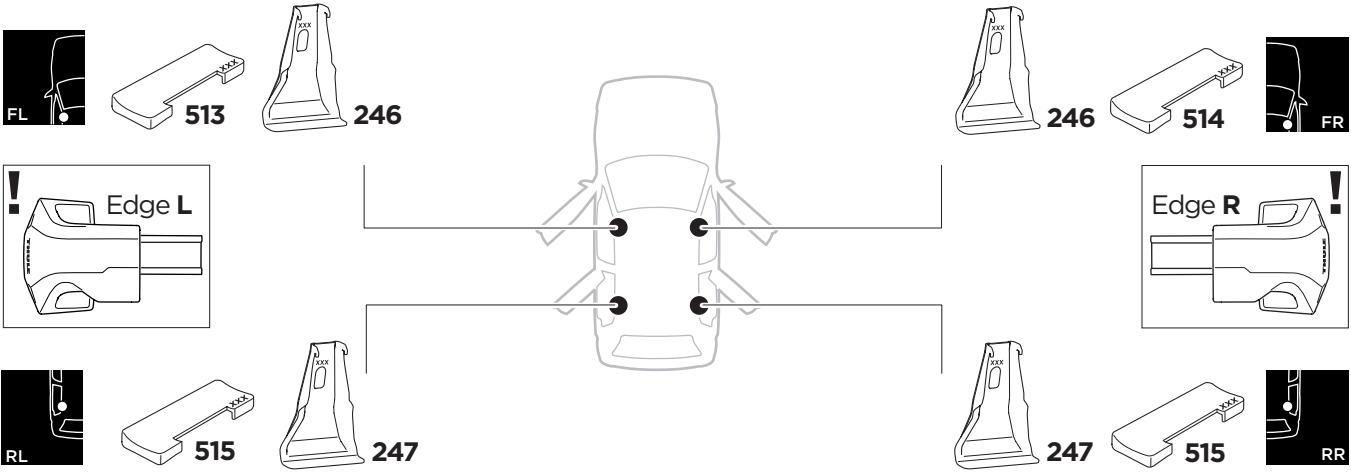

1

Kit 145113

SEAT Ibiza, 5-dr Hatchback, 08-17

ISO 11154-E

THULE WingBar Evo	THULE WingBar Edge	THULE WingBar	THULE SquareBar Evo	Evo X (scale)	Edge X (scale)
SEAT Ibiza, 5-dr Hatchback, 08-17				37	E
THULE ProBar Evo	THULE SlideBar Evo				X (mm/inch)
SEAT Ibiza, 5-dr Hatchback, 08-17				1021 mm / 40 1/4"	

THULE WingBar Evo	THULE WingBar Edge	THULE WingBar	THULE SquareBar Evo	Evo Y (scale)	Edge Y (scale)
SEAT Ibiza, 5-dr Hatchback, 08-17				31	Q
THULE ProBar Evo	THULE SlideBar Evo				Y (mm/inch)
SEAT Ibiza, 5-dr Hatchback, 08-17				961 mm / 37 7/8"	

	W (mm/inch)	Z (mm/inch)
SEAT Ibiza, 5-dr Hatchback, 08-17	720 mm / 28 3/8"	180 mm / 7 1/8"