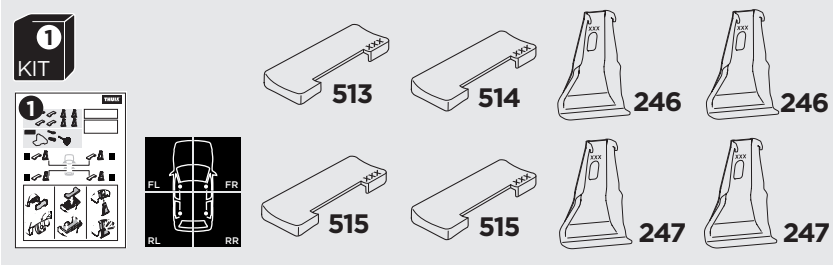

1

Kit 145113

SEAT Ibiza, 5-dr Hatchback, 08-17

ISO 11154-E

THULE WingBar Evo	THULE WingBar Edge	THULE WingBar	THULE SquareBar Evo	Evo X (scale)	Edge X (scale)
SEAT Ibiza, 5-dr Hatchback, 08-17				37	E
THULE ProBar Evo	THULE SlideBar Evo				X (mm/inch)
SEAT Ibiza, 5-dr Hatchback, 08-17				1021 mm / 40 1/4"	

THULE WingBar Evo	THULE WingBar Edge	THULE WingBar	THULE SquareBar Evo	Evo Y (scale)	Edge Y (scale)
SEAT Ibiza, 5-dr Hatchback, 08-17				31	Q
THULE ProBar Evo	THULE SlideBar Evo				Y (mm/inch)
SEAT Ibiza, 5-dr Hatchback, 08-17				961 mm / 37 7/8"	

	W (mm/inch)	Z (mm/inch)
SEAT Ibiza, 5-dr Hatchback, 08-17	720 mm / 28 3/8"	180 mm / 7 1/8"