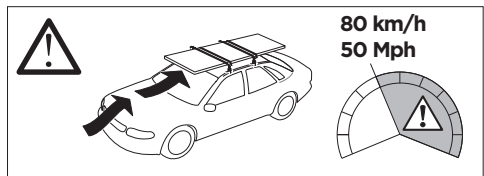

1

Kit 145010

VOLKSWAGEN Golf (Mk. VII), 3-dr Hatchback, 13-19 / *15-19

VOLKSWAGEN Golf (Mk. VII), 5-dr Hatchback, 13-19 / *15-19

VOLKSWAGEN e-Golf, 5-dr Hatchback, 15-

*North America

ISO 11154-E

Bring your life

thule.com

5560248001