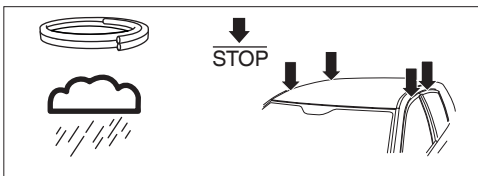

1

Kit 145010

VOLKSWAGEN Golf (Mk. VII), 3-dr Hatchback, 13-19 / *15-19

VOLKSWAGEN Golf (Mk. VII), 5-dr Hatchback, 13-19 / *15-19

VOLKSWAGEN e-Golf, 5-dr Hatchback, 15-

*North America

ISO 11154-E

Bring your life

thule.com

5560248001