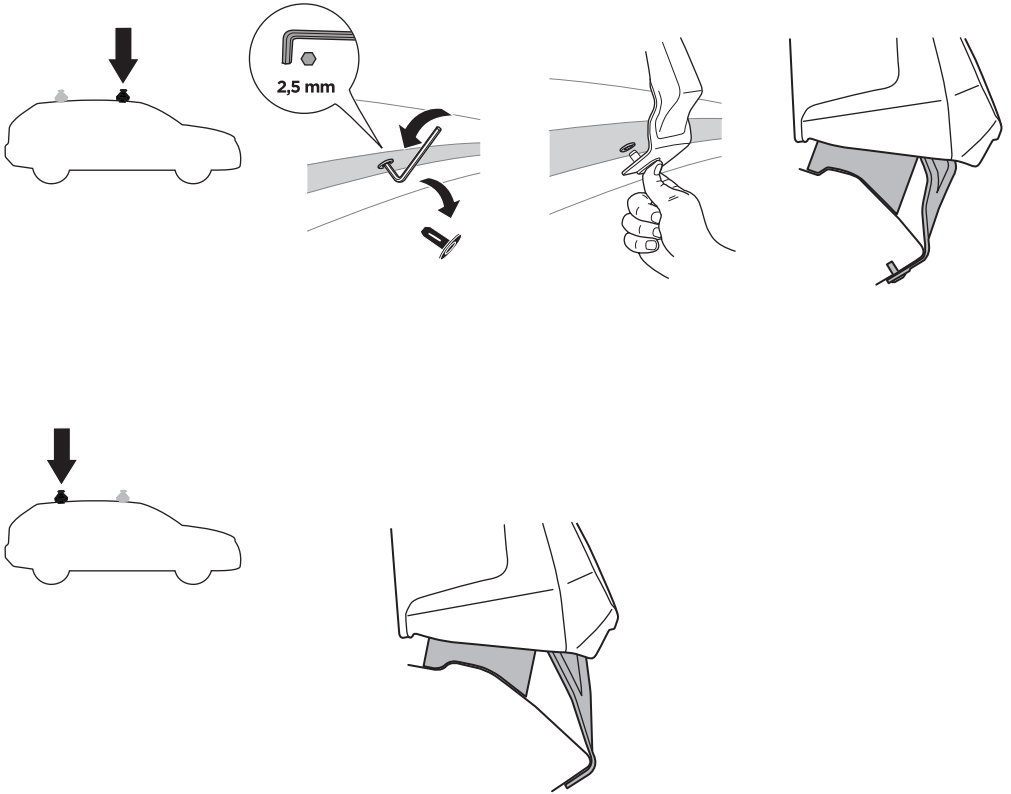

VOLKSWAGEN Golf (Mk. VII), 5-dr Hatchback, 13-19 / *15-19
VOLKSWAGEN e-Golf, 5-dr Hatchback, 15-