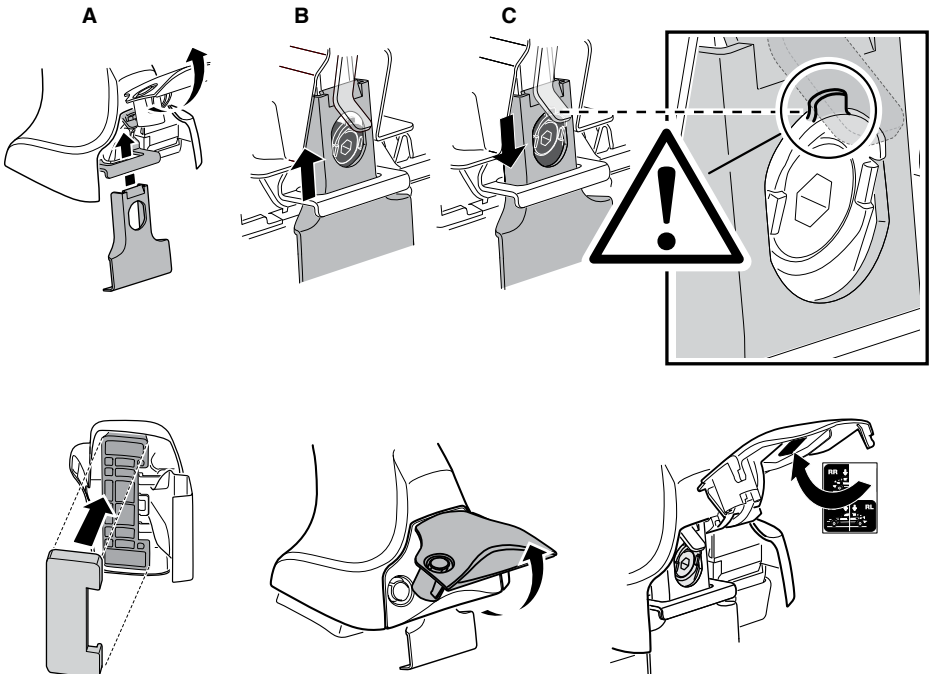

5

BUICK Excelle, 5-dr Hatchback, 04-08

BUICK Excelle, 4-dr Sedan, 04-08

CHEVROLET Lacetti, 5-dr Hatchback, 04-08

CHEVROLET Nubira III, 4-dr Sedan, 04-08

CHEVROLET Optra, 5-dr Hatchback, 04-08

CHEVROLET Optra, 4-dr Sedan, 04-08

DAEWOO Lacetti, 5-dr Hatchback, 04-08

DAEWOO Lacetti, 4-dr Sedan, 04-08

DAEWOO Nubira III, 4-dr Sedan, 04-08

HOLDEN Viva, 5-dr Hatchback, 04-08

HOLDEN Viva, 4-dr Sedan, 04-08