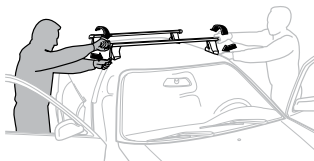

7

GB/US Tighten alternately
D Die Schrauben abwechselnd anziehen
F Serrer alternativement chaque côté
NL Afwisselend aan de linker- en de rechterkant aandraaien
I Alternare il serraggio delle viti
E Apertar alternativamente
PT Aperte alternadamente
S Dra åt växelvis
FIN Kierrä vuorotellen
EST Pinguldage vaheldumisi
LAT Pieļieciet pamišus
LIT Užsukinėkite pakaitomis
PL Śruby dokręcaj naprzemiennie
RU Затягивайте попеременно

CZ Pokręťta bagażnika dokręcaj dokręcaj naprzemiennie.
SK Dofahajte striedavo
SLO Privijajte izmenično.
HR Naizmjerno zategnite
HU Egymástól függetlenül szorítandó
GR Σφιγίγτες εναλλάξ
TR Dönüşümlü sıkın

中文 交替拧紧

한국어 번갈아 가며 조이십시오.

日本語 交互に締め付けてください。

ไทย ชันในแบบสลับ