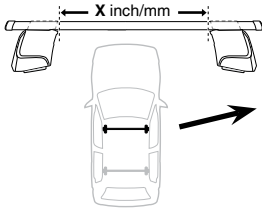

4

3

480 Traverse

(North America)

	X inch	X mm
BUICK Excelle, 5-dr Hatchback, 04-08	37 1/2"	951 mm
BUICK Excelle, 4-dr Sedan, 04-08	37 1/2"	951 mm
CHEVROLET Lacetti, 5-dr Hatchback, 04-08	37 1/2"	951 mm
CHEVROLET Nubira III, 4-dr Sedan, 04-08	37 1/2"	951 mm
CHEVROLET Optra, 5-dr Hatchback, 04-08	37 1/2"	951 mm
CHEVROLET Optra, 4-dr Sedan, 04-08	37 1/2"	951 mm
DAEWOO Lacetti, 5-dr Hatchback, 04-08	37 1/2"	951 mm
DAEWOO Lacetti, 4-dr Sedan, 04-08	37 1/2"	951 mm
DAEWOO Nubira III, 4-dr Sedan, 04-08	37 1/2"	951 mm
HOLDEN Viva, 5-dr Hatchback, 04-08	37 1/2"	951 mm
HOLDEN Viva, 4-dr Sedan, 04-08	37 1/2"	951 mm

	Y inch	Y mm
BUICK Excelle, 5-dr Hatchback, 04-08	36 1/4"	921 mm
BUICK Excelle, 4-dr Sedan, 04-08	36 5/8"	931 mm
CHEVROLET Lacetti, 5-dr Hatchback, 04-08	36 1/4"	921 mm
CHEVROLET Nubira III, 4-dr Sedan, 04-08	36 5/8"	931 mm
CHEVROLET Optra, 5-dr Hatchback, 04-08	36 1/4"	921 mm
CHEVROLET Optra, 4-dr Sedan, 04-08	36 5/8"	931 mm
DAEWOO Lacetti, 5-dr Hatchback, 04-08	36 1/4"	921 mm
DAEWOO Lacetti, 4-dr Sedan, 04-08	36 5/8"	931 mm
DAEWOO Nubira III, 4-dr Sedan, 04-08	36 5/8"	931 mm
HOLDEN Viva, 5-dr Hatchback, 04-08	36 1/4"	921 mm
HOLDEN Viva, 4-dr Sedan, 04-08	36 5/8"	931 mm