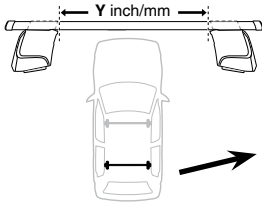

4

3

480 Traverse

(North America)

	X inch	X mm
BUICK Excelle, 5-dr Hatchback, 04-08	37 1/2"	951 mm
BUICK Excelle, 4-dr Sedan, 04-08	37 1/2"	951 mm
CHEVROLET Lacetti, 5-dr Hatchback, 04-08	37 1/2"	951 mm
CHEVROLET Nubira III, 4-dr Sedan, 04-08	37 1/2"	951 mm
CHEVROLET Optra, 5-dr Hatchback, 04-08	37 1/2"	951 mm
CHEVROLET Optra, 4-dr Sedan, 04-08	37 1/2"	951 mm
DAEWOO Lacetti, 5-dr Hatchback, 04-08	37 1/2"	951 mm
DAEWOO Lacetti, 4-dr Sedan, 04-08	37 1/2"	951 mm
DAEWOO Nubira III, 4-dr Sedan, 04-08	37 1/2"	951 mm
HOLDEN Viva, 5-dr Hatchback, 04-08	37 1/2"	951 mm
HOLDEN Viva, 4-dr Sedan, 04-08	37 1/2"	951 mm

	Y inch	Y mm
BUICK Excelle, 5-dr Hatchback, 04-08	36 1/4"	921 mm
BUICK Excelle, 4-dr Sedan, 04-08	36 5/8"	931 mm
CHEVROLET Lacetti, 5-dr Hatchback, 04-08	36 1/4"	921 mm
CHEVROLET Nubira III, 4-dr Sedan, 04-08	36 5/8"	931 mm
CHEVROLET Optra, 5-dr Hatchback, 04-08	36 1/4"	921 mm
CHEVROLET Optra, 4-dr Sedan, 04-08	36 5/8"	931 mm
DAEWOO Lacetti, 5-dr Hatchback, 04-08	36 1/4"	921 mm
DAEWOO Lacetti, 4-dr Sedan, 04-08	36 5/8"	931 mm
DAEWOO Nubira III, 4-dr Sedan, 04-08	36 5/8"	931 mm
HOLDEN Viva, 5-dr Hatchback, 04-08	36 1/4"	921 mm
HOLDEN Viva, 4-dr Sedan, 04-08	36 5/8"	931 mm