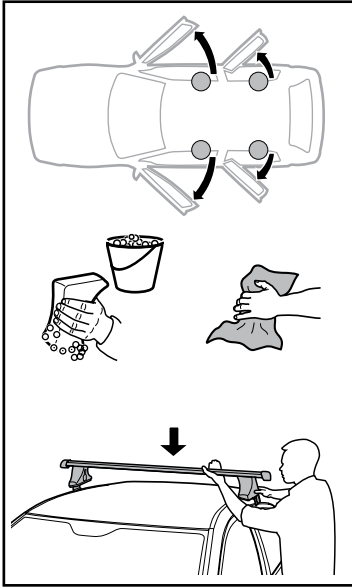

DAEWOO Lacetti, 5-dr Hatchback, 04-08

DAEWOO Lacetti, 4-dr Sedan, 04-08

DAEWOO Nubira III, 4-dr Sedan, 04-08

HOLDEN Viva, 5-dr Hatchback, 04-08

HOLDEN Viva, 4-dr Sedan, 04-08

6

	X mm	Y mm	X inch	Y inch
BUICK Excelle, 5-dr Hatchback, 04-08	250 mm	650 mm	9 ⁷ / ₈ "	25 ⁵ / ₈ "
BUICK Excelle, 4-dr Sedan, 04-08	250 mm	650 mm	9 ⁷ / ₈ "	25 ⁵ / ₈ "
CHEVROLET Lacetti, 5-dr Hatchback, 04-08	250 mm	650 mm	9 ⁷ / ₈ "	25 ⁵ / ₈ "
CHEVROLET Nubira III, 4-dr Sedan, 04-08	250 mm	650 mm	9 ⁷ / ₈ "	25 ⁵ / ₈ "
CHEVROLET Optra, 5-dr Hatchback, 04-08	250 mm	650 mm	9 ⁷ / ₈ "	25 ⁵ / ₈ "
CHEVROLET Optra, 4-dr Sedan, 04-08	250 mm	650 mm	9 ⁷ / ₈ "	25 ⁵ / ₈ "