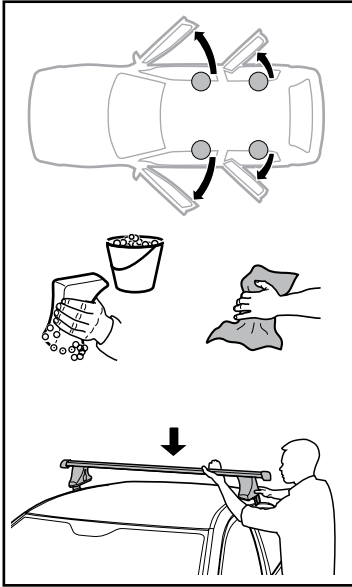

6

	X mm	Y mm	X inch	Y inch
DAEWOO Lacetti, 5-dr Hatchback, 04-08	250 mm	650 mm	9 ⁷/₈ "	25 ⁵/₈ "
DAEWOO Lacetti, 4-dr Sedan, 04-08	250 mm	650 mm	9 ⁷/₈ "	25 ⁵/₈ "
DAEWOO Nubira III, 4-dr Sedan, 04-08	250 mm	650 mm	9 ⁷/₈ "	25 ⁵/₈ "
HOLDEN Viva, 5-dr Hatchback, 04-08	250 mm	650 mm	9 ⁷/₈ "	25 ⁵/₈ "
HOLDEN Viva, 4-dr Sedan, 04-08	250 mm	650 mm	9 ⁷/₈ "	25 ⁵/₈ "