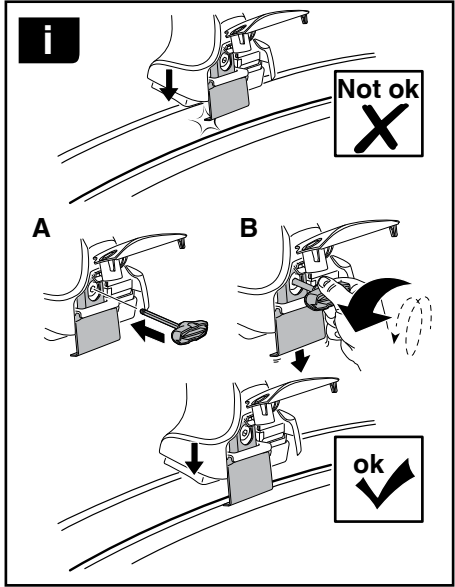

6

	X mm	Y mm	X inch	Y inch
DAEWOO Lacetti, 5-dr Hatchback, 04-08	250 mm	650 mm	9 ⁷ / ₈ "	25 ⁵ / ₈ "
DAEWOO Lacetti, 4-dr Sedan, 04-08	250 mm	650 mm	9 ⁷ / ₈ "	25 ⁵ / ₈ "
DAEWOO Nubira III, 4-dr Sedan, 04-08	250 mm	650 mm	9 ⁷ / ₈ "	25 ⁵ / ₈ "
HOLDEN Viva, 5-dr Hatchback, 04-08	250 mm	650 mm	9 ⁷ / ₈ "	25 ⁵ / ₈ "
HOLDEN Viva, 4-dr Sedan, 04-08	250 mm	650 mm	9 ⁷ / ₈ "	25 ⁵ / ₈ "