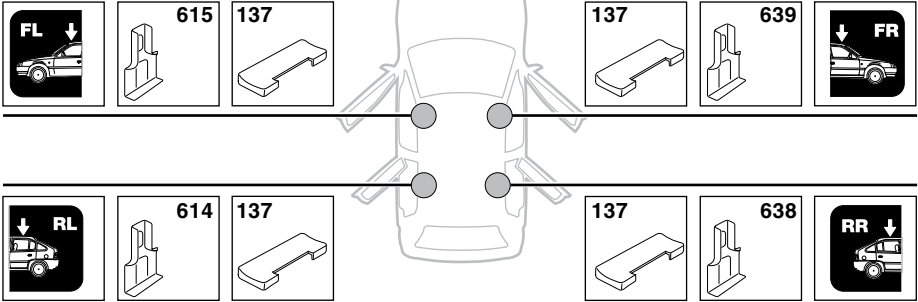

5

BUICK Excelle, 5-dr Hatchback, 04-08

BUICK Excelle, 4-dr Sedan, 04-08

CHEVROLET Lacetti, 5-dr Hatchback, 04-08

CHEVROLET Nubira III, 4-dr Sedan, 04-08

CHEVROLET Optra, 5-dr Hatchback, 04-08

CHEVROLET Optra, 4-dr Sedan, 04-08

DAEWOO Lacetti, 5-dr Hatchback, 04-08

DAEWOO Lacetti, 4-dr Sedan, 04-08

DAEWOO Nubira III, 4-dr Sedan, 04-08

HOLDEN Viva, 5-dr Hatchback, 04-08

HOLDEN Viva, 4-dr Sedan, 04-08