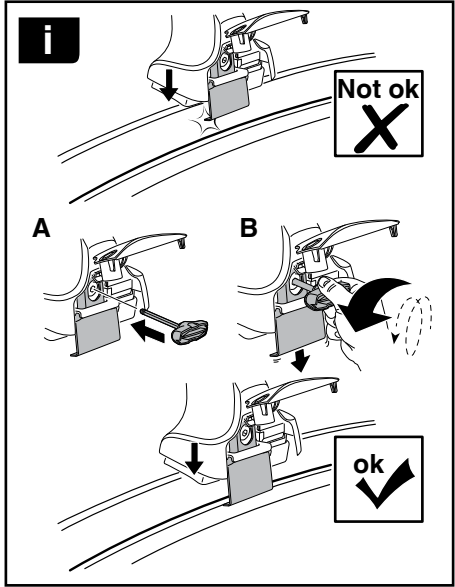

6

	X mm	Y mm	X inch	Y inch
BUICK Excelle, 5-dr Hatchback, 04-08	250 mm	650 mm	9 ⁷/₈ "	25 ⁵/₈ "
BUICK Excelle, 4-dr Sedan, 04-08	250 mm	650 mm	9 ⁷/₈ "	25 ⁵/₈ "
CHEVROLET Lacetti, 5-dr Hatchback, 04-08	250 mm	650 mm	9 ⁷/₈ "	25 ⁵/₈ "
CHEVROLET Nubira III, 4-dr Sedan, 04-08	250 mm	650 mm	9 ⁷/₈ "	25 ⁵/₈ "
CHEVROLET Optra, 5-dr Hatchback, 04-08	250 mm	650 mm	9 ⁷/₈ "	25 ⁵/₈ "
CHEVROLET Optra, 4-dr Sedan, 04-08	250 mm	650 mm	9 ⁷/₈ "	25 ⁵/₈ "