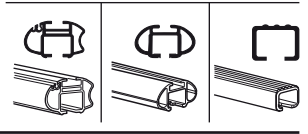

Kit 1322

FORD Fiesta, 3-dr Hatchback, 03-05, 06-08

480R
754