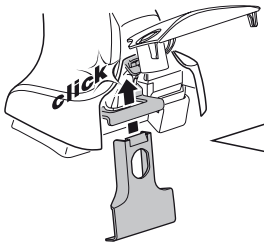

4

FORD Fiesta, 3-dr Hatchback, 03-05, 06-08