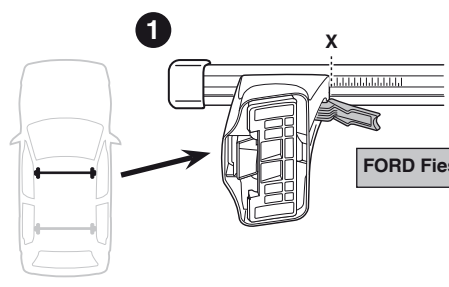

3

FORD Fiesta, 3-dr Hatchback, 03-05, 06-08	X 33,5