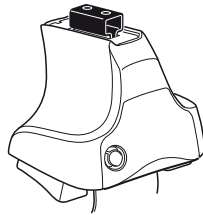

Kit 1322

FORD Fiesta, 3-dr Hatchback, 03-05, 06-08

480R
754