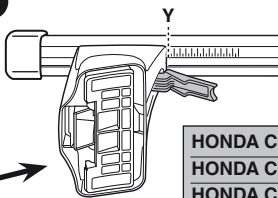

X
HONDA Civic, 3-dr Hatchback, 02-03, 04-05	28
HONDA Civic, 5-dr Hatchback, 01-03, 04-05 (EUR)	32
HONDA Civic, 5-dr Hatchback, 00-04 (JPN)	32
HONDA Stream, 5-dr MPV, 00-03, 04-06	32

1

2