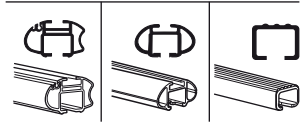

Kit 1228

HONDA Civic, 3-dr Hatchback, 02-03, 04-05

HONDA Civic, 5-dr Hatchback, 01-03, 04-05 (EUR)

HONDA Civic, 5-dr Hatchback, 00-04 (JPN)

HONDA Stream, 5-dr MPV, 00-03, 04-06

480R
754