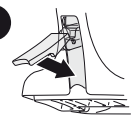

480R

480

1

2

	X inch	X mm
HONDA Civic, 3-dr Hatchback, 02-03, 04-05	36 ⁵/₈ "	931 mm
HONDA Civic, 5-dr Hatchback, 01-03, 04-05 (EUR)	38 ¹/₄ "	971 mm
HONDA Civic, 5-dr Hatchback, 00-04 (JPN)	38 ¹/₄ "	971 mm
HONDA Stream, 5-dr MPV, 00-03, 04-06	38 ¹/₄ "	971 mm

1

2

	Y inch	Y mm
HONDA Civic, 3-dr Hatchback, 02-03, 04-05	35 ¹/₂ "	901 mm
HONDA Civic, 5-dr Hatchback, 01-03, 04-05 (EUR)	37 "	941 mm
HONDA Civic, 5-dr Hatchback, 00-04 (JPN)	37 "	941 mm
HONDA Stream, 5-dr MPV, 00-03, 04-06	37 ⁵/₈ "	956 mm