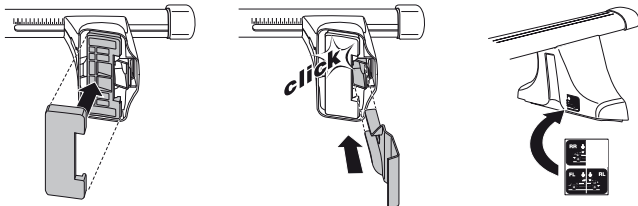

HONDA Civic, 5-dr Hatchback, 01-03, 04-05 (EUR)

HONDA Civic, 5-dr Hatchback, 00-04 (JPN)

HONDA Stream, 5-dr MPV, 00-03, 04-06