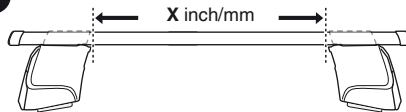

	X
HONDA Civic, 3-dr Hatchback, 02-03, 04-05	28
HONDA Civic, 5-dr Hatchback, 01-03, 04-05 (EUR)	32
HONDA Civic, 5-dr Hatchback, 00-04 (JPN)	32
HONDA Stream, 5-dr MPV, 00-03, 04-06	32

1

2

	Y
HONDA Civic, 3-dr Hatchback, 02-03, 04-05	25
HONDA Civic, 5-dr Hatchback, 01-03, 04-05 (EUR)	29
HONDA Civic, 5-dr Hatchback, 00-04 (JPN)	29
HONDA Stream, 5-dr MPV, 00-03, 04-06	30,5

480R

480

1

2

	X inch	X mm
HONDA Civic, 3-dr Hatchback, 02-03, 04-05	36 ⁵/₈ "	931 mm
HONDA Civic, 5-dr Hatchback, 01-03, 04-05 (EUR)	38 ¹/₄ "	971 mm
HONDA Civic, 5-dr Hatchback, 00-04 (JPN)	38 ¹/₄ "	971 mm
HONDA Stream, 5-dr MPV, 00-03, 04-06	38 ¹/₄ "	971 mm

1

2

	Y inch	Y mm
HONDA Civic, 3-dr Hatchback, 02-03, 04-05	35 ¹/₂ "	901 mm
HONDA Civic, 5-dr Hatchback, 01-03, 04-05 (EUR)	37 "	941 mm
HONDA Civic, 5-dr Hatchback, 00-04 (JPN)	37 "	941 mm
HONDA Stream, 5-dr MPV, 00-03, 04-06	37 ⁵/₈ "	956 mm