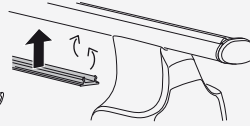

3

754

750

1

2

	X
HONDA Civic, 3-dr Hatchback, 02-03, 04-05	28
HONDA Civic, 5-dr Hatchback, 01-03, 04-05 (EUR)	32
HONDA Civic, 5-dr Hatchback, 00-04 (JPN)	32
HONDA Stream, 5-dr MPV, 00-03, 04-06	32

1

2

	Y
HONDA Civic, 3-dr Hatchback, 02-03, 04-05	25
HONDA Civic, 5-dr Hatchback, 01-03, 04-05 (EUR)	29
HONDA Civic, 5-dr Hatchback, 00-04 (JPN)	29
HONDA Stream, 5-dr MPV, 00-03, 04-06	30,5

480R

480

1

2

	X inch	X mm
HONDA Civic, 3-dr Hatchback, 02-03, 04-05	36 ⁵/₈ "	931 mm
HONDA Civic, 5-dr Hatchback, 01-03, 04-05 (EUR)	38 ¹/₄ "	971 mm
HONDA Civic, 5-dr Hatchback, 00-04 (JPN)	38 ¹/₄ "	971 mm
HONDA Stream, 5-dr MPV, 00-03, 04-06	38 ¹/₄ "	971 mm

1

2

	Y inch	Y mm
HONDA Civic, 3-dr Hatchback, 02-03, 04-05	35 ¹/₂ "	901 mm
HONDA Civic, 5-dr Hatchback, 01-03, 04-05 (EUR)	37 "	941 mm
HONDA Civic, 5-dr Hatchback, 00-04 (JPN)	37 "	941 mm
HONDA Stream, 5-dr MPV, 00-03, 04-06	37 ⁵/₈ "	956 mm