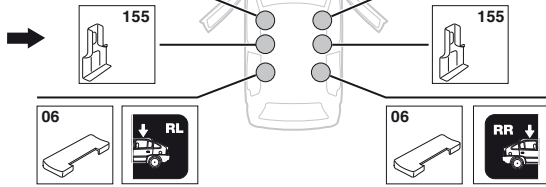

480R

480

1

2

	X inch	X mm
HONDA Civic, 3-dr Hatchback, 02-03, 04-05	36 ⁵/₈ "	931 mm
HONDA Civic, 5-dr Hatchback, 01-03, 04-05 (EUR)	38 ¹/₄ "	971 mm
HONDA Civic, 5-dr Hatchback, 00-04 (JPN)	38 ¹/₄ "	971 mm
HONDA Stream, 5-dr MPV, 00-03, 04-06	38 ¹/₄ "	971 mm

1

2

	Y inch	Y mm
HONDA Civic, 3-dr Hatchback, 02-03, 04-05	35 ¹/₂ "	901 mm
HONDA Civic, 5-dr Hatchback, 01-03, 04-05 (EUR)	37 "	941 mm
HONDA Civic, 5-dr Hatchback, 00-04 (JPN)	37 "	941 mm
HONDA Stream, 5-dr MPV, 00-03, 04-06	37 ⁵/₈ "	956 mm

4**HONDA Civic, 3-dr Hatchback, 02-03, 04-05****SRA****HONDA Civic, 5-dr Hatchback, 01-03, 04-05 (EUR)****HONDA Civic, 5-dr Hatchback, 00-04 (JPN)****HONDA Stream, 5-dr MPV, 00-03, 04-06**

5

	X mm	Y mm	X inch	Y inch
HONDA Civic, 3-dr Hatchback, 02-03, 04-05	240 mm	700 mm	9 1/2"	27 1/2"
HONDA Civic, 5-dr Hatchback, 01-03, 04-05 (EUR)	260 mm	705 mm	10 1/4"	27 3/4"
HONDA Civic, 5-dr Hatchback, 00-04 (JPN)	260 mm	705 mm	10 1/4"	27 3/4"
HONDA Stream, 5-dr MPV, 00-03, 04-06	400 mm	660 mm	15 3/4"	26"