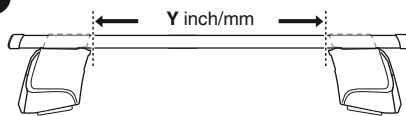

480R

480

1

2

	X inch	X mm
HONDA Civic, 3-dr Hatchback, 02-03, 04-05	36 ⁵/₈ "	931 mm
HONDA Civic, 5-dr Hatchback, 01-03, 04-05 (EUR)	38 ¹/₄ "	971 mm
HONDA Civic, 5-dr Hatchback, 00-04 (JPN)	38 ¹/₄ "	971 mm
HONDA Stream, 5-dr MPV, 00-03, 04-06	38 ¹/₄ "	971 mm

1

2

	Y inch	Y mm
HONDA Civic, 3-dr Hatchback, 02-03, 04-05	35 ¹/₂ "	901 mm
HONDA Civic, 5-dr Hatchback, 01-03, 04-05 (EUR)	37 "	941 mm
HONDA Civic, 5-dr Hatchback, 00-04 (JPN)	37 "	941 mm
HONDA Stream, 5-dr MPV, 00-03, 04-06	37 ⁵/₈ "	956 mm

4**HONDA Civic, 3-dr Hatchback, 02-03, 04-05****SRA****HONDA Civic, 5-dr Hatchback, 01-03, 04-05 (EUR)****HONDA Civic, 5-dr Hatchback, 00-04 (JPN)****HONDA Stream, 5-dr MPV, 00-03, 04-06**

5

	X mm	Y mm	X inch	Y inch
HONDA Civic, 3-dr Hatchback, 02-03, 04-05	240 mm	700 mm	9 1/2"	27 1/2"
HONDA Civic, 5-dr Hatchback, 01-03, 04-05 (EUR)	260 mm	705 mm	10 1/4"	27 3/4"
HONDA Civic, 5-dr Hatchback, 00-04 (JPN)	260 mm	705 mm	10 1/4"	27 3/4"
HONDA Stream, 5-dr MPV, 00-03, 04-06	400 mm	660 mm	15 3/4"	26"