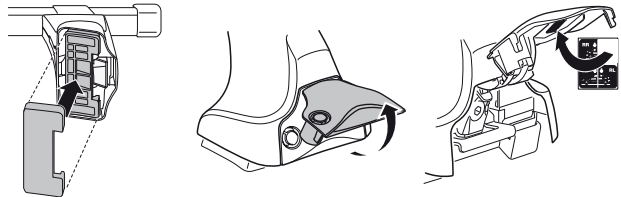

HONDA Civic, 5-dr Hatchback, 01-03, 04-05 (EUR)

HONDA Civic, 5-dr Hatchback, 00-04 (JPN)

HONDA Stream, 5-dr MPV, 00-03, 04-06