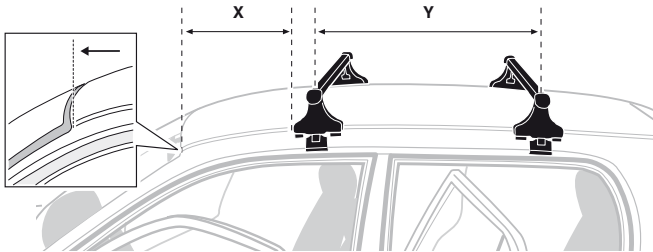

480R

480

1

2

	X inch	X mm
HONDA Civic, 3-dr Hatchback, 02-03, 04-05	36 ⁵/₈ "	931 mm
HONDA Civic, 5-dr Hatchback, 01-03, 04-05 (EUR)	38 ¹/₄ "	971 mm
HONDA Civic, 5-dr Hatchback, 00-04 (JPN)	38 ¹/₄ "	971 mm
HONDA Stream, 5-dr MPV, 00-03, 04-06	38 ¹/₄ "	971 mm

1

2

	Y inch	Y mm
HONDA Civic, 3-dr Hatchback, 02-03, 04-05	35 ¹/₂ "	901 mm
HONDA Civic, 5-dr Hatchback, 01-03, 04-05 (EUR)	37 "	941 mm
HONDA Civic, 5-dr Hatchback, 00-04 (JPN)	37 "	941 mm
HONDA Stream, 5-dr MPV, 00-03, 04-06	37 ⁵/₈ "	956 mm

4**HONDA Civic, 3-dr Hatchback, 02-03, 04-05****SRA****HONDA Civic, 5-dr Hatchback, 01-03, 04-05 (EUR)****HONDA Civic, 5-dr Hatchback, 00-04 (JPN)****HONDA Stream, 5-dr MPV, 00-03, 04-06**

5

	X mm	Y mm	X inch	Y inch
HONDA Civic, 3-dr Hatchback, 02-03, 04-05	240 mm	700 mm	9 1/2"	27 1/2"
HONDA Civic, 5-dr Hatchback, 01-03, 04-05 (EUR)	260 mm	705 mm	10 1/4"	27 3/4"
HONDA Civic, 5-dr Hatchback, 00-04 (JPN)	260 mm	705 mm	10 1/4"	27 3/4"
HONDA Stream, 5-dr MPV, 00-03, 04-06	400 mm	660 mm	15 3/4"	26"