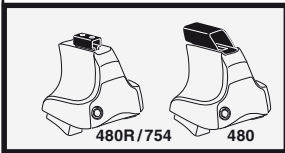

HONDA Civic, 5-dr Hatchback, 01-03, 04-05 (EUR)

HONDA Civic, 5-dr Hatchback, 00-04 (JPN)

HONDA Stream, 5-dr MPV, 00-03, 04-06