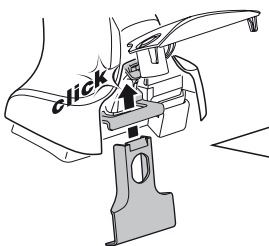

HONDA Civic, 5-dr Hatchback, 01-03, 04-05 (EUR)

HONDA Civic, 5-dr Hatchback, 00-04 (JPN)

HONDA Stream, 5-dr MPV, 00-03, 04-06