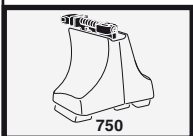

480R

480

1

2

	X inch	X mm
HONDA Civic, 3-dr Hatchback, 02-03, 04-05	36 ⁵/₈ "	931 mm
HONDA Civic, 5-dr Hatchback, 01-03, 04-05 (EUR)	38 ¹/₄ "	971 mm
HONDA Civic, 5-dr Hatchback, 00-04 (JPN)	38 ¹/₄ "	971 mm
HONDA Stream, 5-dr MPV, 00-03, 04-06	38 ¹/₄ "	971 mm

1

2

	Y inch	Y mm
HONDA Civic, 3-dr Hatchback, 02-03, 04-05	35 ¹/₂ "	901 mm
HONDA Civic, 5-dr Hatchback, 01-03, 04-05 (EUR)	37 "	941 mm
HONDA Civic, 5-dr Hatchback, 00-04 (JPN)	37 "	941 mm
HONDA Stream, 5-dr MPV, 00-03, 04-06	37 ⁵/₈ "	956 mm

4**HONDA Civic, 3-dr Hatchback, 02-03, 04-05****SRA****HONDA Civic, 5-dr Hatchback, 01-03, 04-05 (EUR)****HONDA Civic, 5-dr Hatchback, 00-04 (JPN)****HONDA Stream, 5-dr MPV, 00-03, 04-06**

5

	X mm	Y mm	X inch	Y inch
HONDA Civic, 3-dr Hatchback, 02-03, 04-05	240 mm	700 mm	9 1/2"	27 1/2"
HONDA Civic, 5-dr Hatchback, 01-03, 04-05 (EUR)	260 mm	705 mm	10 1/4"	27 3/4"
HONDA Civic, 5-dr Hatchback, 00-04 (JPN)	260 mm	705 mm	10 1/4"	27 3/4"
HONDA Stream, 5-dr MPV, 00-03, 04-06	400 mm	660 mm	15 3/4"	26"