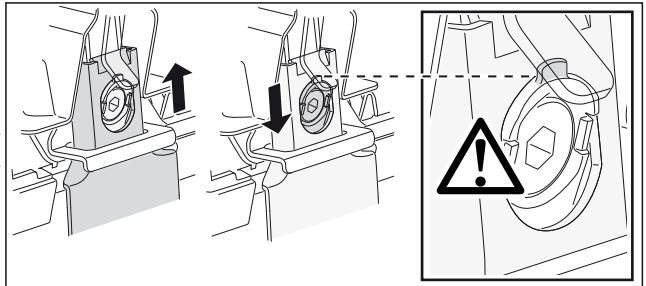

HONDA Civic, 5-dr Hatchback, 01-03, 04-05 (EUR)

HONDA Civic, 5-dr Hatchback, 00-04 (JPN)

HONDA Stream, 5-dr MPV, 00-03, 04-06