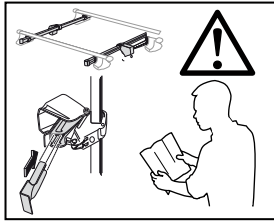

4

HONDA Civic, 3-dr Hatchback, 02-03, 04-05

SRA

HONDA Civic, 5-dr Hatchback, 01-03, 04-05 (EUR)

HONDA Civic, 5-dr Hatchback, 00-04 (JPN)

HONDA Stream, 5-dr MPV, 00-03, 04-06