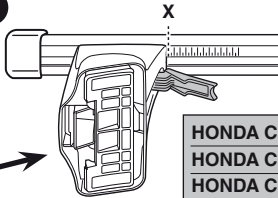

3

754

750

1

2

	X
HONDA Civic, 3-dr Hatchback, 02-03, 04-05	28
HONDA Civic, 5-dr Hatchback, 01-03, 04-05 (EUR)	32
HONDA Civic, 5-dr Hatchback, 00-04 (JPN)	32
HONDA Stream, 5-dr MPV, 00-03, 04-06	32

1

2

	Y
HONDA Civic, 3-dr Hatchback, 02-03, 04-05	25
HONDA Civic, 5-dr Hatchback, 01-03, 04-05 (EUR)	29
HONDA Civic, 5-dr Hatchback, 00-04 (JPN)	29
HONDA Stream, 5-dr MPV, 00-03, 04-06	30,5

480R

480

1

2

	X inch	X mm
HONDA Civic, 3-dr Hatchback, 02-03, 04-05	36 ⁵/₈ "	931 mm
HONDA Civic, 5-dr Hatchback, 01-03, 04-05 (EUR)	38 ¹/₄ "	971 mm
HONDA Civic, 5-dr Hatchback, 00-04 (JPN)	38 ¹/₄ "	971 mm
HONDA Stream, 5-dr MPV, 00-03, 04-06	38 ¹/₄ "	971 mm

1

2

	Y inch	Y mm
HONDA Civic, 3-dr Hatchback, 02-03, 04-05	35 ¹/₂ "	901 mm
HONDA Civic, 5-dr Hatchback, 01-03, 04-05 (EUR)	37 "	941 mm
HONDA Civic, 5-dr Hatchback, 00-04 (JPN)	37 "	941 mm
HONDA Stream, 5-dr MPV, 00-03, 04-06	37 ⁵/₈ "	956 mm