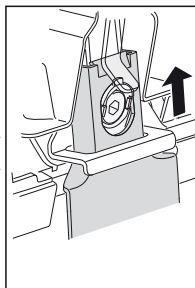

NISSAN Almera Tino, 5-dr MPV, 99-01

TOYOTA Corolla, 5-dr Liftback, 93-97

TOYOTA Sprinter Cielo, 5-dr Hatchback, 93-97

5

	X mm	Y mm	X inch	Y inch
HYUNDAI Elantra , 4-dr Sedan, 96-99	120 mm	650 mm	4 ³ / ₄ "	25 ⁵ / ₈ "
HYUNDAI Elantra , 5-dr Hatchback, 96-99	120 mm	650 mm	4 ³ / ₄ "	25 ⁵ / ₈ "
HYUNDAI Elantra , 5-dr Estate, 96-99	120 mm	650 mm	4 ³ / ₄ "	25 ⁵ / ₈ "
HYUNDAI Lantra , 4-dr Sedan, 96-99	120 mm	650 mm	4 ³ / ₄ "	25 ⁵ / ₈ "
HYUNDAI Lantra , 5-dr Hatchback, 96-99	120 mm	650 mm	4 ³ / ₄ "	25 ⁵ / ₈ "
HYUNDAI Lantra , 5-dr Estate, 96-99	120 mm	650 mm	4 ³ / ₄ "	25 ⁵ / ₈ "
NISSAN Almera Tino , 5-dr MPV, 99-01	400 mm	700 mm	15 ³ / ₄ "	27 ¹ / ₂ "
TOYOTA Corolla , 5-dr Liftback, 93-97	220 mm	700 mm	8 ⁵ / ₈ "	27 ¹ / ₂ "
TOYOTA Sprinter Cielo , 5-dr Hatchback, 93-97	220 mm	700 mm	8 ⁵ / ₈ "	27 ¹ / ₂ "