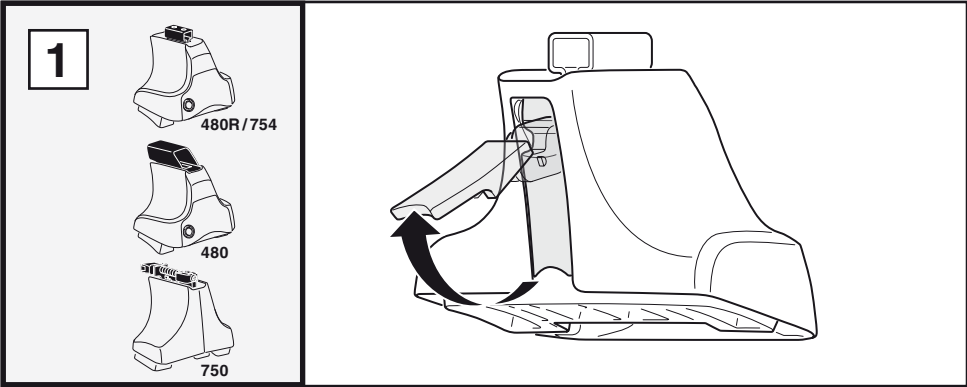

NISSAN Almera Tino, 5-dr MPV, 99-01

TOYOTA Corolla, 5-dr Liftback, 93-97

TOYOTA Sprinter Cielo, 5-dr Hatchback, 93-97

480R
754

480

750

THULE[®]
SWEDEN

3