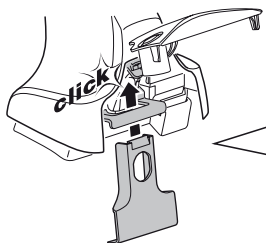

NISSAN Almera Tino, 5-dr MPV, 99-01

TOYOTA Corolla, 5-dr Liftback, 93-97

TOYOTA Sprinter Cielo, 5-dr Hatchback, 93-97

5

	X mm	Y mm	X inch	Y inch
HYUNDAI Elantra , 4-dr Sedan, 96-99	120 mm	650 mm	4 ³ / ₄ "	25 ⁵ / ₈ "
HYUNDAI Elantra , 5-dr Hatchback, 96-99	120 mm	650 mm	4 ³ / ₄ "	25 ⁵ / ₈ "
HYUNDAI Elantra , 5-dr Estate, 96-99	120 mm	650 mm	4 ³ / ₄ "	25 ⁵ / ₈ "
HYUNDAI Lantra , 4-dr Sedan, 96-99	120 mm	650 mm	4 ³ / ₄ "	25 ⁵ / ₈ "
HYUNDAI Lantra , 5-dr Hatchback, 96-99	120 mm	650 mm	4 ³ / ₄ "	25 ⁵ / ₈ "
HYUNDAI Lantra , 5-dr Estate, 96-99	120 mm	650 mm	4 ³ / ₄ "	25 ⁵ / ₈ "
NISSAN Almera Tino , 5-dr MPV, 99-01	400 mm	700 mm	15 ³ / ₄ "	27 ¹ / ₂ "
TOYOTA Corolla , 5-dr Liftback, 93-97	220 mm	700 mm	8 ⁵ / ₈ "	27 ¹ / ₂ "
TOYOTA Sprinter Cielo , 5-dr Hatchback, 93-97	220 mm	700 mm	8 ⁵ / ₈ "	27 ¹ / ₂ "