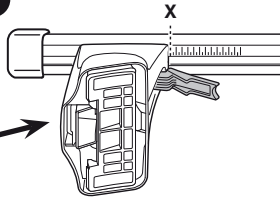

3

1

2

	X
HYUNDAI Elantra, 4-dr Sedan, 96-99	25
HYUNDAI Elantra, 5-dr Hatchback, 96-99	25
HYUNDAI Elantra, 5-dr Estate, 96-99	25
HYUNDAI Lantra, 4-dr Sedan, 96-99	25
HYUNDAI Lantra, 5-dr Hatchback, 96-99	25
HYUNDAI Lantra, 5-dr Estate, 96-99	25
NISSAN Almera Tino, 5-dr MPV, 99-01	31
TOYOTA Corolla, 5-dr Liftback, 93-97	24,5
TOYOTA Sprinter Cielo, 5-dr Hatchback, 93-97	24,5

1

2

	Y
HYUNDAI Elantra, 4-dr Sedan, 96-99	23
HYUNDAI Elantra, 5-dr Hatchback, 96-99	23
HYUNDAI Elantra, 5-dr Estate, 96-99	23
HYUNDAI Lantra, 4-dr Sedan, 96-99	23
HYUNDAI Lantra, 5-dr Hatchback, 96-99	23
HYUNDAI Lantra, 5-dr Estate, 96-99	23
NISSAN Almera Tino, 5-dr MPV, 99-01	29
TOYOTA Corolla, 5-dr Liftback, 93-97	24,5
TOYOTA Sprinter Cielo, 5-dr Hatchback, 93-97	24,5