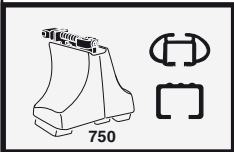

6

480R/754

480

750