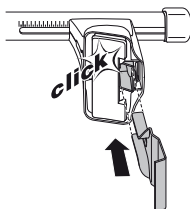

NISSAN Almera Tino, 5-dr MPV, 99-01

TOYOTA Corolla, 5-dr Liftback, 93-97

TOYOTA Sprinter Cielo, 5-dr Hatchback, 93-97

5

	X mm	Y mm	X inch	Y inch
HYUNDAI Elantra , 4-dr Sedan, 96-99	120 mm	650 mm	4 ³ / ₄ "	25 ⁵ / ₈ "
HYUNDAI Elantra , 5-dr Hatchback, 96-99	120 mm	650 mm	4 ³ / ₄ "	25 ⁵ / ₈ "
HYUNDAI Elantra , 5-dr Estate, 96-99	120 mm	650 mm	4 ³ / ₄ "	25 ⁵ / ₈ "
HYUNDAI Lantra , 4-dr Sedan, 96-99	120 mm	650 mm	4 ³ / ₄ "	25 ⁵ / ₈ "
HYUNDAI Lantra , 5-dr Hatchback, 96-99	120 mm	650 mm	4 ³ / ₄ "	25 ⁵ / ₈ "
HYUNDAI Lantra , 5-dr Estate, 96-99	120 mm	650 mm	4 ³ / ₄ "	25 ⁵ / ₈ "
NISSAN Almera Tino , 5-dr MPV, 99-01	400 mm	700 mm	15 ³ / ₄ "	27 ¹ / ₂ "
TOYOTA Corolla , 5-dr Liftback, 93-97	220 mm	700 mm	8 ⁵ / ₈ "	27 ¹ / ₂ "
TOYOTA Sprinter Cielo , 5-dr Hatchback, 93-97	220 mm	700 mm	8 ⁵ / ₈ "	27 ¹ / ₂ "