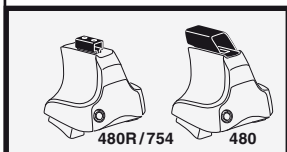

	Y inch	Y mm
HYUNDAI Elantra , 4-dr Sedan, 96-99	34 ⁵ / ₈ "	881 mm
HYUNDAI Elantra , 5-dr Hatchback, 96-99	34 ⁵ / ₈ "	881 mm
HYUNDAI Elantra , 5-dr Estate, 96-99	34 ⁵ / ₈ "	881 mm
HYUNDAI Lantra , 4-dr Sedan, 96-99	34 ⁵ / ₈ "	881 mm
HYUNDAI Lantra , 5-dr Hatchback, 96-99	34 ⁵ / ₈ "	881 mm
HYUNDAI Lantra , 5-dr Estate, 96-99	34 ⁵ / ₈ "	881 mm
NISSAN Almera Tino , 5-dr MPV, 99-01	37 "	941 mm
TOYOTA Corolla , 5-dr Liftback, 93-97	35 ¹ / ₄ "	896 mm
TOYOTA Sprinter Cielo , 5-dr Hatchback, 93-97	35 ¹ / ₄ "	896 mm

NISSAN Almera Tino, 5-dr MPV, 99-01

TOYOTA Corolla, 5-dr Liftback, 93-97

TOYOTA Sprinter Cielo, 5-dr Hatchback, 93-97

5

	X mm	Y mm	X inch	Y inch
HYUNDAI Elantra , 4-dr Sedan, 96-99	120 mm	650 mm	4 ³ / ₄ "	25 ⁵ / ₈ "
HYUNDAI Elantra , 5-dr Hatchback, 96-99	120 mm	650 mm	4 ³ / ₄ "	25 ⁵ / ₈ "
HYUNDAI Elantra , 5-dr Estate, 96-99	120 mm	650 mm	4 ³ / ₄ "	25 ⁵ / ₈ "
HYUNDAI Lantra , 4-dr Sedan, 96-99	120 mm	650 mm	4 ³ / ₄ "	25 ⁵ / ₈ "
HYUNDAI Lantra , 5-dr Hatchback, 96-99	120 mm	650 mm	4 ³ / ₄ "	25 ⁵ / ₈ "
HYUNDAI Lantra , 5-dr Estate, 96-99	120 mm	650 mm	4 ³ / ₄ "	25 ⁵ / ₈ "
NISSAN Almera Tino , 5-dr MPV, 99-01	400 mm	700 mm	15 ³ / ₄ "	27 ¹ / ₂ "
TOYOTA Corolla , 5-dr Liftback, 93-97	220 mm	700 mm	8 ⁵ / ₈ "	27 ¹ / ₂ "
TOYOTA Sprinter Cielo , 5-dr Hatchback, 93-97	220 mm	700 mm	8 ⁵ / ₈ "	27 ¹ / ₂ "