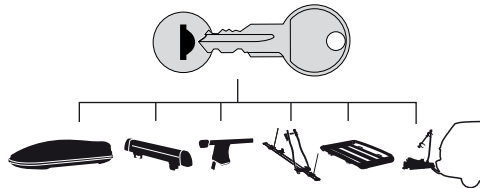

THULE
SWEDEN
**ONE
KEY
SYSTEM**

- 544 (x4)
- 596 (x6)
- 588 (x8)
- NA 510 (x10)
- EUR 452 (x12)
- ASIA