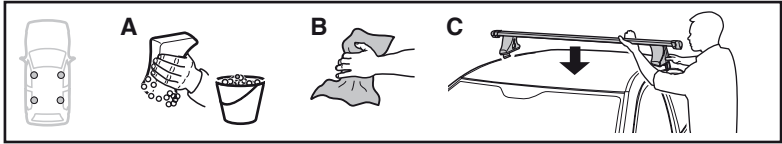

NISSAN Almera Tino, 5-dr MPV, 99-01

TOYOTA Corolla, 5-dr Liftback, 93-97

TOYOTA Sprinter Cielo, 5-dr Hatchback, 93-97

5

	X mm	Y mm	X inch	Y inch
HYUNDAI Elantra , 4-dr Sedan, 96-99	120 mm	650 mm	4 ³ / ₄ "	25 ⁵ / ₈ "
HYUNDAI Elantra , 5-dr Hatchback, 96-99	120 mm	650 mm	4 ³ / ₄ "	25 ⁵ / ₈ "
HYUNDAI Elantra , 5-dr Estate, 96-99	120 mm	650 mm	4 ³ / ₄ "	25 ⁵ / ₈ "
HYUNDAI Lantra , 4-dr Sedan, 96-99	120 mm	650 mm	4 ³ / ₄ "	25 ⁵ / ₈ "
HYUNDAI Lantra , 5-dr Hatchback, 96-99	120 mm	650 mm	4 ³ / ₄ "	25 ⁵ / ₈ "
HYUNDAI Lantra , 5-dr Estate, 96-99	120 mm	650 mm	4 ³ / ₄ "	25 ⁵ / ₈ "
NISSAN Almera Tino , 5-dr MPV, 99-01	400 mm	700 mm	15 ³ / ₄ "	27 ¹ / ₂ "
TOYOTA Corolla , 5-dr Liftback, 93-97	220 mm	700 mm	8 ⁵ / ₈ "	27 ¹ / ₂ "
TOYOTA Sprinter Cielo , 5-dr Hatchback, 93-97	220 mm	700 mm	8 ⁵ / ₈ "	27 ¹ / ₂ "