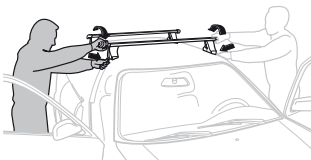

NISSAN Almera Tino, 5-dr MPV, 99-01

TOYOTA Corolla, 5-dr Liftback, 93-97

TOYOTA Sprinter Cielo, 5-dr Hatchback, 93-97

5

	X mm	Y mm	X inch	Y inch
HYUNDAI Elantra , 4-dr Sedan, 96-99	120 mm	650 mm	4 ³ / ₄ "	25 ⁵ / ₈ "
HYUNDAI Elantra , 5-dr Hatchback, 96-99	120 mm	650 mm	4 ³ / ₄ "	25 ⁵ / ₈ "
HYUNDAI Elantra , 5-dr Estate, 96-99	120 mm	650 mm	4 ³ / ₄ "	25 ⁵ / ₈ "
HYUNDAI Lantra , 4-dr Sedan, 96-99	120 mm	650 mm	4 ³ / ₄ "	25 ⁵ / ₈ "
HYUNDAI Lantra , 5-dr Hatchback, 96-99	120 mm	650 mm	4 ³ / ₄ "	25 ⁵ / ₈ "
HYUNDAI Lantra , 5-dr Estate, 96-99	120 mm	650 mm	4 ³ / ₄ "	25 ⁵ / ₈ "
NISSAN Almera Tino , 5-dr MPV, 99-01	400 mm	700 mm	15 ³ / ₄ "	27 ¹ / ₂ "
TOYOTA Corolla , 5-dr Liftback, 93-97	220 mm	700 mm	8 ⁵ / ₈ "	27 ¹ / ₂ "
TOYOTA Sprinter Cielo , 5-dr Hatchback, 93-97	220 mm	700 mm	8 ⁵ / ₈ "	27 ¹ / ₂ "