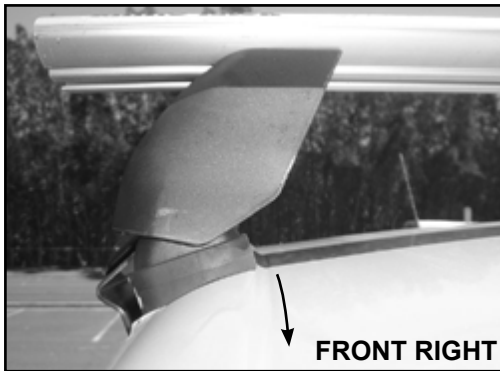

Measurement A: CENTRE of door jamb to CENTRE arrow of leg foot plate.

Measurement B: CENTRE of Front leg foot plate arrow to CENTRE of Rear leg foot plate arrow.

Carrying capacity: Roof rack is rated to 75kg. Please refer to manufacturers handbook for your vehicles maximum roof load capacity. Always use the lower of the two figures.

If your vehicle is not listed on this fitting instruction please refer to your countries Rhino-Rack web site for the latest information.

VEHICLE	Date	Measurement A	Measurement B	Load Rating (includes racks 5kg/ 11lbs)
Renault Clio X98 5dr hatch (incl. Renault Sport)	13-	295mm / 11,5/8"	705mm / 27,3/4"	75kg / 165lbs