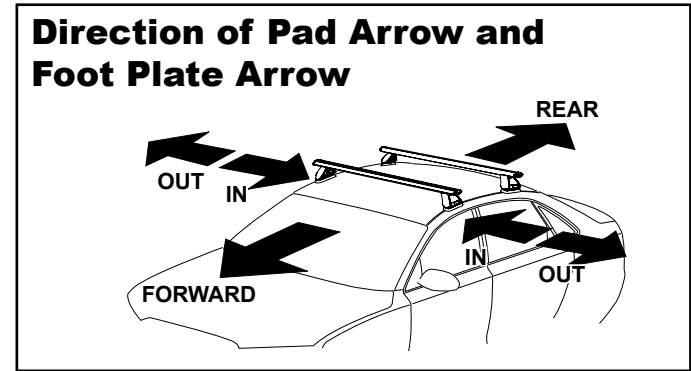

Measurement A: CENTRE of door jamb to CENTRE arrow of leg foot plate.

Measurement B: CENTRE of Front leg foot plate arrow to CENTRE of Rear leg foot plate arrow.

Carrying capacity: Roof rack is rated to 75kg. Please refer to manufacturers handbook for your vehicles maximum roof load capacity. Always use the lower of the two figures.

If your vehicle is not listed on this fitting instruction please refer to your countries Rhino-Rack web site for the latest information.

VEHICLE	Date	Measurement A	Measurement B	Load Rating (includes racks 5kg/ 11lbs)
Renault Clio X98 5dr hatch (incl. Renault Sport)	13-	295mm / 11,5/8"	705mm / 27,3/4"	75kg / 165lbs