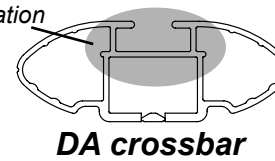

IDENTIFICATION CHART

Vehicle	Date	Crossbar	FRONT CROSSBAR						REAR CROSSBAR					
			Front Right Pad/ Clamp	Front Left Pad/ Clamp	Measurement strip length per side	Measurement strip length per side	Measurement Distance (x)	Foot plate arrow direction	Rear Right Pad/ Clamp	Rear Left Pad/ Clamp	Measurement strip length per side	Measurement strip length per side	Measurement Distance (x)	Foot plate arrow direction
Renault Clio X98 5dr hatch (incl. Renault Sport)	13-	1260mm	M504 SUB0572	M503 SUB0572	167mm	54mm	982mm / 38,21/32"	OUT	142612 SUB0573	142612 SUB0573	131mm	18mm	910mm / 35,53/64"	OUT
			Pad Arrow OUT						Pad Arrow REAR					

Measurement A: CENTRE of door jamb to CENTRE arrow of leg foot plate.

Measurement B: CENTRE of Front leg foot plate arrow to CENTRE of Rear leg foot plate arrow.

Carrying capacity: Roof rack is rated to 75kg. Please refer to manufacturers handbook for your vehicles maximum roof load capacity. Always use the lower of the two figures.

If your vehicle is not listed on this fitting instruction please refer to your countries Rhino-Rack web site for the latest information.

VEHICLE	Date	Measurement A	Measurement B	Load Rating (includes racks 5kg/ 11lbs)
Renault Clio X98 5dr hatch (incl. Renault Sport)	13-	295mm / 11,5/8"	705mm / 27,3/4"	75kg / 165lbs