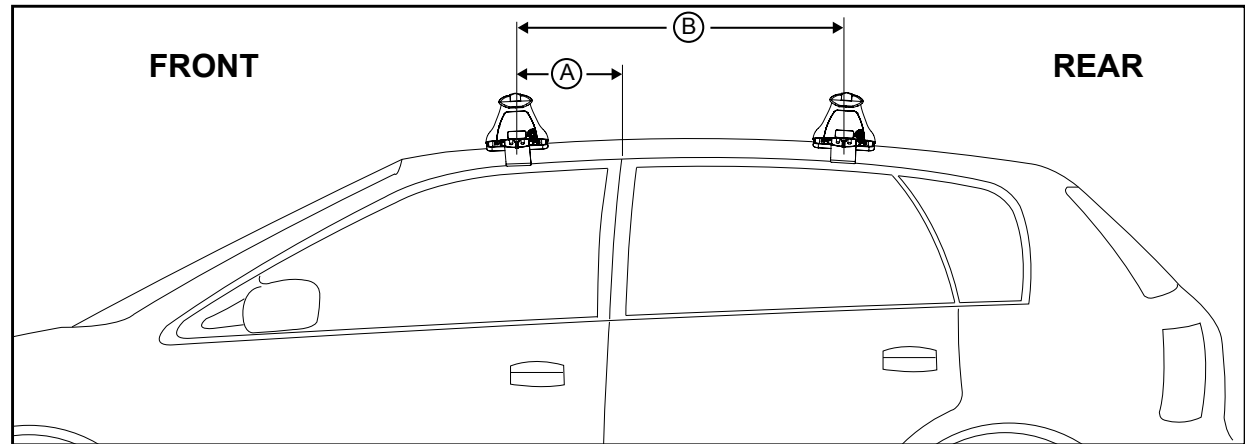

Measurement A: CENTRE of door jamb to CENTRE arrow of leg foot plate.

Measurement B: CENTRE of Front leg foot plate arrow to CENTRE of Rear leg foot plate arrow.

Carrying capacity: Roof rack is rated to 75kg. Please refer to manufacturers handbook for your vehicles maximum roof load capacity. Always use the lower of the two figures.

If your vehicle is not listed on this fitting instruction please refer to your countries Rhino-Rack web site for the latest information.

VEHICLE	Date	Measurement A	Measurement B	Load Rating (includes racks 5kg/ 11lbs)
Renault Clio X98 5dr hatch (incl. Renault Sport)	13-	295mm / 11,5/8"	705mm / 27,3/4"	75kg / 165lbs