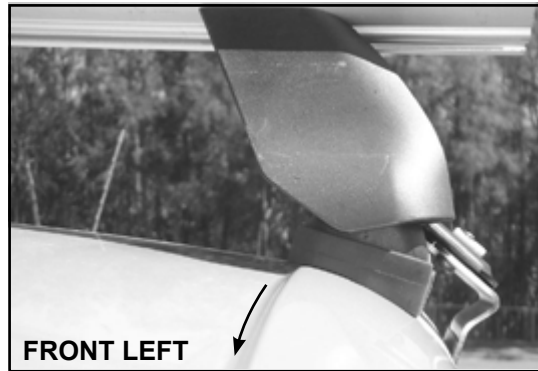

Measurement A: CENTRE of door jamb to CENTRE arrow of leg foot plate.

Measurement B: CENTRE of Front leg foot plate arrow to CENTRE of Rear leg foot plate arrow.

Carrying capacity: Roof rack is rated to 75kg. Please refer to manufacturers handbook for your vehicles maximum roof load capacity. Always use the lower of the two figures.

If your vehicle is not listed on this fitting instruction please refer to your countries Rhino-Rack web site for the latest information.

VEHICLE	Date	Measurement A	Measurement B	Load Rating (includes racks 5kg/ 11lbs)
Renault Clio X98 5dr hatch (incl. Renault Sport)	13-	295mm / 11,5/8"	705mm / 27,3/4"	75kg / 165lbs