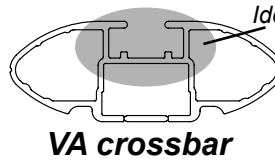

IDENTIFICATION CHART

Vehicle	Date	Crossbar	FRONT CROSSBAR						REAR CROSSBAR					
			Front Right Pad/ Clamp	Front Left Pad/ Clamp	Measurement strip length per side	Measurement strip length per side	Measurement Distance (x)	Foot plate arrow direction	Rear Right Pad/ Clamp	Rear Left Pad/ Clamp	Measurement strip length per side	Measurement strip length per side	Measurement Distance (x)	Foot plate arrow direction
Renault Clio X98 5dr hatch (incl. Renault Sport)	13-	1260mm	M504 SUB0572	M503 SUB0572	167mm	54mm	982mm / 38,21/32"	OUT	142612 SUB0573	142612 SUB0573	131mm	18mm	910mm / 35,53/64"	OUT
			Pad Arrow OUT						Pad Arrow REAR					

Measurement A: CENTRE of door jamb to CENTRE arrow of leg foot plate.

Measurement B: CENTRE of Front leg foot plate arrow to CENTRE of Rear leg foot plate arrow.

Carrying capacity: Roof rack is rated to 75kg. Please refer to manufacturers handbook for your vehicles maximum roof load capacity. Always use the lower of the two figures.

If your vehicle is not listed on this fitting instruction please refer to your countries Rhino-Rack web site for the latest information.

VEHICLE	Date	Measurement A	Measurement B	Load Rating (includes racks 5kg/ 11lbs)
Renault Clio X98 5dr hatch (incl. Renault Sport)	13-	295mm / 11,5/8"	705mm / 27,3/4"	75kg / 165lbs