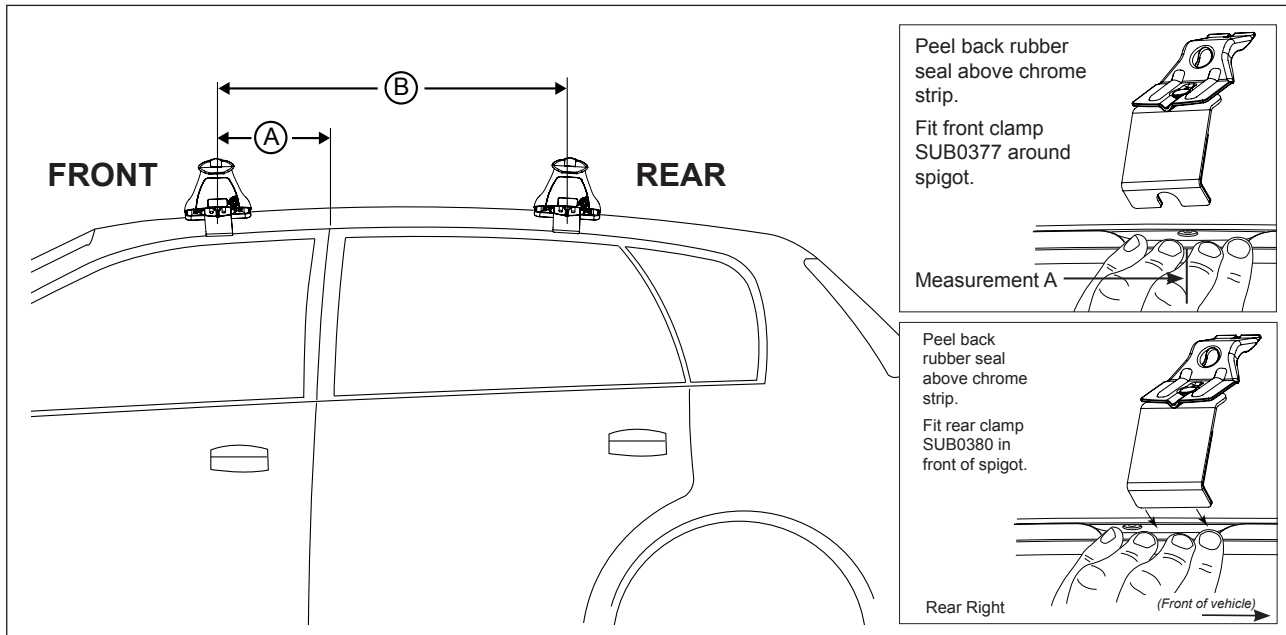

DK326 Rhino-Rack VA, Aero, Euro & HD crossbar instruction

Measurement A: CENTRE of door jamb to CENTRE arrow of leg foot plate.

Measurement B: CENTRE of Front leg foot plate arrow to CENTRE of Rear leg foot plate arrow.

Carrying capacity: Roof rack is rated to 75kg. Please refer to manufacturers handbook for your vehicles maximum roof load capacity. Always use the lower of the two figures.

If your vehicle is not listed on this fitting instruction please refer to your countries Rhino-Rack web site for the latest information.

VEHICLE	Date	Measurement A	Measurement B	Load Rating (includes racks 5kg/ 11lbs)
Volkswagen Passat CC 4dr sedan	2008-	345mm / 13,37/64"	675mm / 26,37/64"	75kg / 165lbs