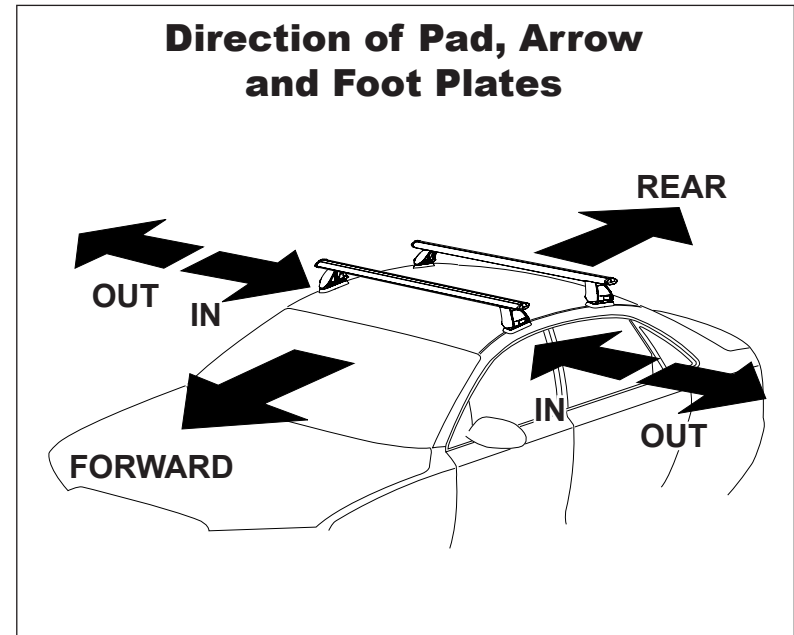

DK326 Rhino-Rack VA, Aero, Euro & HD crossbar instruction

Measurement A: CENTRE of door jamb to CENTRE arrow of leg foot plate.

Measurement B: CENTRE of Front leg foot plate arrow to CENTRE of Rear leg foot plate arrow.

Carrying capacity: Roof rack is rated to 75kg. Please refer to manufacturers handbook for your vehicles maximum roof load capacity. Always use the lower of the two figures.

If your vehicle is not listed on this fitting instruction please refer to your countries Rhino-Rack web site for the latest information.

VEHICLE	Date	Measurement A	Measurement B	Load Rating (includes racks 5kg/ 11lbs)
Volkswagen Passat CC 4dr sedan	2008-	345mm / 13,37/64"	675mm / 26,37/64"	75kg / 165lbs