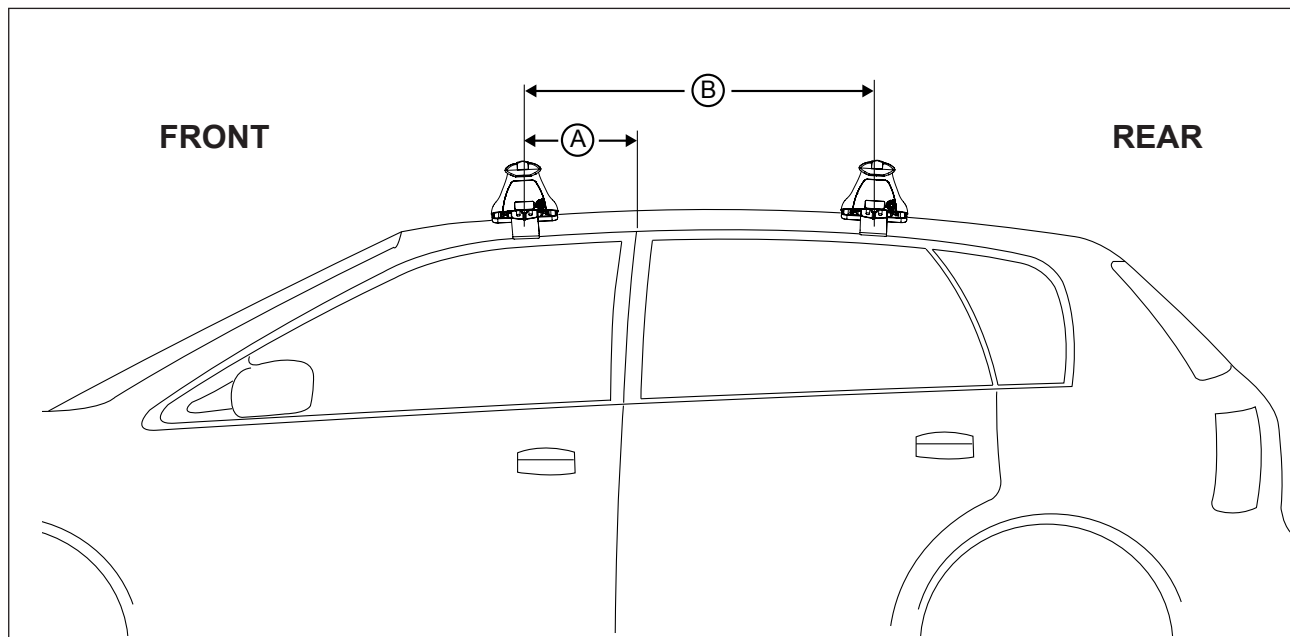

DK310 Rhino-Rack VA, Aero, Euro & HD crossbar instruction

Measurement A: CENTRE of door jamb to CENTRE arrow of leg foot plate.

Measurement B: CENTRE of Front leg foot plate arrow to CENTRE of Rear leg foot plate arrow.

Carrying capacity: Roof rack is rated to 75kg. Please refer to manufacturers handbook for your vehicles maximum roof load capacity. Always use the lower of the two figures.

If your vehicle is not listed on this fitting instruction please refer to your countries Rhino-Rack web site for the latest information.

VEHICLE	Date	Measurement A	Measurement B	Load Rating (includes racks 5kg/11lbs)