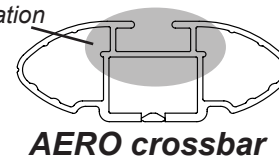

## IDENTIFICATION CHART

Vehicle	Date	Crossbar	Front					Rear						
			Right Pad/ Clamp	Left Pad/ Clamp	Measurement strip length per side	Measurement strip length per side	Measurement Distance ( x )	Foot plate arrow direction	Right Pad/ Clamp	Left Pad/ Clamp	Measurement strip length per side	Measurement strip length per side	Measurement Distance ( x )	Foot plate arrow direction
Ford Focus 4dr sedan LS/ LV	2005-2011	1260mm	M368 114500		170mm	57mm	988mm / 38,57/64"	OUT	M368 114490		165mm	52mm	978mm / 38,1/2"	OUT
			Arrow OUT						Arrow OUT					

# DK310 Rhino-Rack VA, Aero, Euro & HD crossbar instruction

**Measurement A:** CENTRE of door jamb to CENTRE arrow of leg foot plate.

**Measurement B:** CENTRE of Front leg foot plate arrow to CENTRE of Rear leg foot plate arrow.