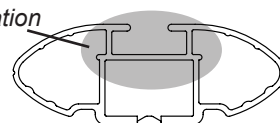

DK220 Rhino-Rack VA, Aero, Euro & HD crossbar instruction

IDENTIFICATION CHART

VA crossbar

AERO crossbar

EURO crossbar

HD crossbar

Vehicle	Date	Crossbar	Front					Rear						
			Right Pad/ Clamp	Left Pad/ Clamp	Measurement strip length per side	Measurement strip length per side	Measurement Distance (x)	Foot plate arrow direction	Right Pad/ Clamp	Left Pad/ Clamp	Measurement strip length per side	Measurement strip length per side	Measurement Distance (x)	Foot plate arrow direction
Mazda 2 4dr sedan	10-11	1180mm	M282 SUB0262	M281 SUB0262	153mm	98mm	874mm / 34,13/32"	OUT	M284 SUB0262	M283 SUB0262	138mm	83mm	844mm / 33,15/64"	OUT
			Arrow FORWARD						Arrow FORWARD					
Mazda CX-7 4dr wagon	2006-	1260mm	M282 SUB0262	M281 SUB0262	173mm	60mm	994mm / 39,9/64"	OUT	M284 SUB0262	M283 SUB0262	150mm	37mm	948mm / 37,21/64"	OUT
			Arrow FORWARD						Arrow FORWARD					
Mazda CX-9 4dr wagon	2007-	1260mm	M282 SUB0262	M281 SUB0262	184mm	71mm	1016mm / 40"	OUT	M284 SUB0262	M283 SUB0262	175mm	62mm	998mm / 39,19/64"	OUT
			Arrow FORWARD						Arrow FORWARD					
Lexus HS 4dr sedan	2010-	1180mm	M282 SUB0262	M281 SUB0262	164mm	109mm	896mm / 35,9/32"	OUT	M284 SUB0262	M283 SUB0262	160mm	105mm	888mm / 34,61/64"	OUT
			Arrow FORWARD						Arrow FORWARD					

DK220 Rhino-Rack VA, Aero, Euro & HD crossbar instruction

Measurement A: CENTRE of door jamb to CENTRE arrow of leg foot plate.

Measurement B: CENTRE of Front leg foot plate arrow to CENTRE of Rear leg foot plate arrow.