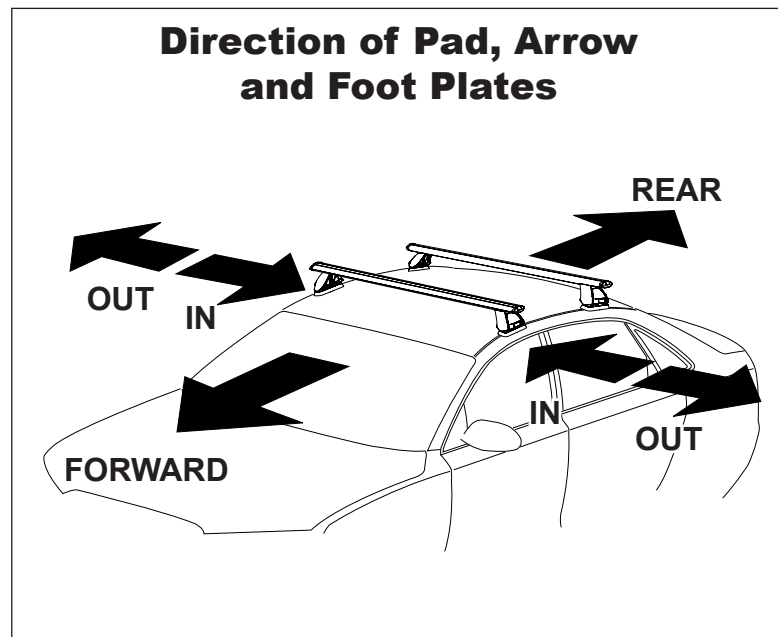

DK209 Rhino-Rack VA, Aero, Euro & HD crossbar instruction

Measurement A: CENTRE of door jamb to CENTRE arrow of leg foot plate.

Measurement B: CENTRE of Front leg foot plate arrow to CENTRE of Rear leg foot plate arrow.

Carrying capacity: Roof rack is rated to 75kg. Please refer to manufacturers handbook for your vehicles maximum roof load capacity. Always use the lower of the two figures.

If your vehicle is not listed on this fitting instruction please refer to your countries Rhino-Rack web site for the latest information.

VEHICLE	Date	Measurement A	Measurement B	Load Rating (includes racks 5kg/ 11lbs)
BMW 7 Series (F01, F02) 4dr sedan	2009 on	230mm / 9,1/16"	700mm / 27,9/16"	75kg / 165lbs