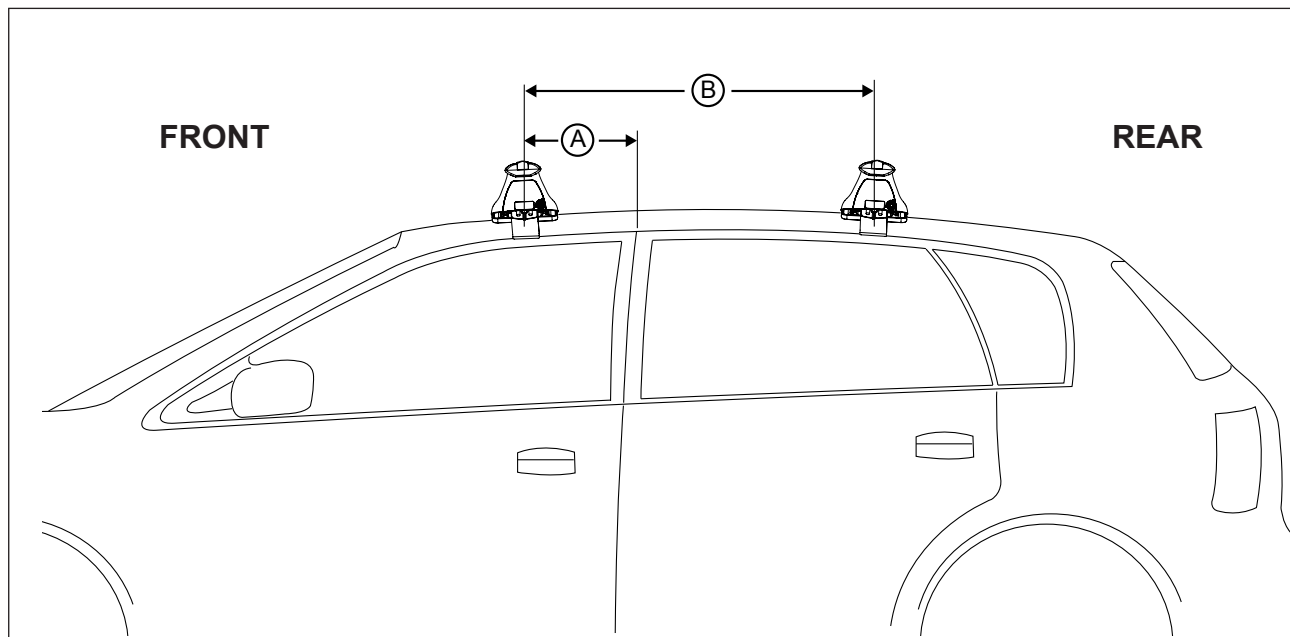

DK209 Rhino-Rack VA, Aero, Euro & HD crossbar instruction

Measurement A: CENTRE of door jamb to CENTRE arrow of leg foot plate.

Measurement B: CENTRE of Front leg foot plate arrow to CENTRE of Rear leg foot plate arrow.

Carrying capacity: Roof rack is rated to 75kg. Please refer to manufacturers handbook for your vehicles maximum roof load capacity. Always use the lower of the two figures.

If your vehicle is not listed on this fitting instruction please refer to your countries Rhino-Rack web site for the latest information.

VEHICLE	Date	Measurement A	Measurement B	Load Rating (includes racks 5kg/ 11lbs)
BMW 7 Series (F01, F02) 4dr sedan	2009 on	230mm / 9,1/16"	700mm / 27,9/16"	75kg / 165lbs