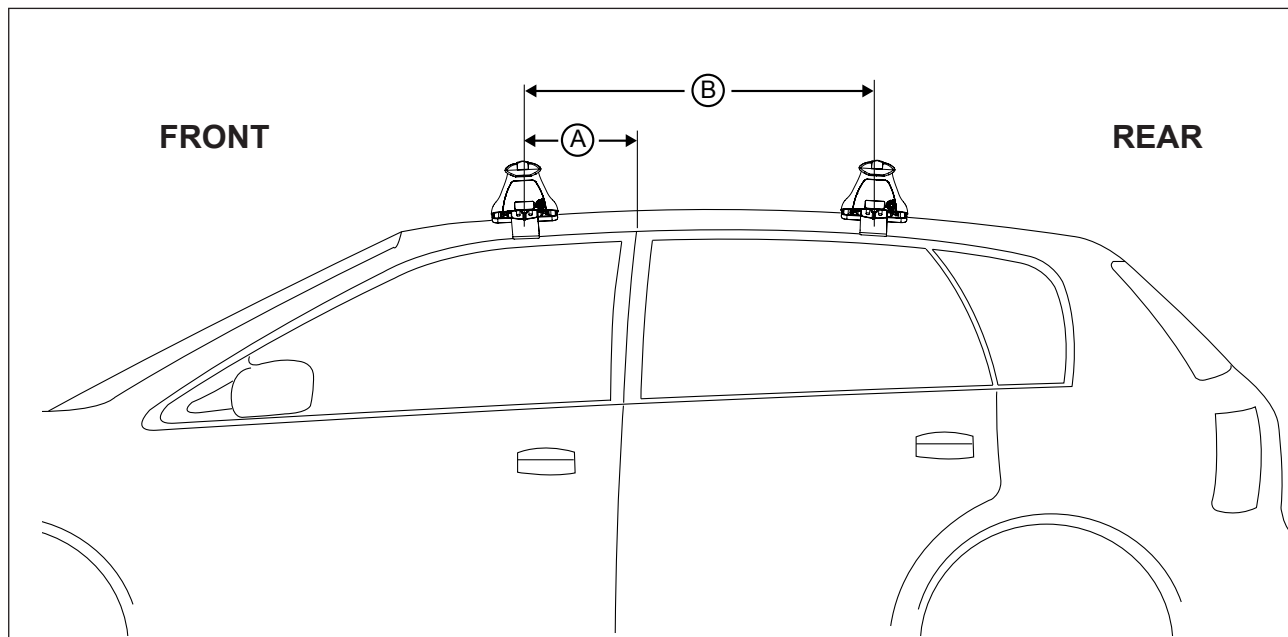

DK179 Rhino-Rack VA, Aero, Euro & HD crossbar instruction

IDENTIFICATION CHART

VA crossbar

AERO crossbar

EURO crossbar

HD crossbar

Vehicle	Date	Crossbar	Front					Rear						
			Right Pad/ Clamp	Left Pad/ Clamp	Measurement strip length per side	Measurement strip length per side	Measurement Distance (x)	Foot plate arrow direction	Right Pad/ Clamp	Left Pad/ Clamp	Measurement strip length per side	Measurement strip length per side	Measurement Distance (x)	Foot plate arrow direction
Kia Sorento 5dr SUV	10/2009 on	1260mm / 49,19/32"	M366	SUB0146	215mm	102mm	1078mm / 42,7/16"	OUT	M366	SUB0152	196mm	83mm	1040mm / 40,15/16"	OUT
			Arrow FORWARD						Arrow FORWARD					

DK179 Rhino-Rack VA, Aero, Euro & HD crossbar instruction

Measurement A: CENTRE of door jamb to CENTRE arrow of leg foot plate.

Measurement B: CENTRE of Front leg foot plate arrow to CENTRE of Rear leg foot plate arrow.

VEHICLE	Date	Measurement A	Measurement B	Load Rating (includes racks 5kg/11lbs)
Kia Sorento 5dr SUV	10/2009 on	290mm / 11,27/64"	670mm / 26,3/8"	50kg / 110lbs