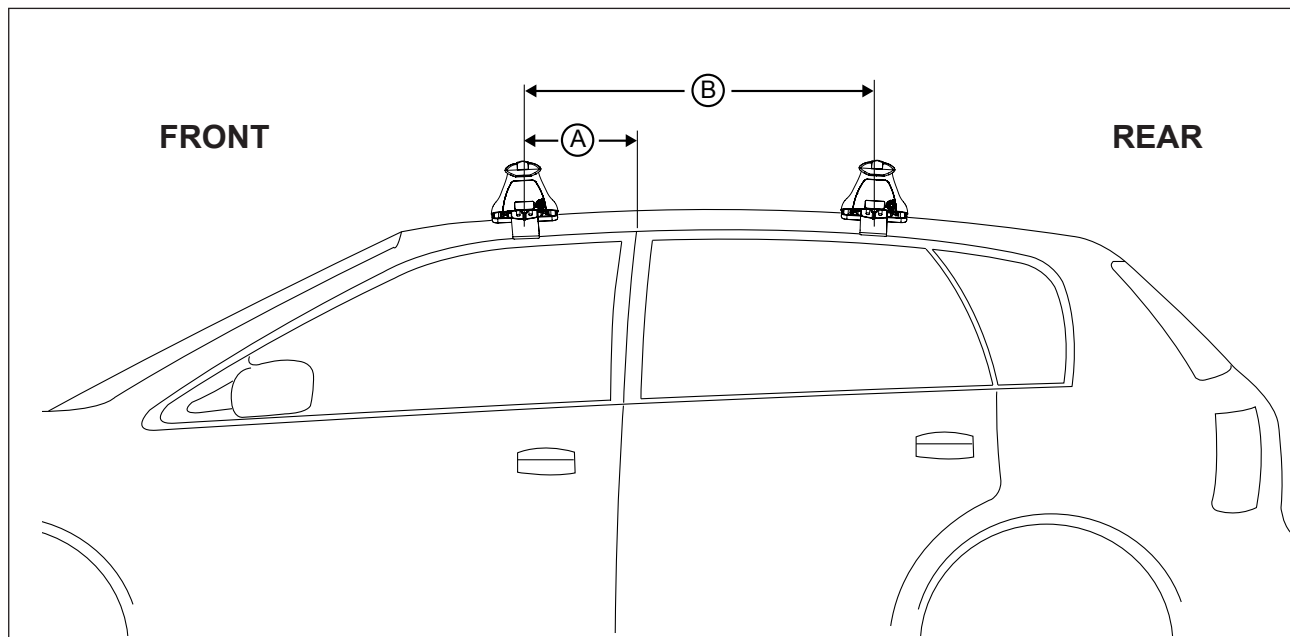

DK120 Rhino-Rack VA, Aero, Euro & HD crossbar instruction

Measurement A: CENTRE of door jamb to CENTRE arrow of leg foot plate.

Measurement B: CENTRE of Front leg foot plate arrow to CENTRE of Rear leg foot plate arrow.

Carrying capacity: Roof rack is rated to 75kg. Please refer to manufacturers handbook for your vehicles maximum roof load capacity. Always use the lower of the two figures.

If your vehicle is not listed on this fitting instruction please refer to your countries Rhino-Rack web site for the latest information.

VEHICLE	Date	Measurement A	Measurement B	Load Rating (includes racks 5kg/ 11lbs)
Lexus IS 4dr sedan	11/05-06/13	240mm / 9,29/64"	700mm / 27,9/16"	75kg / 165lbs
Lexus IS F 4dr sedan	10/08-	240mm / 9,29/64"	700mm / 27,9/16"	75kg / 165lbs