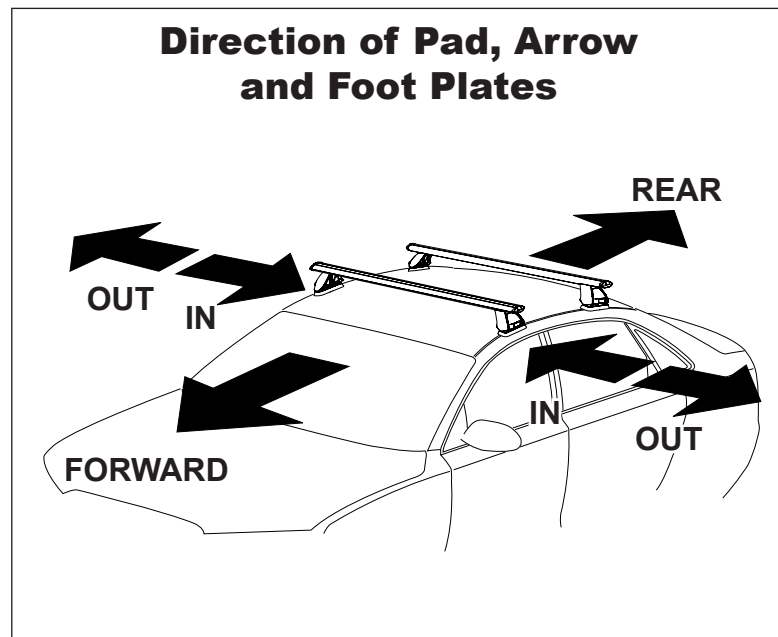

DK087 Rhino-Rack VA, Aero, Euro & HD crossbar instruction

Measurement A: CENTRE of door jamb to CENTRE arrow of leg foot plate.

Measurement B: CENTRE of Front leg foot plate arrow to CENTRE of Rear leg foot plate arrow.

Carrying capacity: Roof rack is rated to 75kg. Please refer to manufacturers handbook for your vehicles maximum roof load capacity. Always use the lower of the two figures.

If your vehicle is not listed on this fitting instruction please refer to your countries Rhino-Rack web site for the latest information.

VEHICLE	Date	Measurement A	Measurement B	Load Rating (includes racks 5kg/ 11lbs)
Daewoo Matiz 5dr Hatch	10/99-12/04	350mm / 13,25/32"	700mm / 27,9/16"	50kg / 110lbs