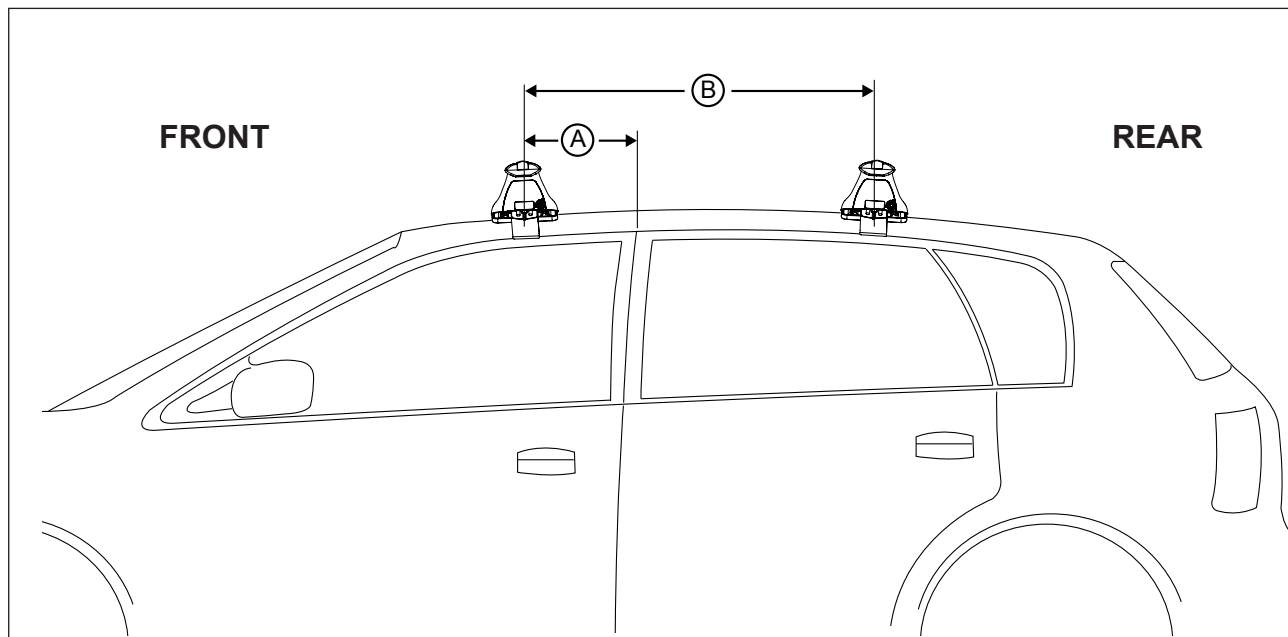

DK087 Rhino-Rack VA, Aero, Euro & HD crossbar instruction

Measurement A: CENTRE of door jamb to CENTRE arrow of leg foot plate.

Measurement B: CENTRE of Front leg foot plate arrow to CENTRE of Rear leg foot plate arrow.

Carrying capacity: Roof rack is rated to 75kg. Please refer to manufacturers handbook for your vehicles maximum roof load capacity. Always use the lower of the two figures.

If your vehicle is not listed on this fitting instruction please refer to your countries Rhino-Rack web site for the latest information.

VEHICLE	Date	Measurement A	Measurement B	Load Rating (includes racks 5kg/ 11lbs)
Daewoo Matiz 5dr Hatch	10/99-12/04	350mm / 13,25/32"	700mm / 27,9/16"	50kg / 110lbs