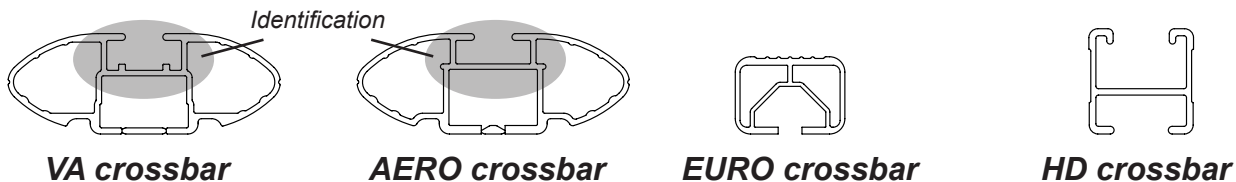

DK087 Rhino-Rack VA, Aero, Euro & HD crossbar instruction

IDENTIFICATION CHART

Vehicle	Date	Crossbar	FRONT CROSSBAR					REAR CROSSBAR						
			Front Right Pad/ Clamp	Front Left Pad/ Clamp	Measurement strip length per side	Measurement strip length per side	Measurement Distance (x)	Foot plate arrow direction	Rear Right Pad/ Clamp	Rear Left Pad/ Clamp	Measurement strip length per side	Measurement strip length per side	Measurement Distance (x)	Foot plate arrow direction
Daewoo Matiz 5dr Hatch	10/99-12/04	1060mm	M367 SUB0172		191mm	81mm	836mm / 32,29/32"	OUT	M367 SUB0172		182mm	72mm	818mm / 32,13/64"	OUT
			Arrow FORWARD						Arrow FORWARD					

DK087 Rhino-Rack VA, Aero, Euro & HD crossbar instruction

Measurement A: CENTRE of door jamb to CENTRE arrow of leg foot plate.

Measurement B: CENTRE of Front leg foot plate arrow to CENTRE of Rear leg foot plate arrow.