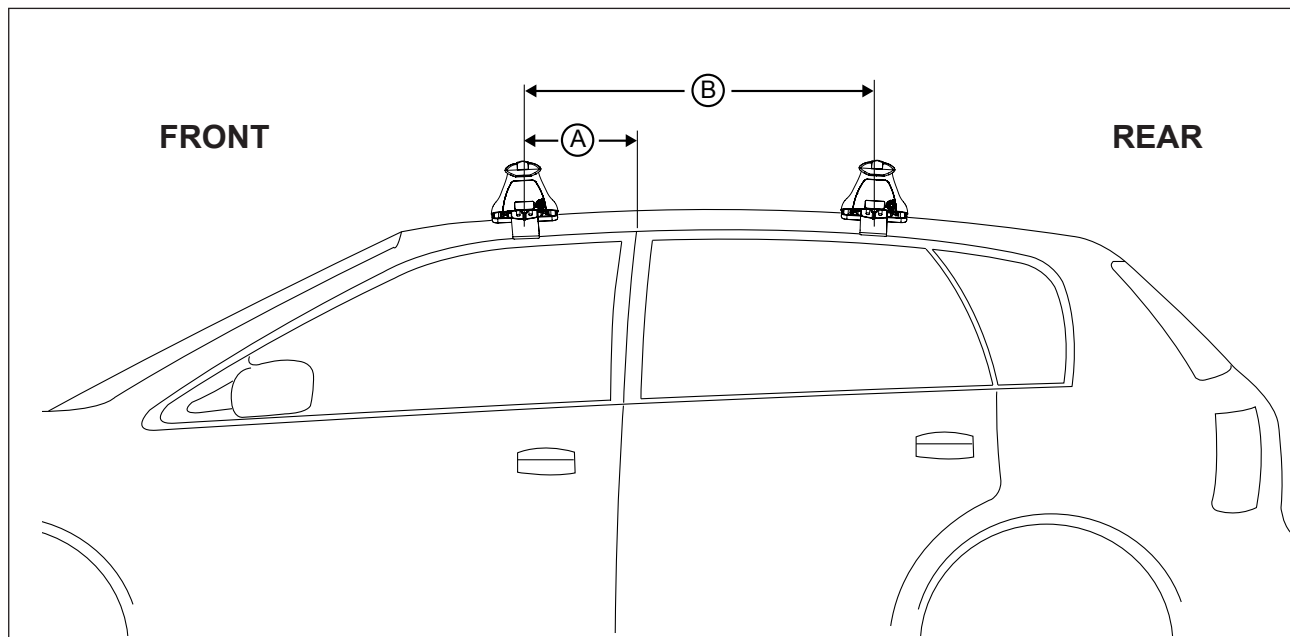

DK085 Rhino-Rack VA, Aero, Euro & HD crossbar instruction

Measurement A: CENTRE of door jamb to CENTRE arrow of leg foot plate.

Measurement B: CENTRE of Front leg foot plate arrow to CENTRE of Rear leg foot plate arrow.

Carrying capacity: Roof rack is rated to 75kg. Please refer to manufacturers handbook for your vehicles maximum roof load capacity. Always use the lower of the two figures.

If your vehicle is not listed on this fitting instruction please refer to your countries Rhino-Rack web site for the latest information.

VEHICLE	Date	Measurement A	Measurement B	Load Rating (includes racks 5kg/ 11lbs)
Mitsubishi Magna Wagon	04/97-09/05	250mm	700mm	75kg / 165lbs