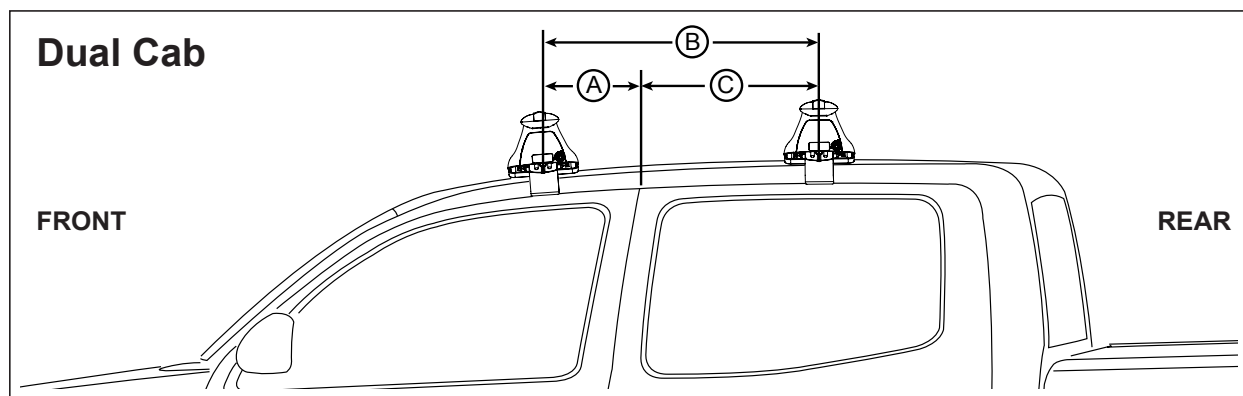

Dual Cab

Vehicle	Date	Measurement A	Measurement B	Measurement C	Load Rating (includes racks 5kg/11lbs)
Toyota Hilux C/Chas & pick up (single crossbar) incl. 4x2 / 4x4 / SR5	11/97-04/05	300mm / 11,13/16"	-	-	35kg / 77lbs
Toyota Hilux Extra Cab (single crossbar) incl. 4x2 / 4x4 / SR5					35kg / 77lbs
Toyota Hilux Dual Cab (single crossbar) incl. 4x2 / 4x4 / SR5		300mm / 11,13/16"	-	500mm / 19,11/16"	35kg / 77lbs
Toyota Hilux Dual Cab (two crossbars) incl. 4x2 / 4x4 / SR5		300mm / 11,13/16"	800mm / 31,1/2"	-	75kg / 165lbs