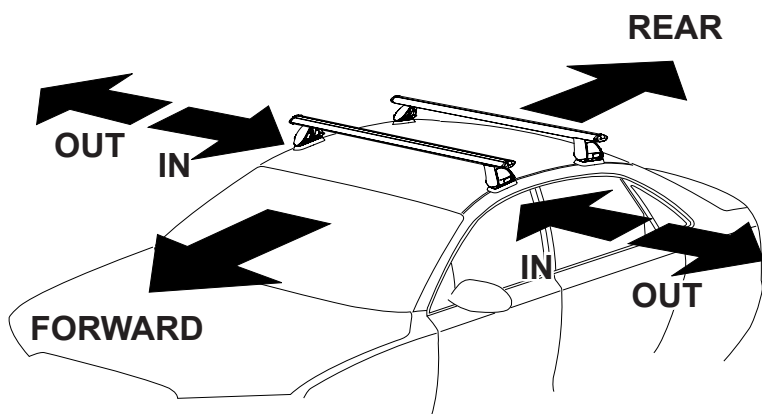

DK076 Rhino-Rack VA, Aero, Euro & HD crossbar instruction

Measurement A: CENTRE of door jamb to CENTRE arrow of leg foot plate.

Measurement B: CENTRE of Front leg foot plate arrow to CENTRE of Rear leg foot plate arrow.

Carrying capacity: Roof rack is rated to 75kg. Please refer to manufacturers handbook for your vehicles maximum roof load capacity. Always use the lower of the two figures.

If your vehicle is not listed on this fitting instruction please refer to your countries Rhino-Rack web site for the latest information.

Direction of Pad, Arrow and Foot Plates