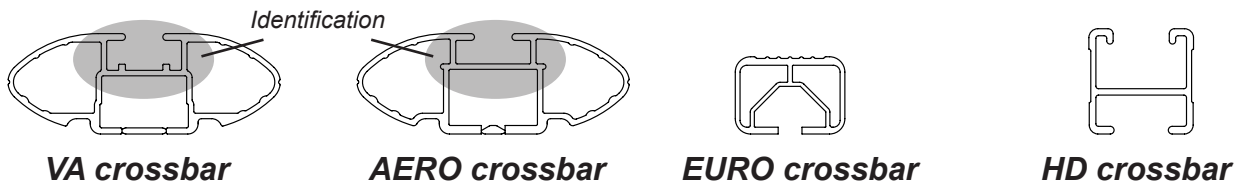

# DK076 Rhino-Rack VA, Aero, Euro & HD crossbar instruction

## IDENTIFICATION CHART

Vehicle	Date	Crossbar	FRONT CROSSBAR					REAR CROSSBAR				
			Front Right Pad/ Clamp	Front Left Pad/ Clamp	Measurement strip length per side	Measurement strip length per side	Measurement Distance ( x )	Foot plate arrow direction	Rear Right Pad/ Clamp	Rear Left Pad/ Clamp	Measurement strip length per side	Measurement strip length per side
Toyota Hilux C/ Chas & Pick Up incl. 4x2 / 4x4 / SR5	11/97-04/05	1260mm	M367 114502	153mm	40mm	954mm / 37,9/16"	OUT	M367 114502	962mm / 37,7/8"	48mm	970mm / 38,3/16"	OUT
			Arrow FORWARD					Arrow FORWARD				
Toyota Hilux Extra Cab incl. 4x2 / 4x4 / SR5	11/97-04/05	1260mm	M367 114431	157mm	44mm	962mm / 37,7/8"	OUT	N/A	N/A	N/A	N/A	N/A
			Arrow FORWARD					N/A				
Toyota Hilux Dual Cab incl. 4x2 / 4x4 / SR5	11/97-04/05	1260mm	M367 114431	161mm	48mm	962mm / 37,7/8"	OUT	N/A	N/A	N/A	N/A	N/A
			Arrow FORWARD					N/A				

# DK076 Rhino-Rack VA, Aero, Euro & HD crossbar instruction

**Measurement A:** CENTRE of door jamb to CENTRE arrow of leg foot plate.

**Measurement B:** CENTRE of Front leg foot plate arrow to CENTRE of Rear leg foot plate arrow.