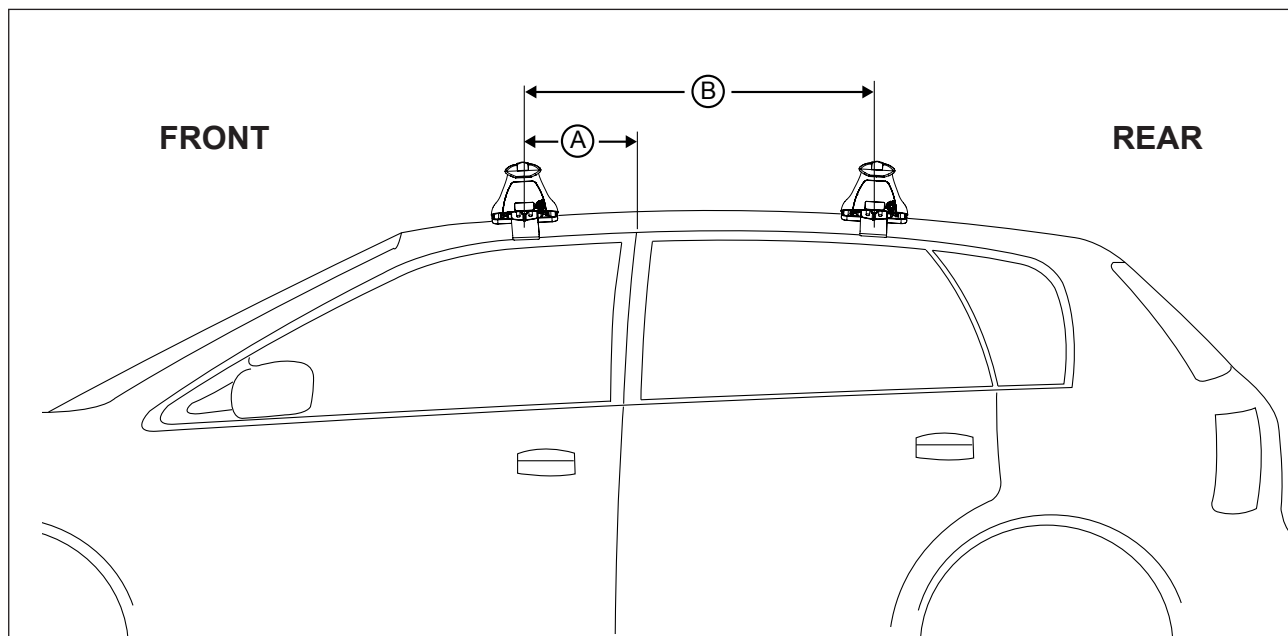

DK048 Rhino-Rack VA, Aero, Euro & HD crossbar instruction

Measurement A: CENTRE of door jamb to CENTRE arrow of leg foot plate.

Measurement B: CENTRE of Front leg foot plate arrow to CENTRE of Rear leg foot plate arrow.

Carrying capacity: Roof rack is rated to 75kg. Please refer to manufacturers handbook for your vehicles maximum roof load capacity. Always use the lower of the two figures.

If your vehicle is not listed on this fitting instruction please refer to your countries Rhino-Rack web site for the latest information.

VEHICLE	Date	Measurement A	Measurement B	Load Rating (includes racks 5kg/11lbs)
Suzuki Aerio 5dr Hatch	02-07	300mm / 11,13/16"	750mm / 29,17/32"	75kg / 165lbs
Suzuki Liana 4dr Sedan	10/01-08/07	300mm / 11,13/16"	750mm / 29,17/32"	75kg / 165lbs
Suzuki Aerio 4dr Sedan	02-06	300mm / 11,13/16"	750mm / 29,17/32"	75kg / 165lbs
Mitsubishi Challenger PA 4WD	09/98-11/09	250mm / 9,27/32"	900mm / 35,7/16"	75kg / 165lbs
Mitsubishi Montero Sport 4WD	97-04	250mm / 9,27/32"	900mm / 35,7/16"	75kg / 165lbs
Mitsubishi Pajero Sport 4WD	09/98-11/09	250mm / 9,27/32"	900mm / 35,7/16"	75kg / 165lbs