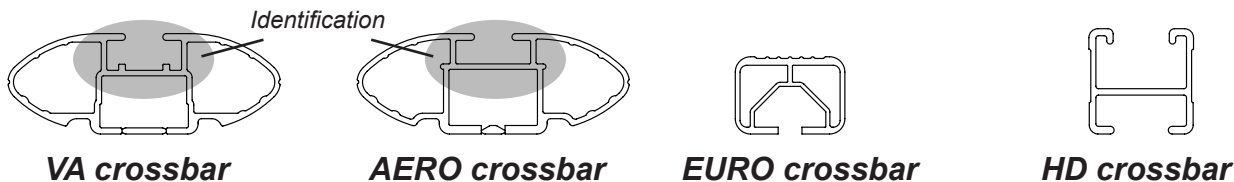

DK048 Rhino-Rack VA, Aero, Euro & HD crossbar instruction

IDENTIFICATION CHART

Vehicle	Date	Crossbar	FRONT CROSSBAR					REAR CROSSBAR						
			Front Right Pad/ Clamp	Front Left Pad/ Clamp	Measurement strip length per side	Measurement strip length per side	Measurement Distance (x)	Foot plate arrow direction	Rear Right Pad/ Clamp	Rear Left Pad/ Clamp	Measurement strip length per side	Measurement strip length per side	Measurement Distance (x)	Foot plate arrow direction
Suzuki Liana 5dr Hatch	10/01-08/07	1180mm	M367 SUB0144		209mm	154mm	986mm / 38,13/16"	OUT	M367 SUB0144		194mm	139mm	956mm / 37,41/64"	OUT
			Arrow FORWARD						Arrow FORWARD					
Suzuki Aerio 5dr Hatch	02-07	1180mm	M367 SUB0144		209mm	154mm	986mm / 38,13/16"	OUT	M367 SUB0144		194mm	139mm	956mm / 37,41/64"	OUT
			Arrow FORWARD						Arrow FORWARD					
Suzuki Liana 4dr Sedan	10/01-08/07	1180mm	M367 SUB0144		209mm	154mm	984mm / 38,3/4"	OUT	M367 SUB0144		203mm	148mm	974mm / 38,11/32"	OUT
			Arrow FORWARD						Arrow FORWARD					
Suzuki Aerio 4dr Sedan	02-06	1180mm	M367 SUB0144		209mm	154mm	984mm / 38,3/4"	OUT	M367 SUB0144		203mm	148mm	974mm / 38,11/32"	OUT
			Arrow FORWARD						Arrow FORWARD					
Mitsubishi Challenger PA 4WD	09/98-11/09	1260mm	M367 SUB0144		174mm	61mm	996mm / 39,7/32"	OUT	M367 SUB0144		173mm	60mm	994mm / 39,9/64"	OUT
			Arrow FORWARD						Arrow FORWARD