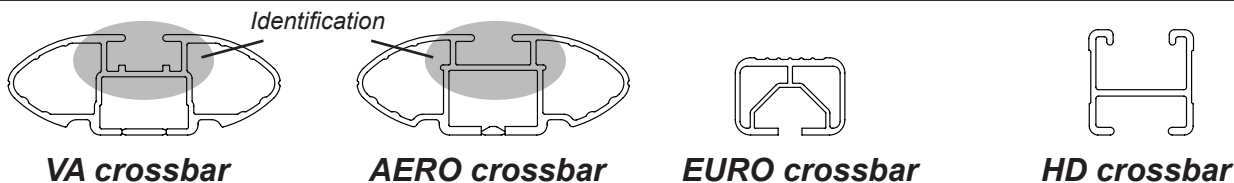

DK048 Rhino-Rack VA, Aero, Euro & HD crossbar instruction

IDENTIFICATION CHART

Vehicle	Date	Crossbar	FRONT CROSSBAR					REAR CROSSBAR						
			Front Right Pad/ Clamp	Front Left Pad/ Clamp	Measurement strip length per side	Measurement strip length per side	Measurement Distance (x)	Foot plate arrow direction	Rear Right Pad/ Clamp	Rear Left Pad/ Clamp	Measurement strip length per side	Measurement strip length per side	Measurement Distance (x)	Foot plate arrow direction
Mitsubishi Monero Sport 4WD	97-04	1260mm	M367 SUB0144	174mm	61mm	996mm / 39,7/32"	OUT	M367 SUB0144	173mm	60mm	994mm / 39,9/64"	OUT		
			Arrow FORWARD					Arrow FORWARD						
Mitsubishi Pajero Sport 4WD	09/98-11/09	1260mm	M367 SUB0144	174mm	61mm	996mm / 39,7/32"	OUT	M367 SUB0144	173mm	60mm	994mm / 39,9/64"	OUT		
			Arrow FORWARD					Arrow FORWARD						
Mitsubishi Shogun Sport 4WD	09/98-11/09	1260mm	M367 SUB0144	174mm	61mm	996mm / 39,7/32"	OUT	M367 SUB0144	173mm	60mm	994mm / 39,9/64"	OUT		
			Arrow FORWARD					Arrow FORWARD