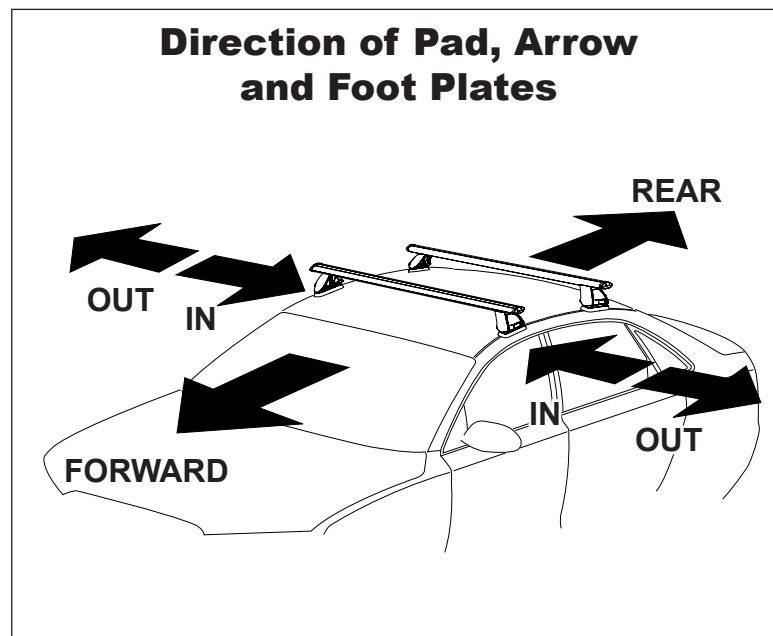

DK048 Rhino-Rack VA, Aero, Euro & HD crossbar instruction

Measurement A: CENTRE of door jamb to CENTRE arrow of leg foot plate.

Measurement B: CENTRE of Front leg foot plate arrow to CENTRE of Rear leg foot plate arrow.

Carrying capacity: Roof rack is rated to 75kg. Please refer to manufacturers handbook for your vehicles maximum roof load capacity. Always use the lower of the two figures.

If your vehicle is not listed on this fitting instruction please refer to your countries Rhino-Rack web site for the latest information.

VEHICLE	Date	Measurement A	Measurement B	Load Rating (includes racks 5kg/11lbs)
Suzuki Aerio 5dr Hatch	02-07	300mm / 11,13/16"	750mm / 29,17/32"	75kg / 165lbs
Suzuki Liana 4dr Sedan	10/01-08/07	300mm / 11,13/16"	750mm / 29,17/32"	75kg / 165lbs
Suzuki Aerio 4dr Sedan	02-06	300mm / 11,13/16"	750mm / 29,17/32"	75kg / 165lbs
Mitsubishi Challenger PA 4WD	09/98-11/09	250mm / 9,27/32"	900mm / 35,7/16"	75kg / 165lbs
Mitsubishi Montero Sport 4WD	97-04	250mm / 9,27/32"	900mm / 35,7/16"	75kg / 165lbs
Mitsubishi Pajero Sport 4WD	09/98-11/09	250mm / 9,27/32"	900mm / 35,7/16"	75kg / 165lbs