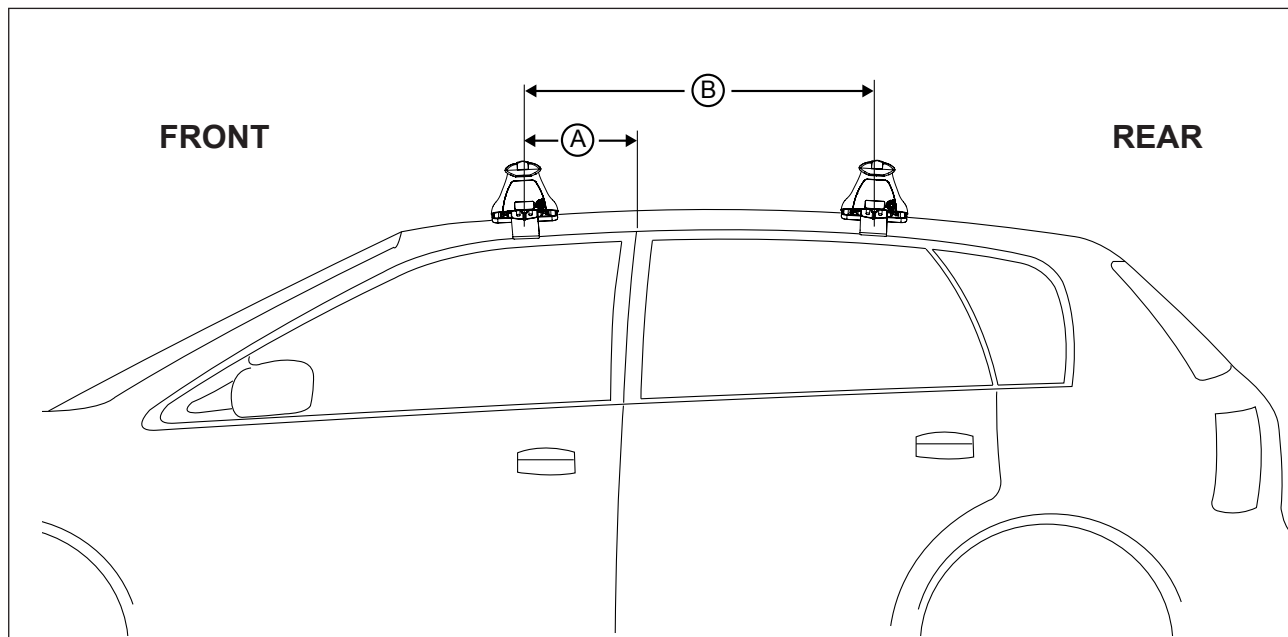

DK025 Rhino-Rack VA, Aero, Euro & HD crossbar instruction

IDENTIFICATION CHART

Vehicle	Date	Crossbar	FRONT CROSSBAR					REAR CROSSBAR						
			Front Right Pad/ Clamp	Front Left Pad/ Clamp	Measurement strip length per side	Measurement strip length per side	Measurement Distance (x)	Foot plate arrow direction	Rear Right Pad/ Clamp	Rear Left Pad/ Clamp	Measurement strip length per side	Measurement strip length per side	Measurement Distance (x)	Foot plate arrow direction
VW Polo 9N 5dr Hatch	2002-2008	1180mm	M368 SUB0149		169mm	114mm	892mm / 35,1/8"	OUT	M368 SUB0149		153mm	98mm	930mm / 36,5/8"	OUT
			Arrow OUT						Arrow OUT					

DK025 Rhino-Rack VA, Aero, Euro & HD crossbar instruction

Measurement A: CENTRE of door jamb to CENTRE arrow of leg foot plate.

Measurement B: CENTRE of Front leg foot plate arrow to CENTRE of Rear leg foot plate arrow.

VEHICLE	Date	Measurement A	Measurement B	Load Rating (includes racks 5kg/11lbs)
VW Polo 9N 5dr Hatch	2002-2008	180mm / 7,3/32"	740mm / 29,9/64"	75kg / 165lbs