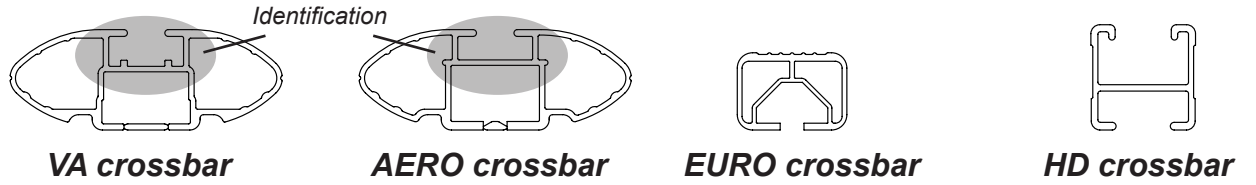

DK025 Rhino-Rack VA, Aero, Euro & HD crossbar instruction

IDENTIFICATION CHART

Vehicle	Date	Crossbar	FRONT CROSSBAR					REAR CROSSBAR						
			Front Right Pad/ Clamp	Front Left Pad/ Clamp	Measurement strip length per side	Measurement strip length per side	Measurement Distance (x)	Foot plate arrow direction	Rear Right Pad/ Clamp	Rear Left Pad/ Clamp	Measurement strip length per side	Measurement strip length per side	Measurement Distance (x)	Foot plate arrow direction
VW Polo 9N 5dr Hatch	2002-2008	1180mm	M368 SUB0149		169mm	114mm	892mm / 35,1/8"	OUT	M368 SUB0149		153mm	98mm	930mm / 36,5/8"	OUT
			Arrow OUT						Arrow OUT					

DK025 Rhino-Rack VA, Aero, Euro & HD crossbar instruction

Measurement A: CENTRE of door jamb to CENTRE arrow of leg foot plate.

Measurement B: CENTRE of Front leg foot plate arrow to CENTRE of Rear leg foot plate arrow.

Carrying capacity: Roof rack is rated to 75kg. Please refer to manufacturers handbook for your vehicles maximum roof load capacity. Always use the lower of the two figures.

If your vehicle is not listed on this fitting instruction please refer to your countries Rhino-Rack web site for the latest information.